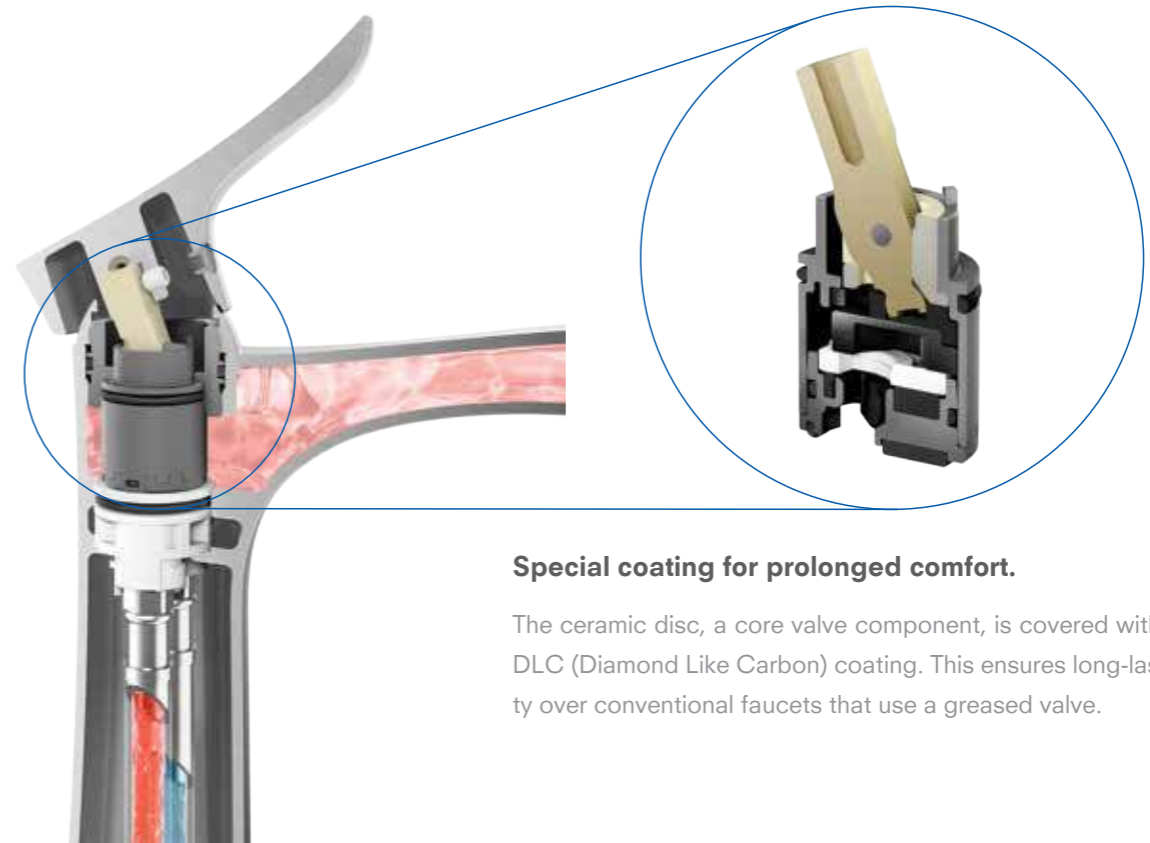

Faucets – product lineup

Series	Lavatory Faucet										Bathroom Faucet								Bidet Faucet		
	Single Lever w/ Pop-Up			Single Lever w/o Pop-Up			Side Handle	Wall-Mount		2 Handle	Cold Only	Exposed Shower Mixer		Concealed Shower Mixer		2 Handle		Single Lever		Spout	Floor-Standing
ZL							-				-	-	-					-			
GA							-											-			
GO											-										
GR							-				-							-		-	
GS							-											-		-	
LB							-				-							-		-	
LN							-				-					-	-	-		-	
LC							-				-					-	-	-	-	-	
LF							-				-					-	-	-	-	-	

Special coating for prolonged comfort.

The ceramic disc, a core valve component, is covered with a special DLC (Diamond Like Carbon) coating. This ensures long-lasting quality over conventional faucets that use a greased valve.

Precise flow control, exclusive to TOTO.

Our exclusive technology means new functionality. We took the core component of the valve, the ceramic disc, and customized its shape for ease of use. Compared to conventional faucets, it's easier to control water flow when just a little is required, such as when you are washing a contact lens. Because you can achieve the right amount of water flow instantly, it helps conserve water. *Adjustable flow functionality is only available for lavatory faucet for deck mounted types "