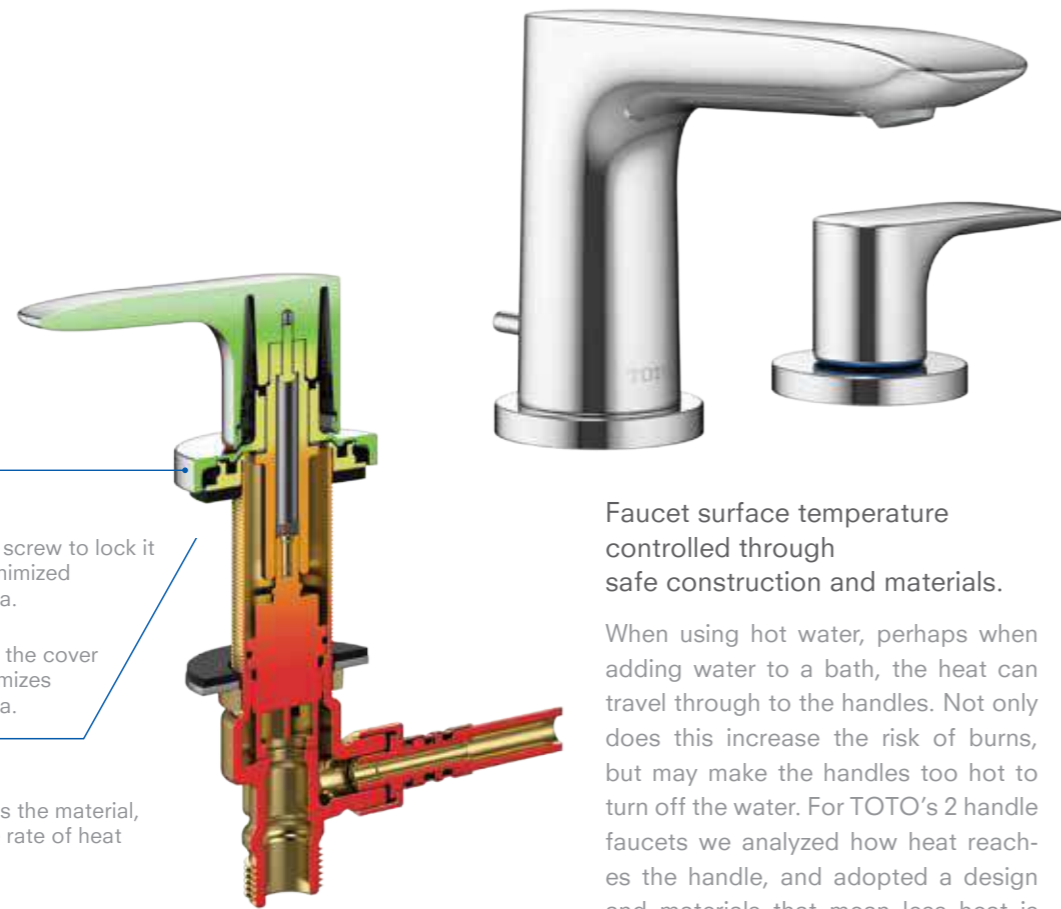

Safety with you in mind.