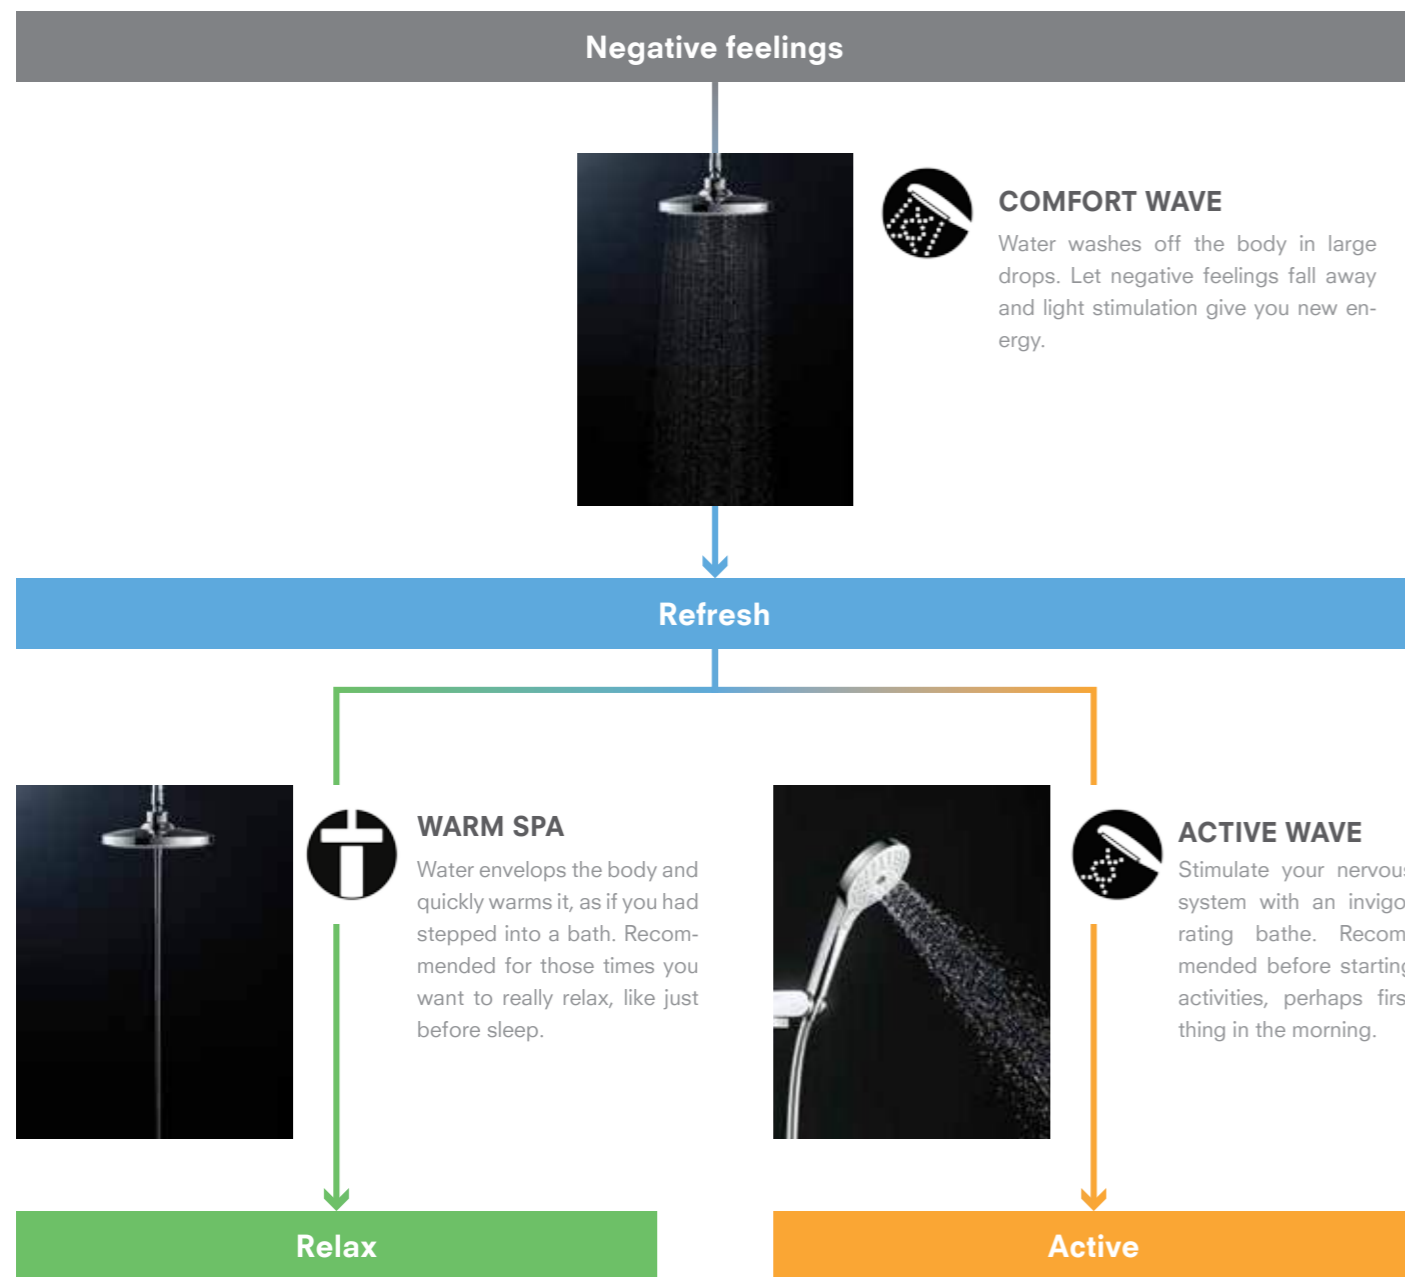

ACTIVE WAVE

Conventional Shower

A perfect showering experience with just one touch.

Choose your shower experience with a simple switch.

For the hand shower we installed a switch right at your fingertip, and for the over head shower the switch is located inside the showerhead. For the hand shower you can change easily between WARM SPA/ COMFORT WAVE/ ACTIVE WAVE, and for the over head shower between WARM SPA and COMFORT WAVE. Feel free to enjoy the perfect shower for your mood.

HAND SHOWER

OVER HEAD SHOWER

Customize your shower, for a unique sensation.

Let luxury lead you to a new state of mind.

TOTO developed its multi-function shower for a more comfortable user experience. By quantitatively analyzing human sensation, we have researched and developed a shower with the optimum level of comfort. WARM SPA/COMFORT WAVE/ACTIVE WAVE are the pinnacles of this research. They will wash off negative feelings and guide you to a whole new state of mind. Wash away the weariness of the day, or wake up to a new morning with this shower. Let this time of luxury cleanse your soul.

Create a pleasant shower experience that is safe for everyone.

An unique approach to every risk

For a pleasant shower, comfort is important but safety is essential. TOTO uses a unique structure developed through continuous research to prevent the various risks associated with taking a shower

[Over head shower fall-prevention device]
Multiple structures for fall prevention.

When used over many years, the hardware shower-head mount can loosen or break, meaning the shower-head could potentially fall. By incorporating a unique safety feature, we can prevent this from happening.