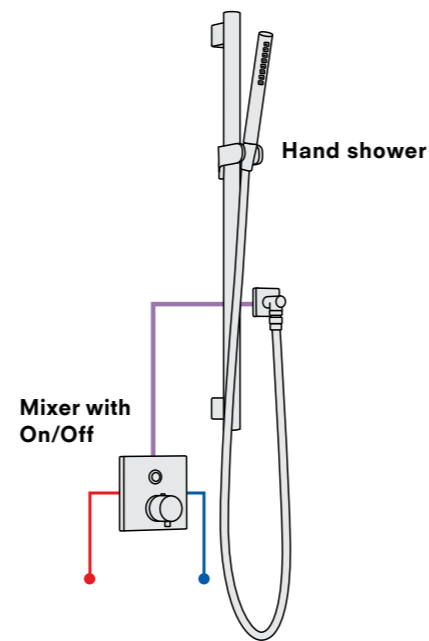

The most simple.

A shower space designed with 1 shower outlet (choose between a hand shower, an overhead shower or a bath spout). It's the simplest way to enjoy a comfortable bath experience.