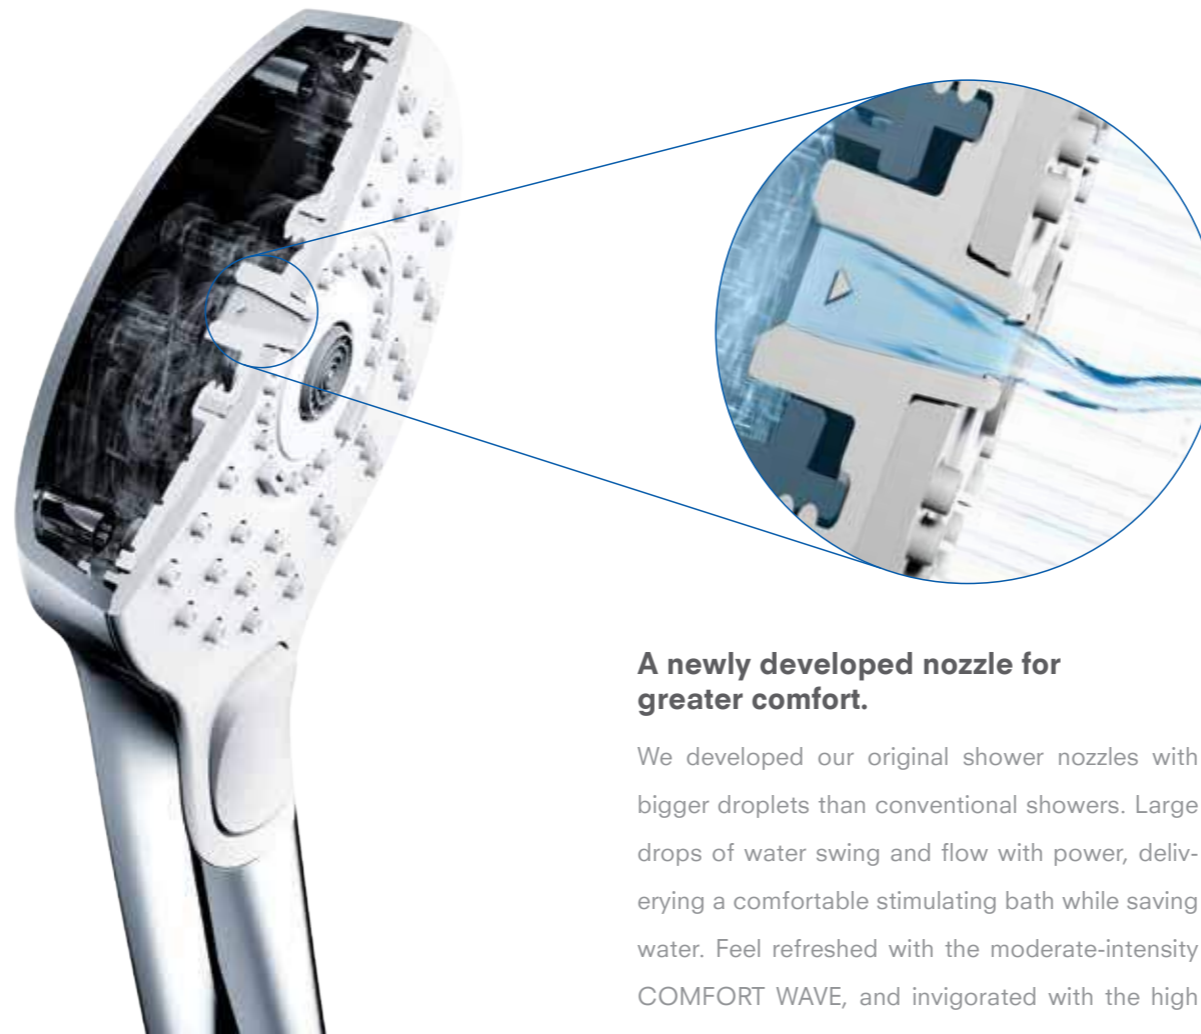

Control the water's flow.

Utilizing a unique interior structure, the flow of water is controlled to provide a smoother shower.

WARM SPA

Let no heat escape. Be warmer.

Smooth water release means less heat loss. The water cloaks your body, quickly warming it. This feature is now available not only in conventional over head showers, but hand showers too.

That Quality : Only TOTO

The image depicts how the body warms up. The red area shows the warm parts of the body. Compared to conventional showers, it is evident that the WARM SPA warms the body more efficiently.