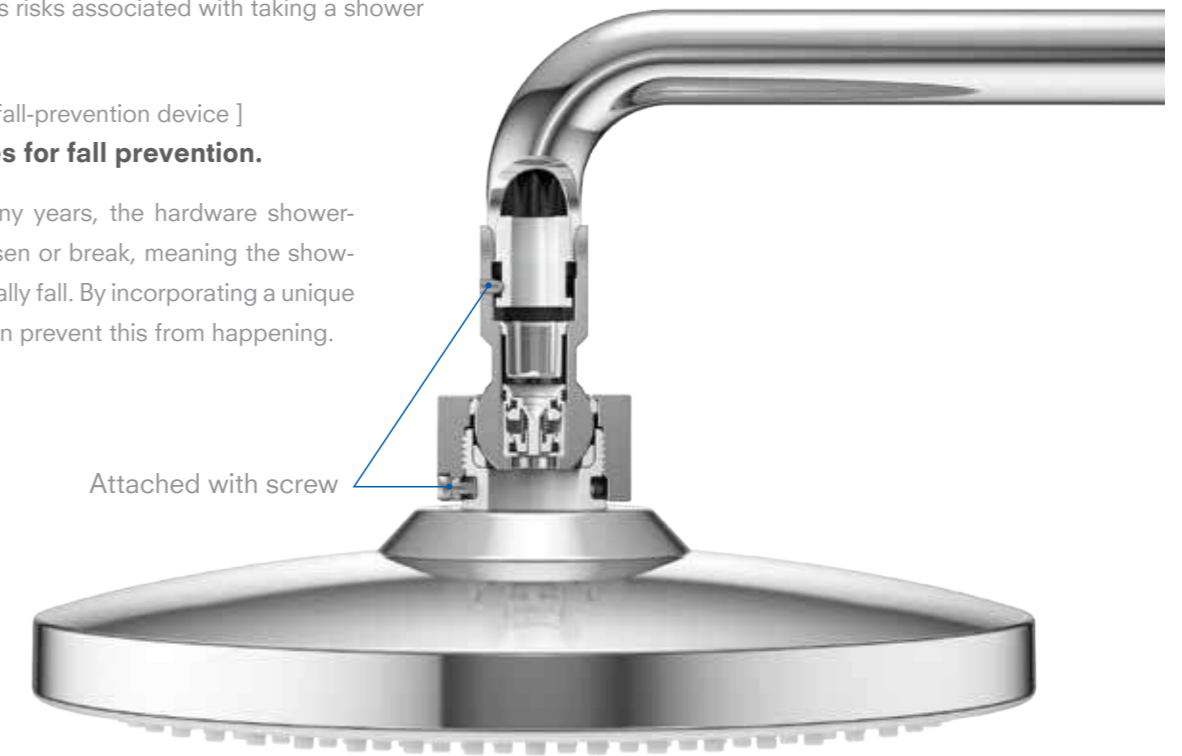

ACTIVE WAVE

Conventional Shower

A perfect showering experience with just one touch.

Choose your shower experience with a simple switch.

For the hand shower we installed a switch right at your fingertip, and for the over head shower the switch is located inside the showerhead. For the hand shower you can change easily between WARM SPA/ COMFORT WAVE/ ACTIVE WAVE, and for the over head shower between WARM SPA and COMFORT WAVE. Feel free to enjoy the perfect shower for your mood.

[Over head shower fall-prevention device]
Multiple structures for fall prevention.

When used over many years, the hardware shower-head mount can loosen or break, meaning the shower-head could potentially fall. By incorporating a unique safety feature, we can prevent this from happening.