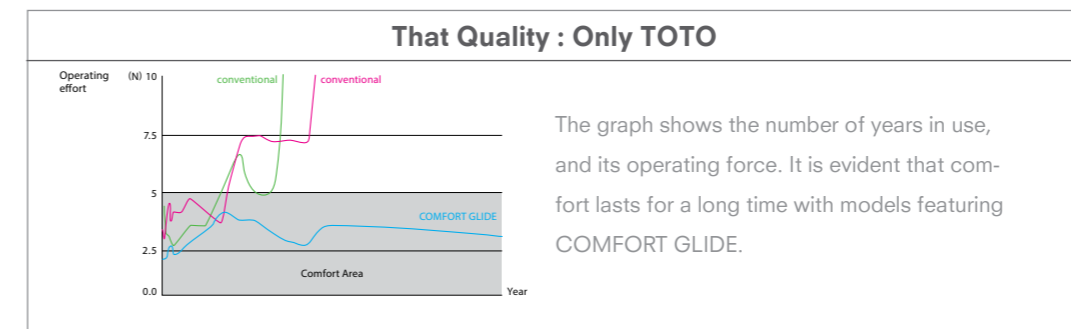

Precise flow control, exclusive to TOTO.

Our exclusive technology means new functionality. We took the core component of the valve, the ceramic disc, and customized its shape for ease of use. Compared to conventional faucets, it's easier to control water flow when just a little is required, such as when you are washing a contact lens. Because you can achieve the right amount of water flow instantly, it helps conserve water. *Adjustable flow functionality is only available for lavatory faucet for deck mounted types "