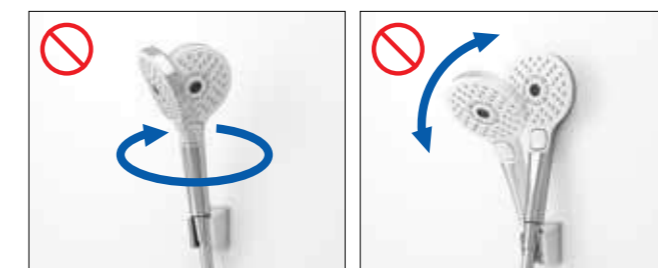

[Shower Holder]
Stopping plate peeling and rotation before they start.

Holder (Additional Resin Layer)
With our original safety design, we adopted a shower holder system from which the metal plating does not easily come off. Thus we can prevent injury caused by touching the area that would normally be exposed.

Rubber Cap (with protrusion)
The showerhead is prevented from unintentionally spinning or coming off of the holder because of the power of the water.

Anti Spin

Anti-Fly Out