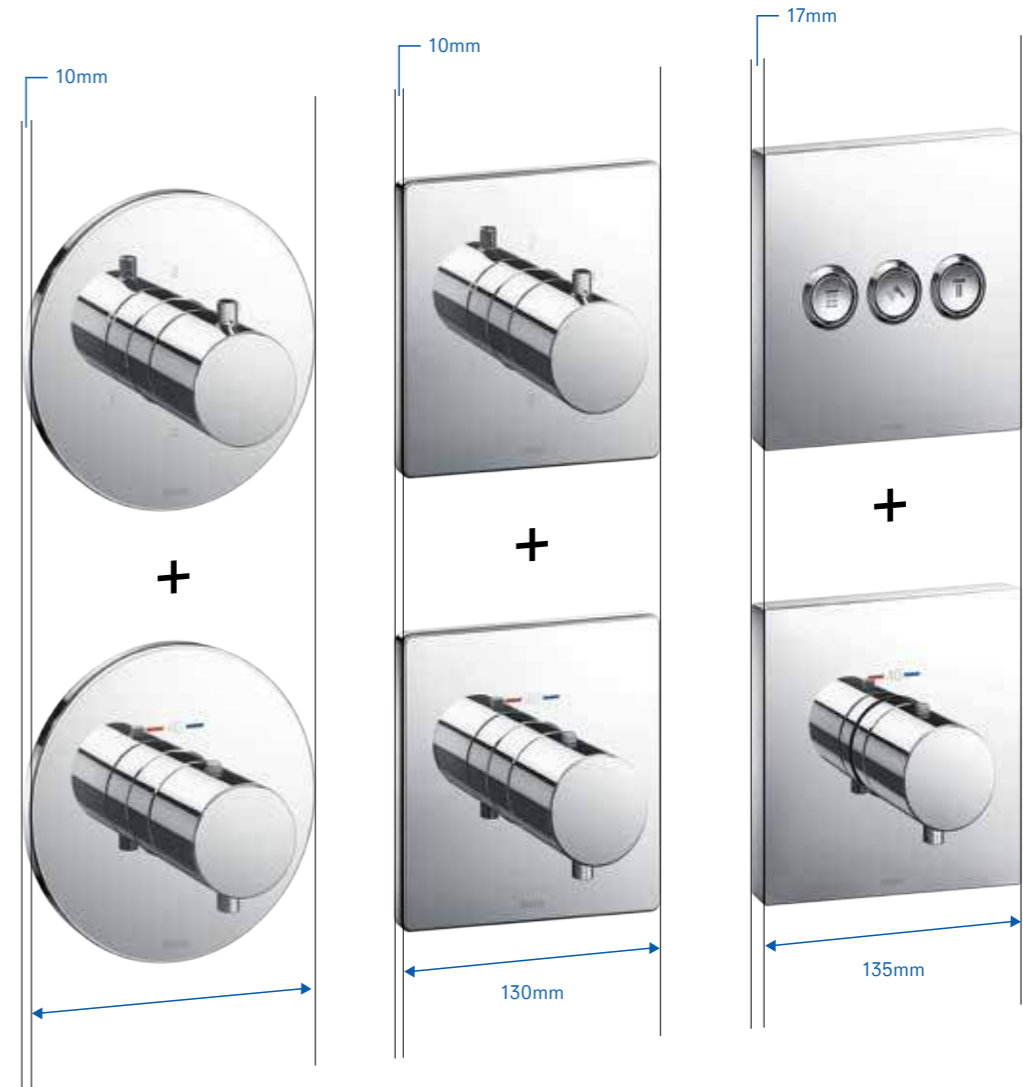

Conventional Discharge Temperature

Safety Thermo Discharge Temperature

The graph shows water temperature and time. It is apparent that a conventional faucet experiences large temperature fluctuations. In contrast, the graph for SAFETY THERMO shows very little change, as temperatures are kept very steady.

Small and Flexible.

The exact exterior you want.

Concealed faucets help to live up the bathroom. TOTO's MINI UNIT is a technology that gives you more space and freedom. We don't match the concealed system to each trim, instead we use a shared module. You can choose the functionality you need such as a single lever type, thermostat type, or touch button type, and also make choices based on design features such as circle or square fixtures.