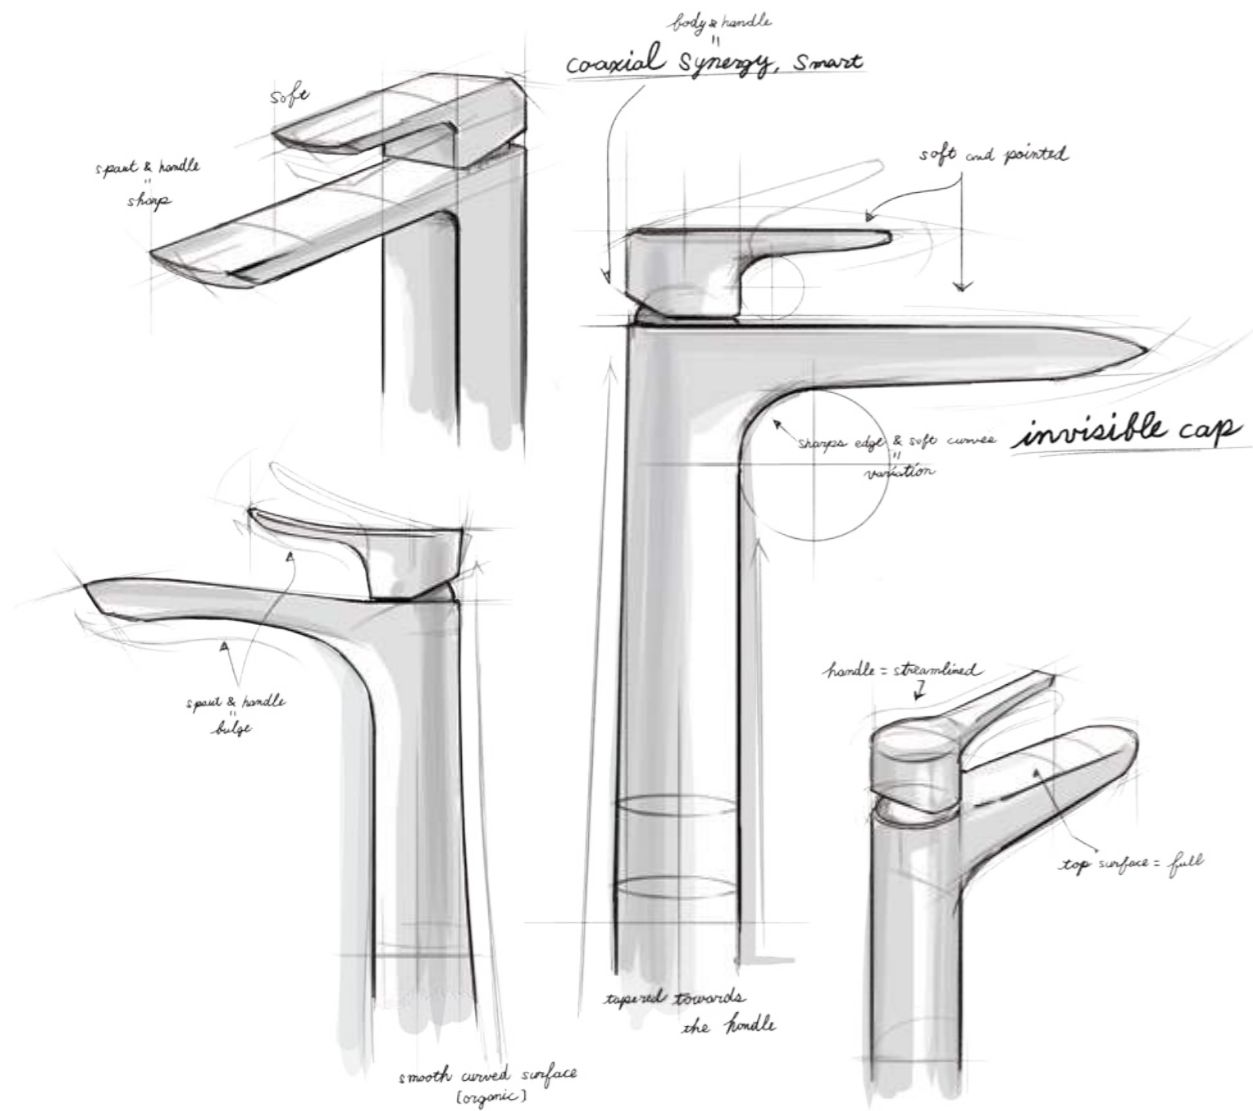

Precise flow control, exclusive to TOTO.

Our exclusive technology means new functionality. We took the core component of the valve, the ceramic disc, and customized its shape for ease of use. Compared to conventional faucets, it's easier to control water flow when just a little is required, such as when you are washing a contact lens. Because you can achieve the right amount of water flow instantly, it helps conserve water. *Adjustable flow functionality is only available for lavatory faucet for deck mounted types "