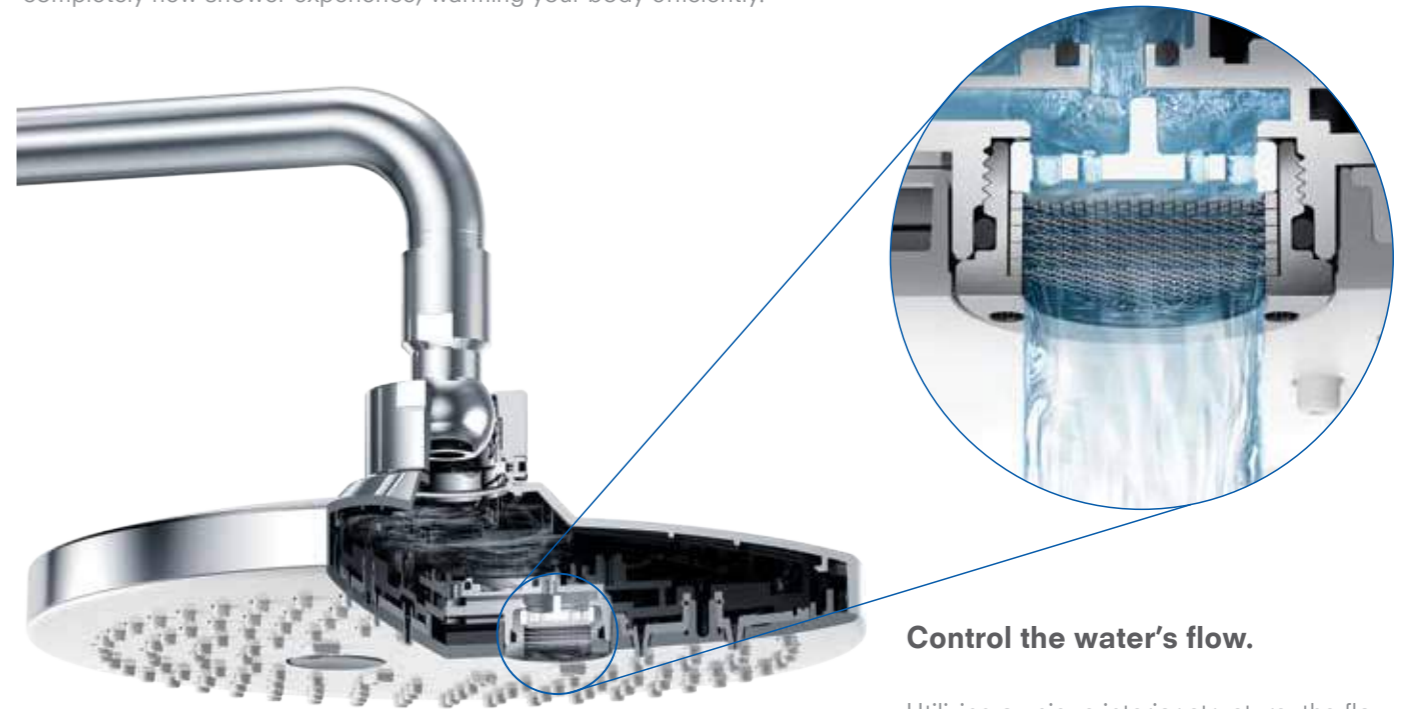

* Products may differ by region

**Embraced in warmth,
relaxed and ready for rest.**

A brand new shower system. Water like a warm cloak.

The feeling of a warm bath, in a shower. This is the power of the WARM SPA. A single pillar of warm water running quietly from the showerhead. When water hits the body, it follows the curves and envelops it without a splash. A completely new shower experience, warming your body efficiently.

Control the water's flow.

Utilizing a unique interior structure, the flow of water is controlled to provide a smoother shower.

WARM SPA

Let no heat escape. Be warmer.

Smooth water release means less heat loss. The water cloaks your body, quickly warming it. This feature is now available not only in conventional over head showers, but hand showers too.