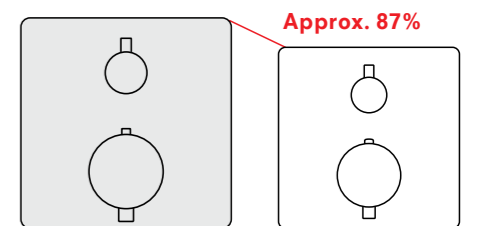

Industry-leading miniaturization. Beauty in balance.

A high degree of flexibility when installing the MINI UNIT is one of its most attractive features. We were able to achieve one of the industry's smallest and lightest bodies for the concealed system. It puts only a minimal load on the architectural frames and has improved manageability during installation. In order to conceal the unit, the wall only needs to be 97mm, and the system is able to absorb installation errors of $\pm 13\text{mm}$.