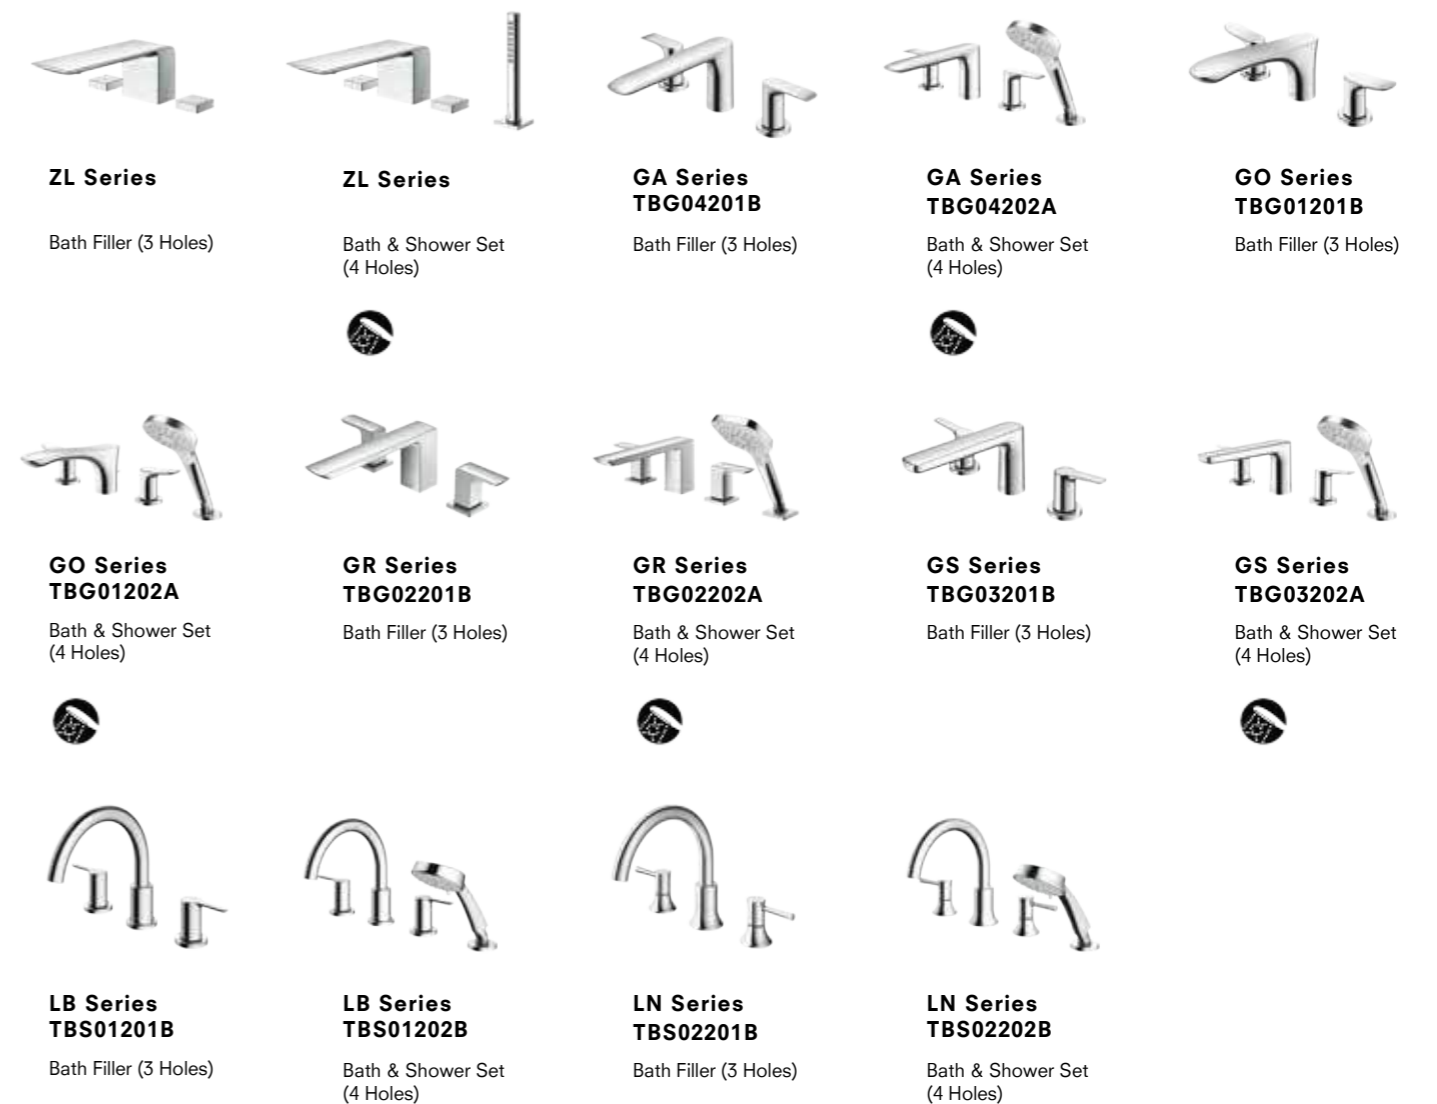

For Lavatory Space

For Bathtub Space

Accessory G Selection (Round)

YH902C
Paper Holder

YTT902C
Towel Ring

YRH902C
Robe Hook

YTS902BC
Towel Shelf

YT902S4C (L = 450)
Towel Bar

YT902S6C (L = 600)
Towel Bar

Accessory L Selection (Round)

YH406RC
Paper Holder

YTT406C
Towel Ring

YRH406C
Robe Hook

YTS406BC
Towel Shelf

YT406S4RC (L = 400)
Towel Bar

YT406S6RC (L = 600)
Towel Bar