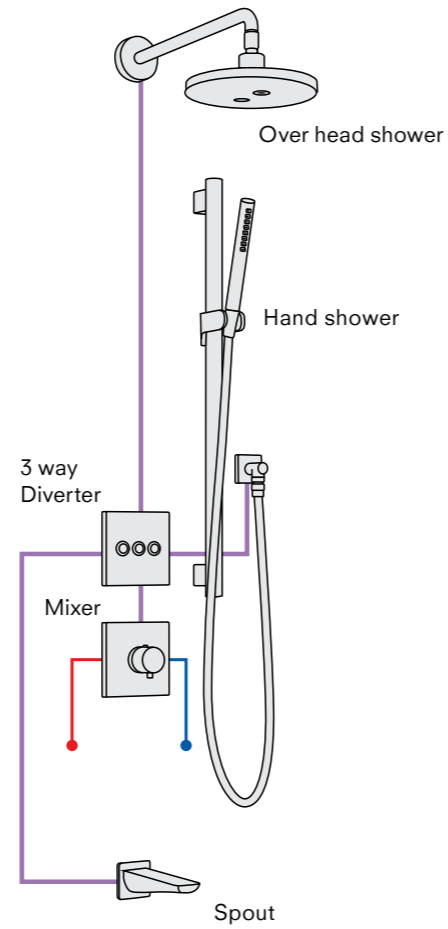

3 OUTLET

The most varied way to have fun

A shower space designed with 3 shower outlets (handshower, overhead shower, bath spout). The system that will give you the most varied shower experience.

— Hot water — Cold water — Mixing water

Compatible trim variations

A varied product lineup. Choose functionality and design based on your preferences.

		Handle Type			Switch Type	
		Round Design (Ø135mm)	Square Design (130mm)	Concealed Valve	Square Design (135mm)	Concealed Valve
1 OUTLET	Thermostat Mixer With Volume Control	TBV01407B	TBV02403B	TBN01001B	TBV02405B	TBN01001B
	Single Lever Mixer Without Diverter	GO series TBG01303B GS series TBG03303B	GR series TBG02303B GA series TBG04303B		-	-
2 OUTLET	Thermostat Mixer With 2 Way Diverter	TBV01408B	TBV02404B	TBN01001B	TBV02406B	TBN01001B
	Single Lever Mixer With Diverter	GO series TBG01304B GS series TBG03304B	GR series TBG02304B GA series TBG04304B		-	-
3 OUTLET	3 Way Diverter With Stop Valve	TBV01102B	TBV02102B	TBN01104B	TBV02105B	TBN01001B
	Thermostat Mixer Only Temp. Control	TBV01406B	TBV02401B	TBN01001B	TBV02402B	TBN01001B

Instruction

1 OUTLET	Thermostat Mixer With Volume Control Handle Type - a Flow Rate Control - b Temp. Control	Single Lever Mixer Without Diverter - a Lever Up/down(On/off) - b Flow Rate Control - c Temp. Control
2 OUTLET	Thermostat Mixer With 2 Outlet Diverter Handle Type - a Temp. Control - b Divert - c Flow Rate Control	Single Lever Mixer With Diverter - a Lever Pull/push(Divert) - b Temp. Control - c Lever Up/down(On/off) - d Flow Rate Control
3 OUTLET	Thermostat Mixer With Volume Control Handle Type - a Flow Rate Control - b Divert - c Off	Thermostat Mixer Only Temp. Control Handle Type a Temp. Control