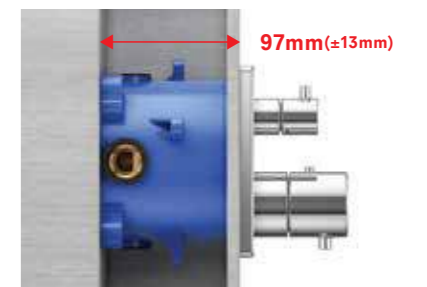

Easier to install. Less load on the frame.

A high degree of flexibility when installing the MINI UNIT is one of its most attractive features. We were able to achieve one of the industry's smallest and lightest bodies for the concealed system. It puts only a minimal load on the architectural frames and has improved manageability during installation. In order to conceal the unit, the wall only needs to be 97mm, and the system is able to absorb installation errors of $\pm 13\text{mm}$.