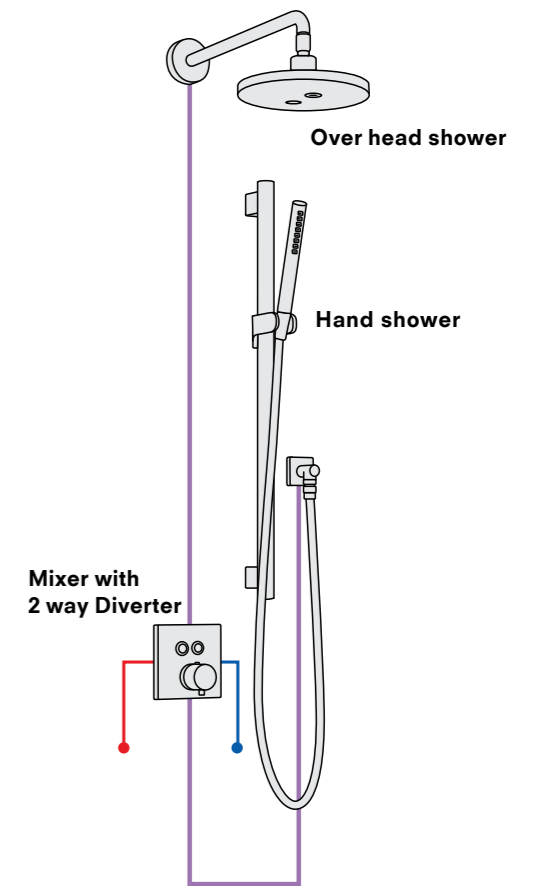

3 OUTLET

The most simple.

A shower space designed with 1 shower outlet (choose between a hand shower, an overhead shower or a bath spout). It's the simplest way to enjoy a comfortable bath experience.

2 OUTLET