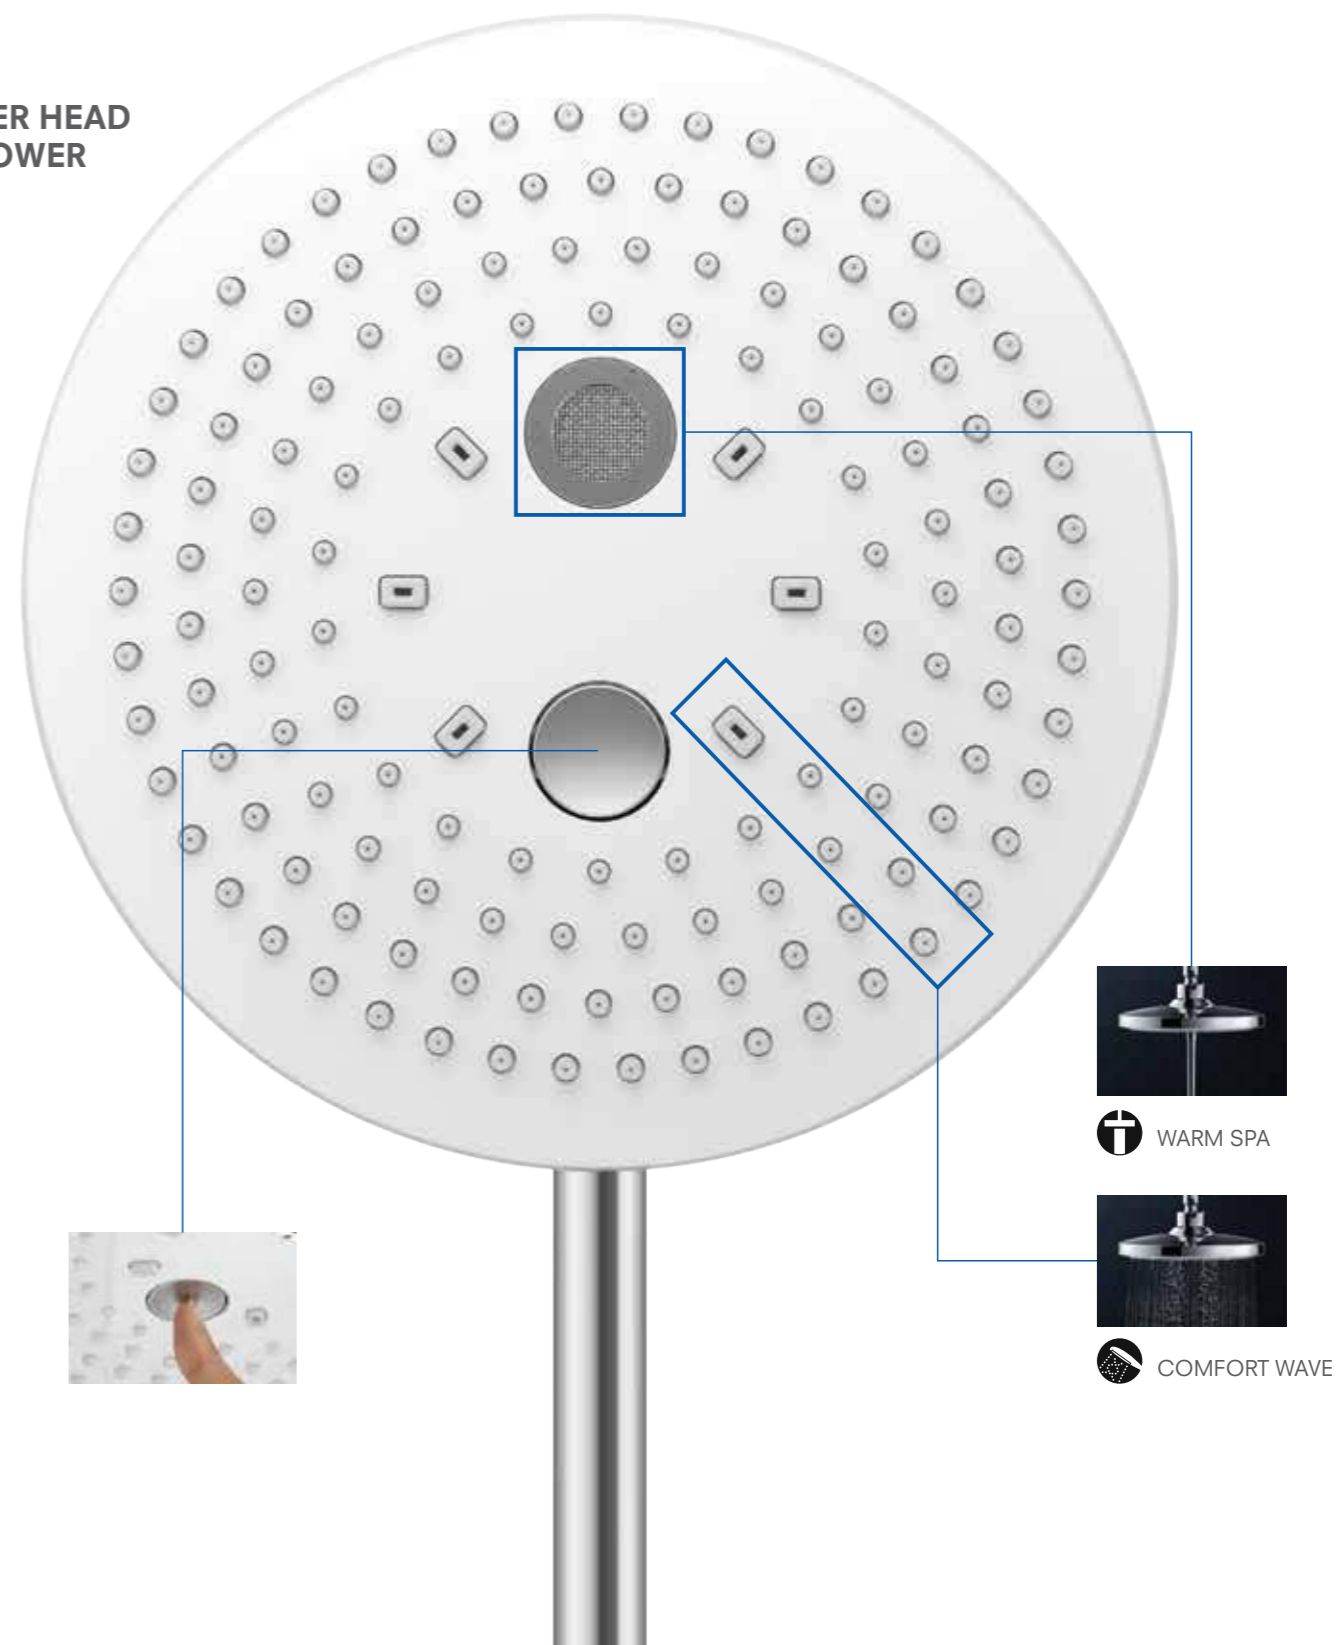

ACTIVE WAVE

Conventional Shower

A perfect showering experience with just one touch.

Choose your shower experience with a simple switch.

For the hand shower we installed a switch right at your fingertip, and for the over head shower the switch is located inside the showerhead. For the hand shower you can change easily between WARM SPA/ COMFORT WAVE/ ACTIVE WAVE, and for the over head shower between WARM SPA and COMFORT WAVE. Feel free to enjoy the perfect shower for your mood.

HAND SHOWER

OVER HEAD SHOWER

Customize your shower, for a unique sensation.

Let luxury lead you to a new state of mind.

TOTO developed its multi-function shower for a more comfortable user experience. By quantitatively analyzing human sensation, we have researched and developed a shower with the optimum level of comfort. WARM SPA/COMFORT WAVE/ACTIVE WAVE are the pinnacles of this research. They will wash off negative feelings and guide you to a whole new state of mind. Wash away the weariness of the day, or wake up to a new morning with this shower. Let this time of luxury cleanse your soul.

[Over head shower fall-prevention device]
Multiple structures for fall prevention.

When used over many years, the hardware shower-head mount can loosen or break, meaning the shower-head could potentially fall. By incorporating a unique safety feature, we can prevent this from happening.