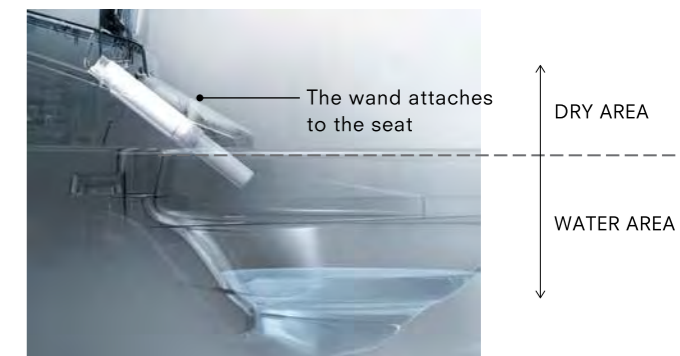

CLEAN MATERIAL
High-quality resin repels waste and dirt and resists staining, keeping surfaces clean.