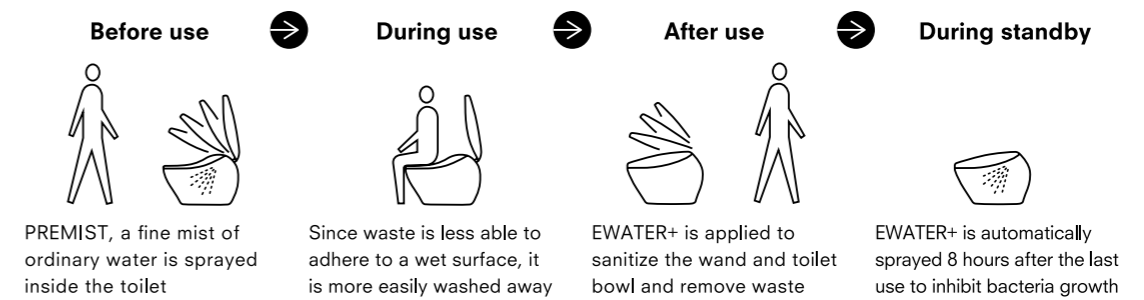

How EWATER+ cleans

What is EWATER+?

Produced by electrolysis of the chloride ion in tap water, EWATER+ is a highly effective sanitizer. It is completely free of chemicals and cleaning agents. Over time EWATER+ returns to its original state of ordinary water, making it completely environmentally friendly.