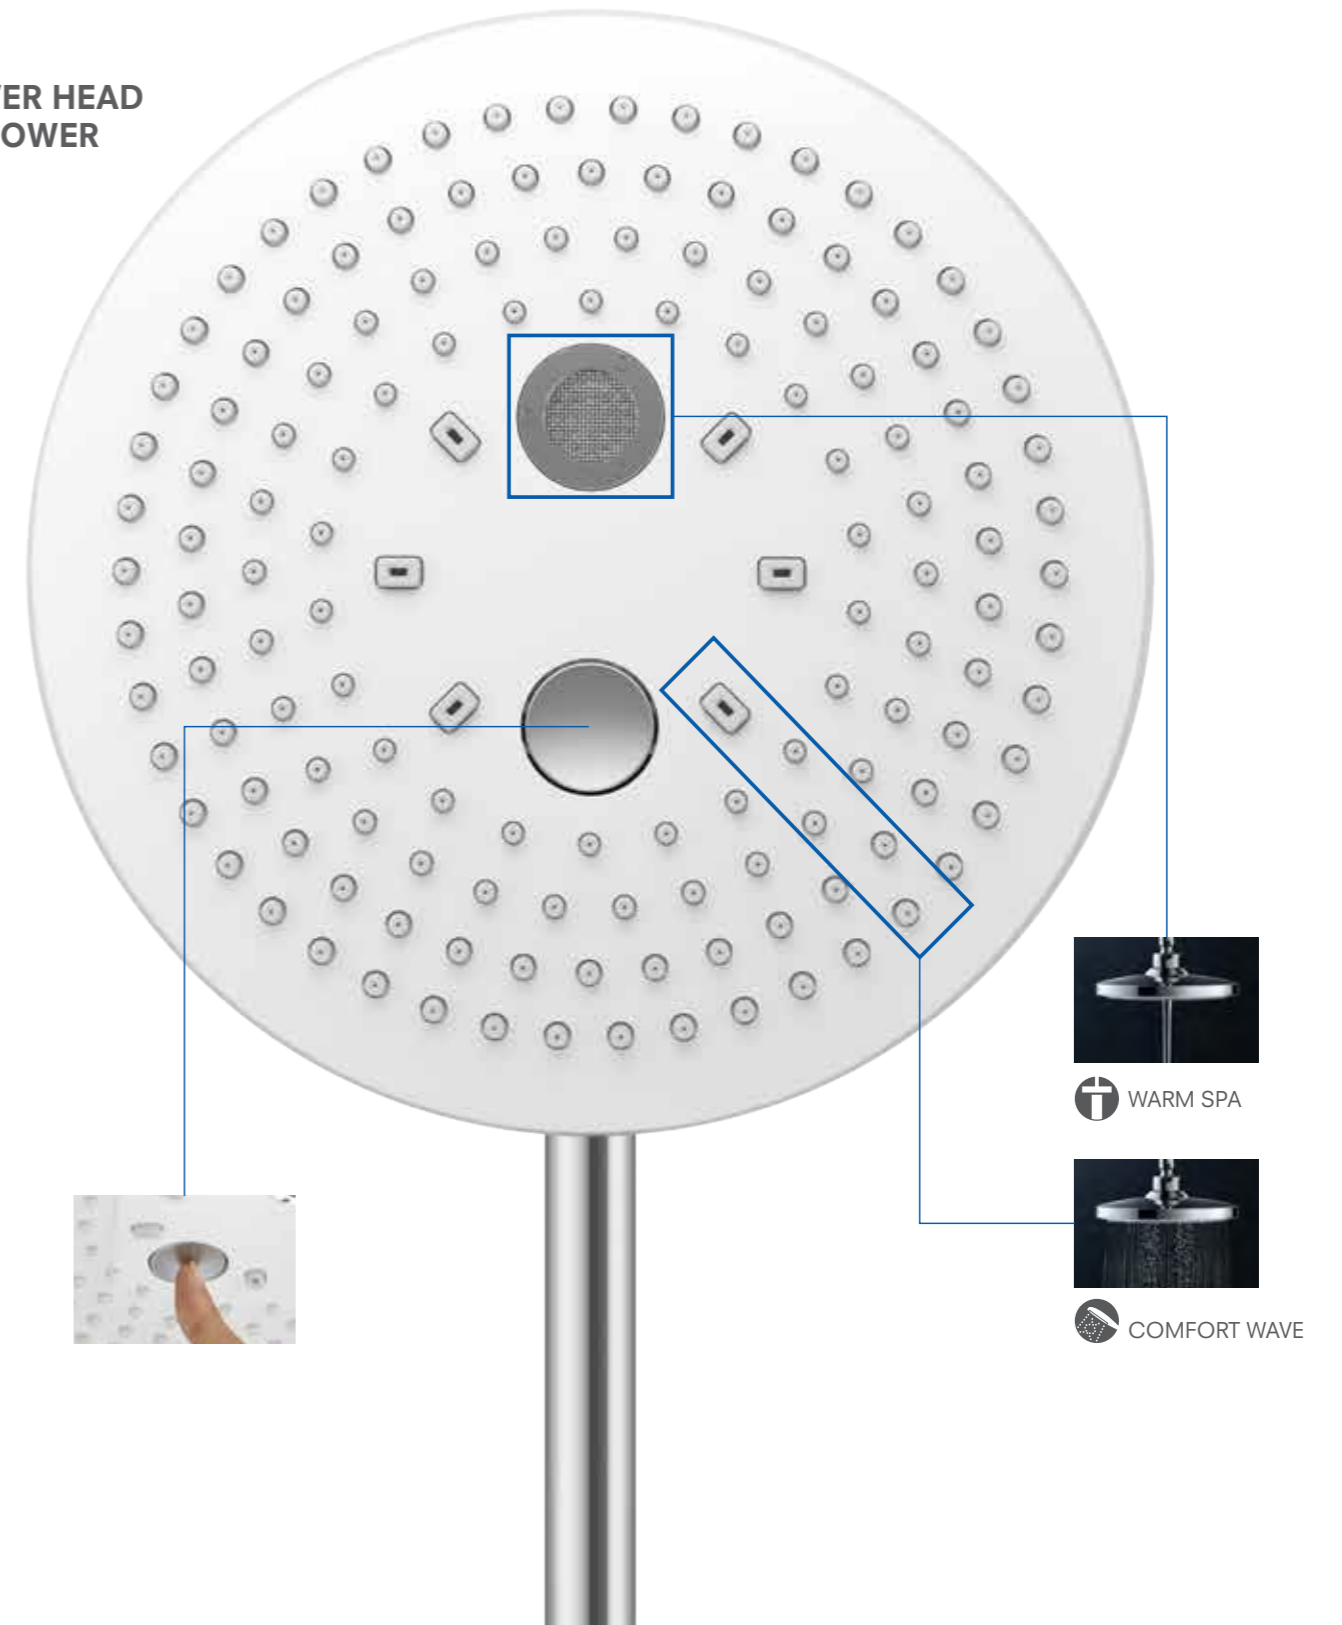

OVER HEAD SHOWER

NEOREST
WASHLET
TOILETS
LAVATORIES
BATHTUBS
FITTINGS & SHOWERS
ACCESSORIES
SUITES
PUBLIC
UNIVERSAL DESIGN