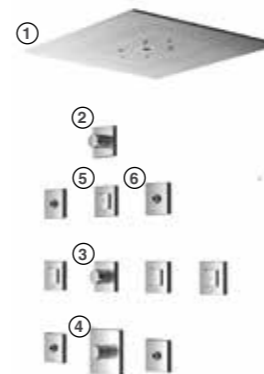

CS988PVT / TCF9575Z

Flush System:
Tornado (4.8L / 3.4L)
Rough-in: 120 - 155mm (P-Trap)

One Piece Toilet
Hybrid Ecology System

Bowl Shape:
Elongated

Color:
Remote Controller - Silver
386W*693D*511H mm

- ① **DBX117CAV1**
  Aerial Fixed Shower Head
  600 *530mm
- ② **DP351R / DV351-1**
  3 Way Diverter
- ③ **DP350 / DV105R**
  Volume Control Valve
- ④ **DP419 / DV418**
  Thermostat Controller
- ⑤ **DP346R / DV101R**
  On / Off Valve
- ⑥ **DBX116-1C**
  Gyrostream Body Shower