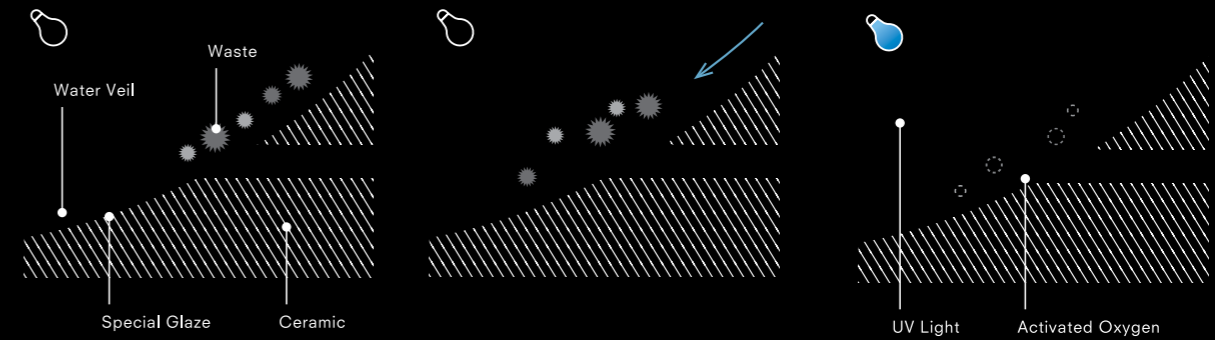

**How EWATER+ cleans**

**What is EWATER+?**

Produced by electrolysis of the chloride ion in tap water, EWATER+ is a highly effective sanitizer. It is completely free of chemicals and cleaning agents. Over time EWATER+ returns to its original state of ordinary water, making it completely environmentally friendly.

NEOREST  
WASHLET  
TOILETS  
LAVATORIES  
BATHTUBS  
FITTINGS & SHOWERS  
ACCESSORIES  
SUITES  
PUBLIC  
UNIVERSAL DESIGN

Photocatalytic glaze,  
the ultimate cleaning technology,  
has the natural power to  
decompose waste.

**State-of-the-art materials**

Titanium dioxide attracts water to the surface of the toilet bowl, setting the stage for photocatalysis. The toilet bowl's photocatalytic glaze layer also contains zirconium oxide, which provides its extreme durability.

**Operates 24 hours a day to maintain hygienic conditions**

The photocatalytic process with UV light and titanium dioxide produces Activated Oxygen from the ambient oxygen and water molecules, which further breaks down organic waste and reduces the food source that microbes feed on.