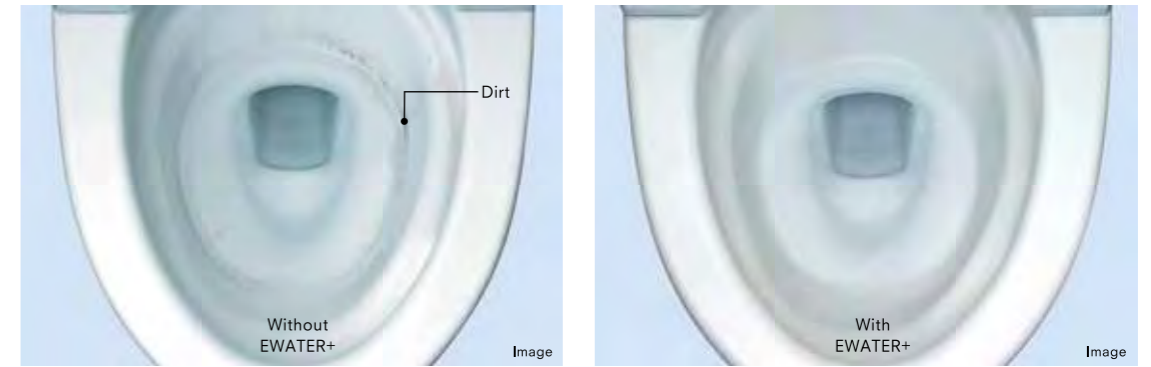

You can easily set the wand position according to your preference.

**Water Pressure  
Adjustment**

Select from five levels of water pressure.

Beautiful fit and pairing of the toilet bowl and seat.  
A further evolution of clean design.

Smooth gap-free design produces no shadows.

Simply attractive even when the lid is open.  
Free of unnecessary pieces, the smooth,  
even design ensures easy cleaning.

Electrolyzed water  
removes waste, even  
bacteria you can't see.

  
**EWATER+**  
24H 365DAYS

**EWATER is a type of antibacterial water that sanitizes the wand and toilet bowl where waste and bacteria tend to accumulate and produce stains that can become permanent. Using no chemicals or cleaning agents, EWATER+ provides peace of mind every day that microscopic bacteria has no place to hide.**