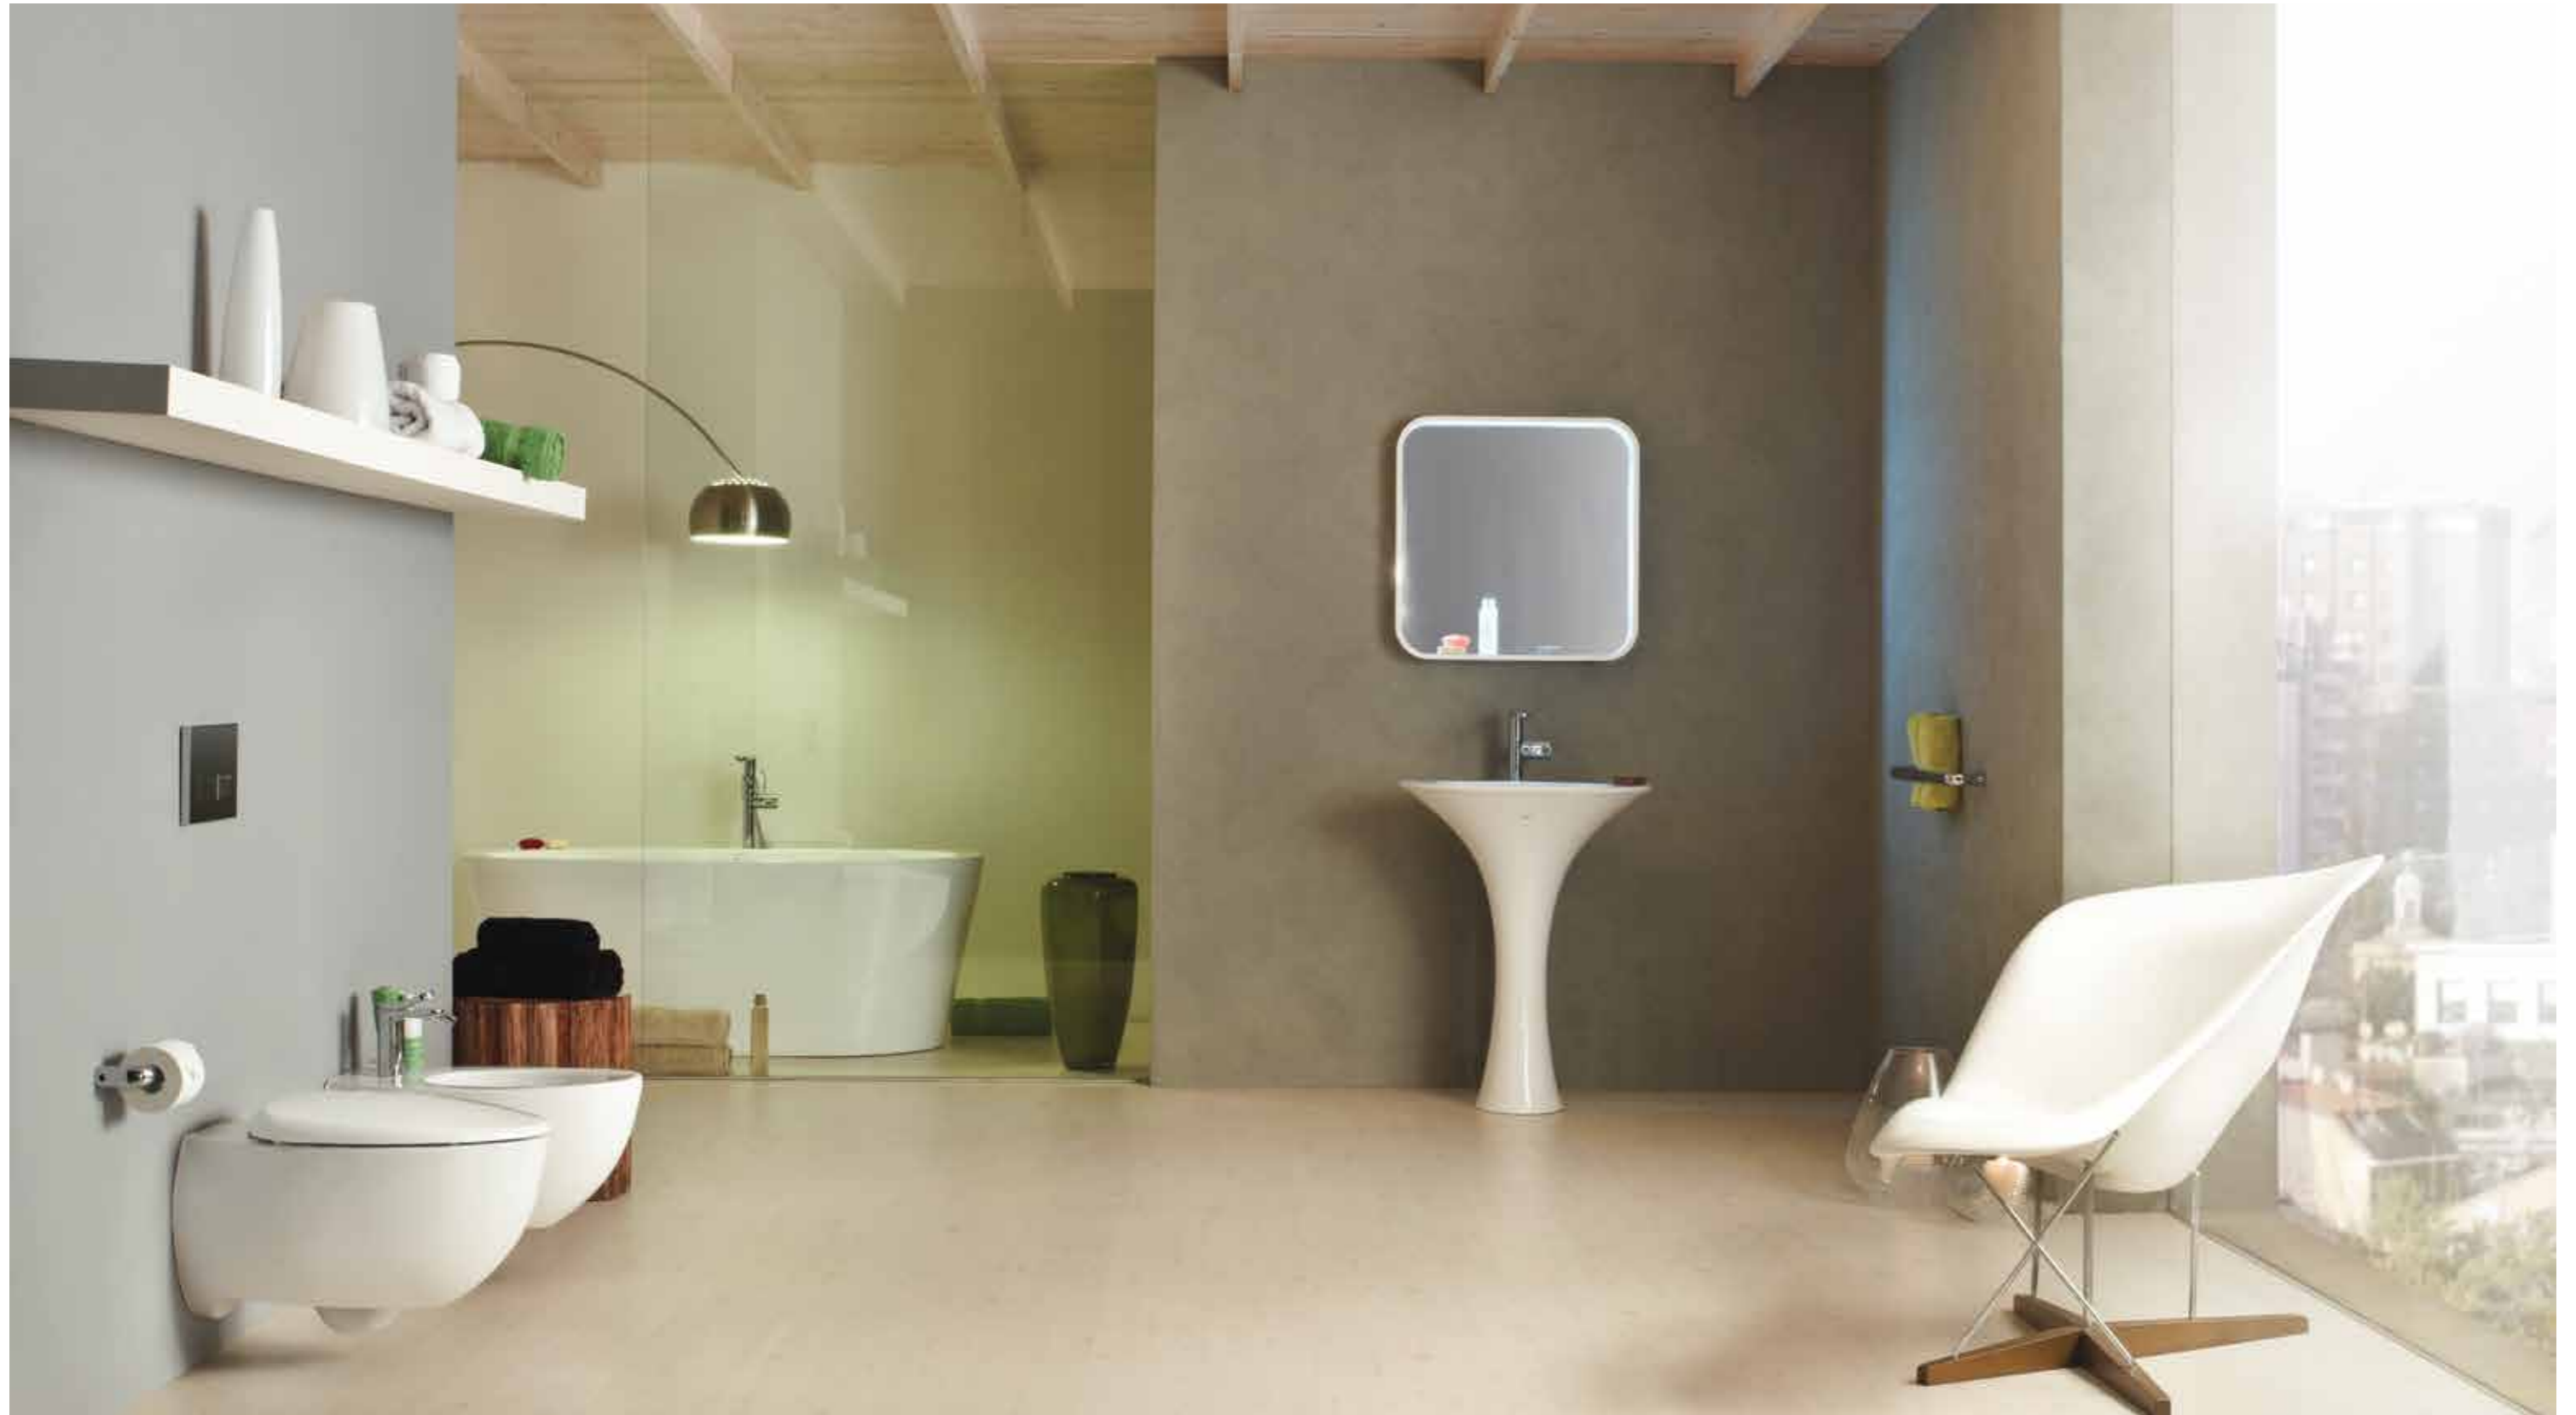

A combination of sensual curves and organic shapes in one body that portrays a clean and timeless appearance. The stylish designs adorn your living spaces with an extraordinary modern feel. Le Muse wares and fittings unit seamlessly to create a harmonious atmosphere.