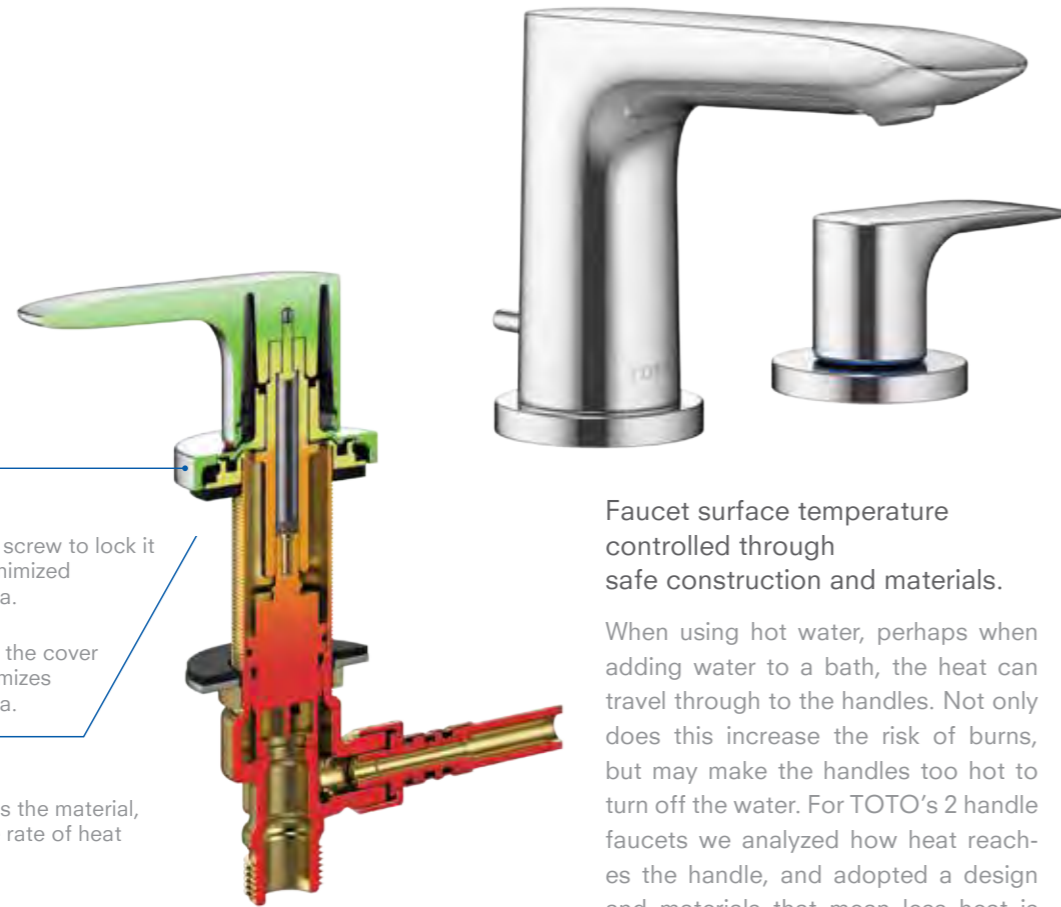

Safety with you in mind.

1. **Face Plate**
1. By using a lock screw to lock it in place, we minimized the contact area.
  2. A gap between the cover and inside minimizes the contact area.
3. **Attachment**
1. By using SUS as the material, we lowered the rate of heat conductivity.
  2. By creating grooves, we lessened the contact area.

■ ~45°C ■ ~50°C ■ 50°C ■ 90°C

Faucet surface temperature controlled through safe construction and materials.

When using hot water, perhaps when adding water to a bath, the heat can travel through to the handles. Not only does this increase the risk of burns, but may make the handles too hot to turn off the water. For TOTO's 2 handle faucets we analyzed how heat reaches the handle, and adopted a design and materials that mean less heat is conducted. Our new 2 handle faucets (sinks and bathtubs) all come with this high-level safety feature.

That Quality : Only TOTO

We imagined the worst case usage scenario, and worked back from there to determine the required surface temperature. For example, even when 90 °C hot water passes through, the area that comes into hand contact will remain 45°C (close to shower temperature) or less.

For Lavatory Space

For Bathtub Space

NEOREST
WASHLET
TOILETS
LAVATORIES
BATHTUBS
FITTINGS & SHOWERS
ACCESSORIES
SUITES
PUBLIC
UNIVERSAL DESIGN