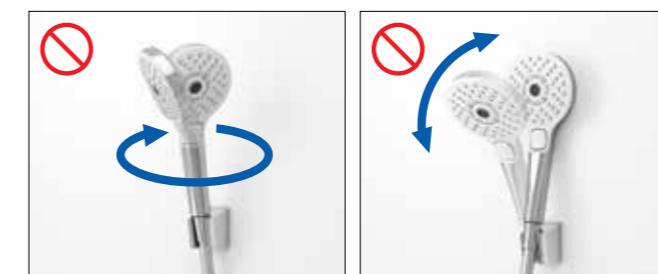

[Shower Holder]
Stopping plate peeling and rotation before they start.

Holder (Additional Resin Layer)
With our original safety design, we adopted a shower holder system from which the metal plating does not easily come off. Thus we can prevent injury caused by touching the area that would normally be exposed.

Rubber Cap (with protrusion)
The showerhead is prevented from unintentionally spinning or coming off of the holder because of the power of the water.

Anti Spin

Anti-Fly Out