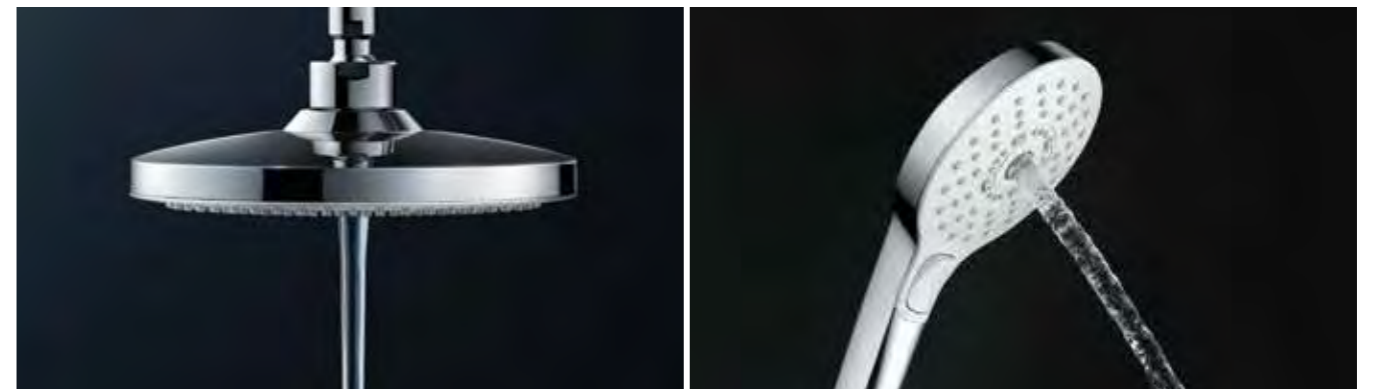

WARM SPA

Let no heat escape. Be warmer.

Smooth water release means less heat loss. The water cloaks your body, quickly warming it. This feature is now available not only in conventional over head showers, but hand showers too.

That Quality : Only TOTO

The image depicts how the body warms up. The red area shows the warm parts of the body. Compared to conventional showers, it is evident that the WARM SPA warms the body more efficiently.