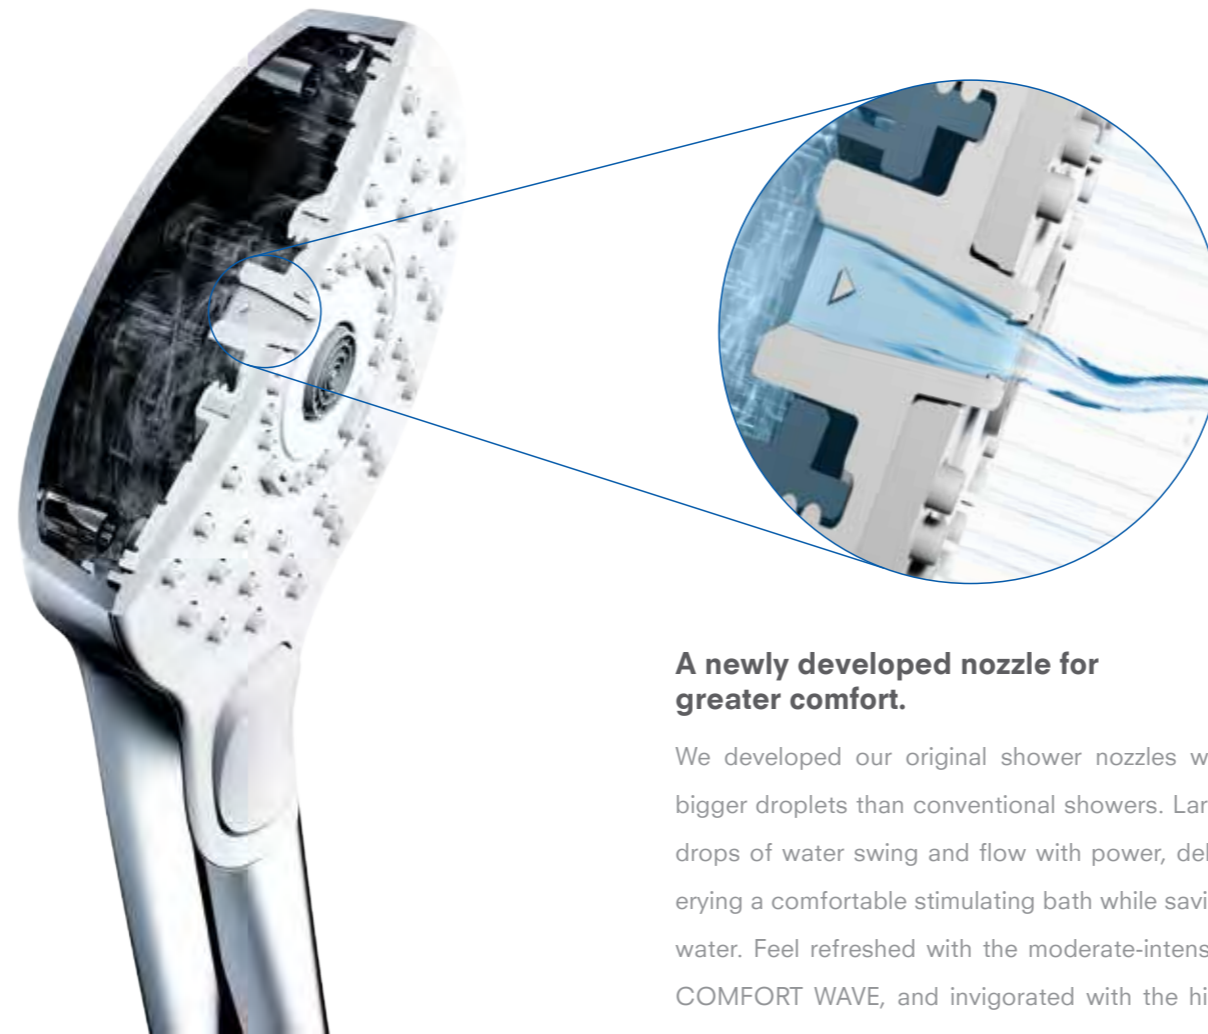

A newly developed nozzle for greater comfort.

We developed our original shower nozzles with bigger droplets than conventional showers. Large drops of water swing and flow with power, delivering a comfortable stimulating bath while saving water. Feel refreshed with the moderate-intensity COMFORT WAVE, and invigorated with the high intensity flow of ACTIVE WAVE.