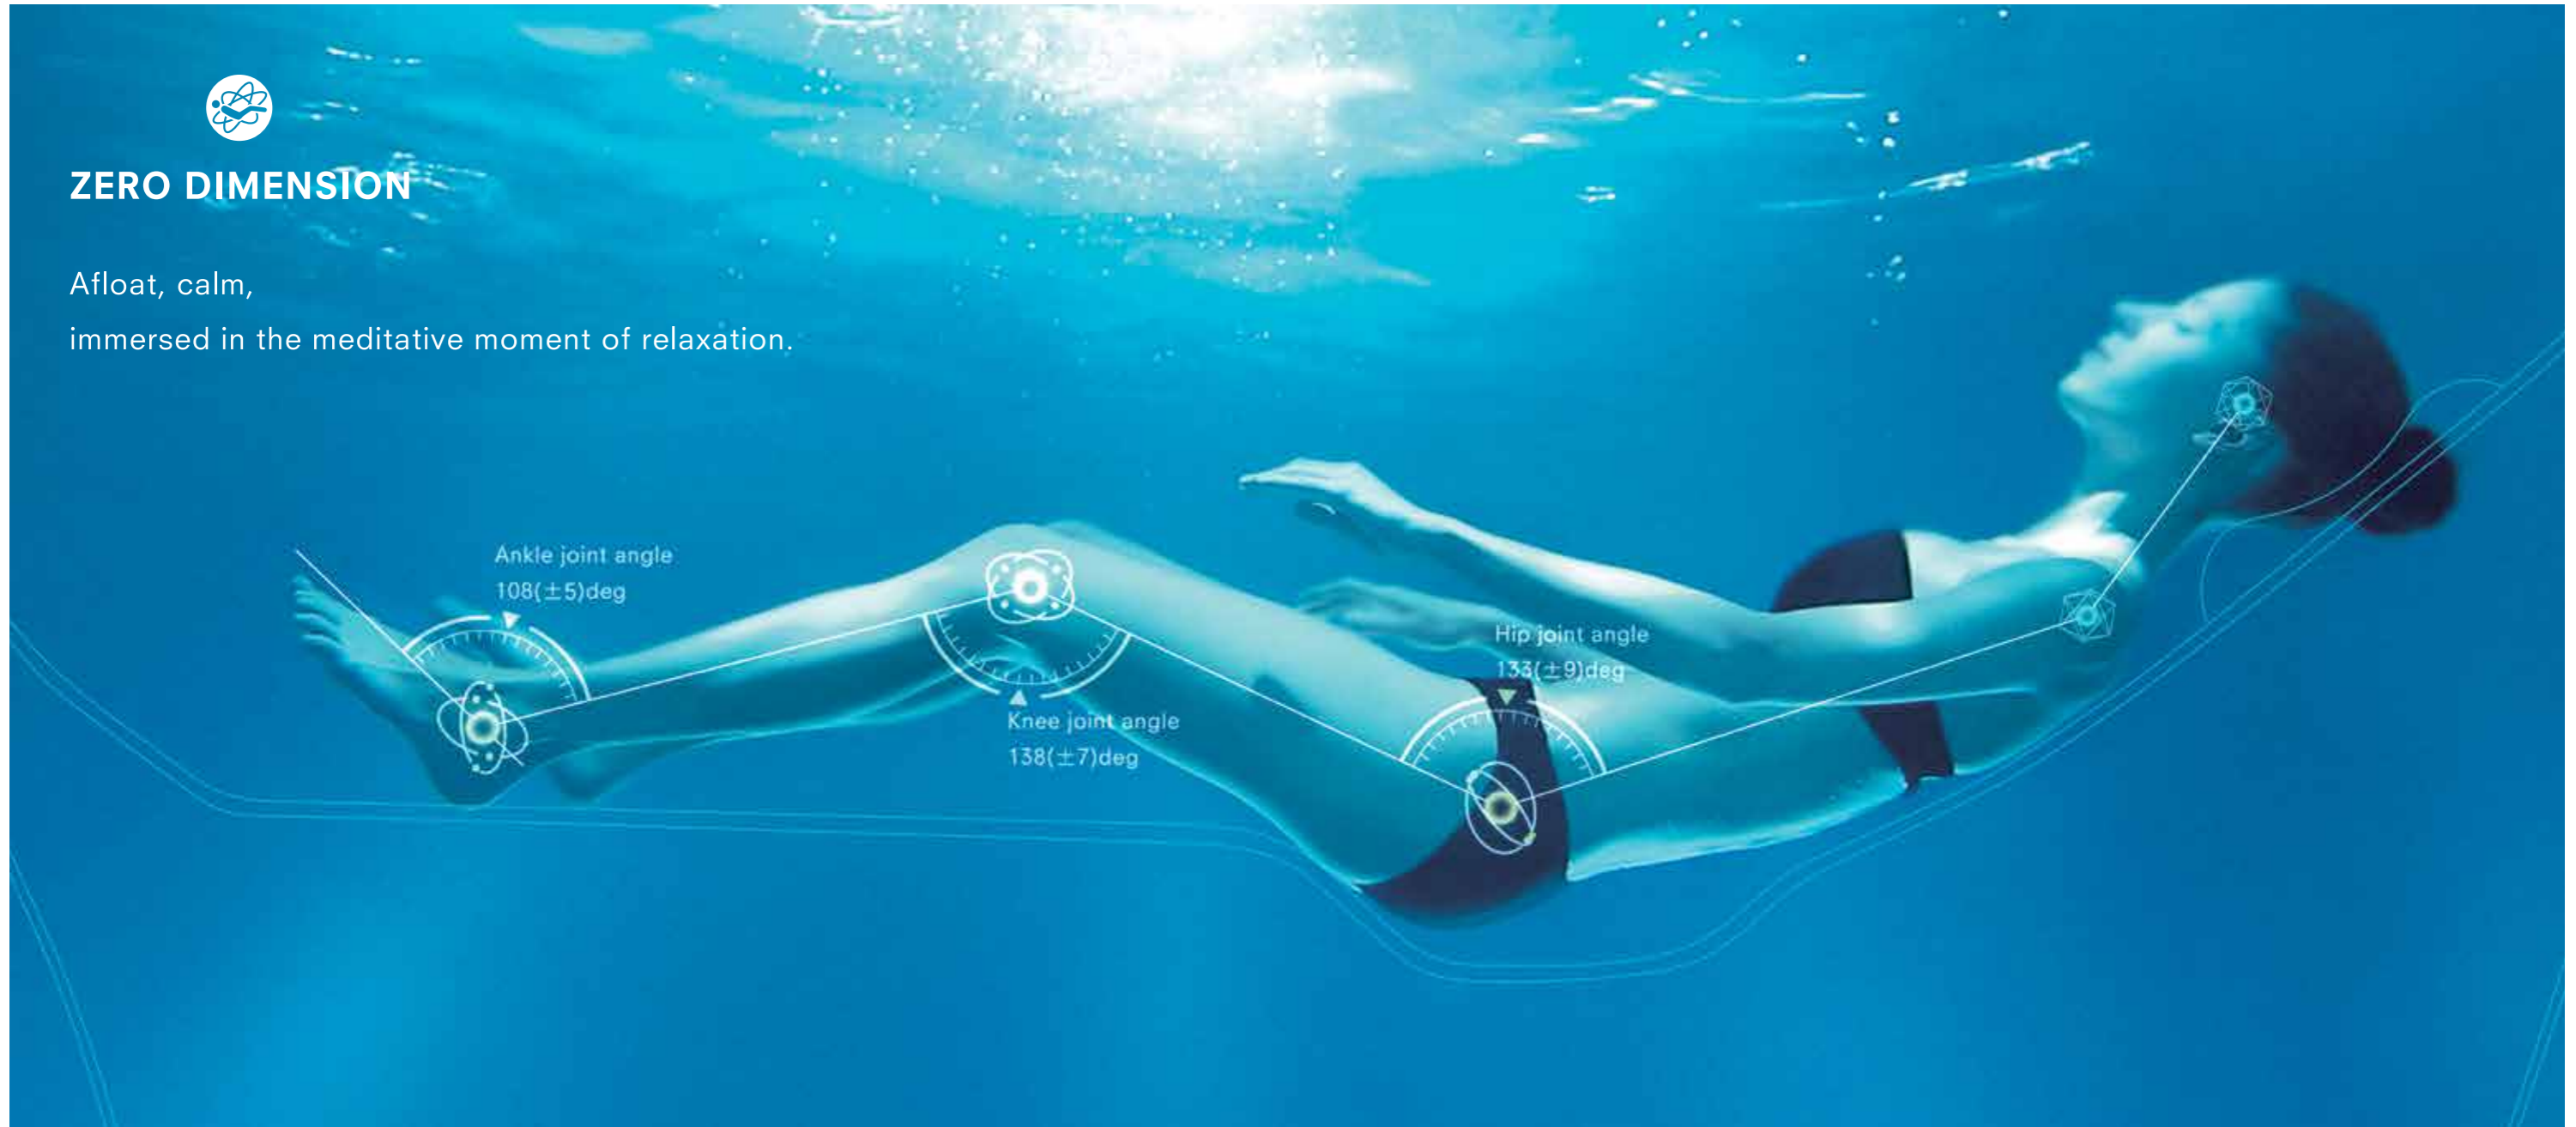

ZERO DIMENSION

Afloat, calm,
immersed in the meditative moment of relaxation.

Ankle joint angle
108(±5)deg

Knee joint angle
138(±7)deg

Hip joint angle
133(±9)deg

The posture of an astronaut resting in space

ZERO DIMENSION bathing brings freedom from gravity,
releasing stress on joints and encouraging ultimate relaxation.

The brain in a state of tranquility

Research has shown that the ZERO DIMENSION bathing posture
reduces activity in the part of the brain that houses the language function.
This is the reason Zero Dimension bathing feels calming and relaxing.