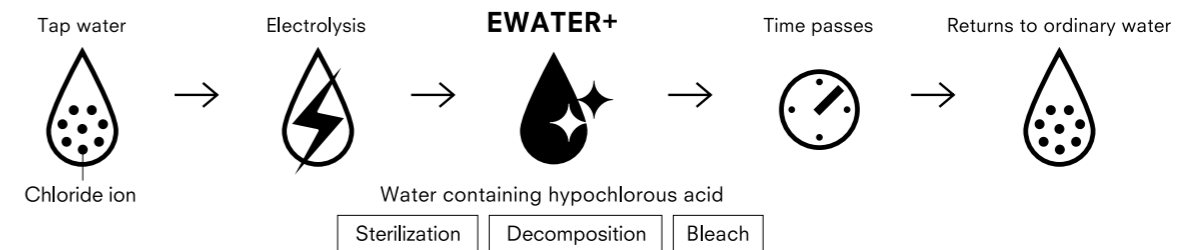

Smooth gap-free design produces no shadows.

Simply attractive even when the lid is open.  
Free of unnecessary pieces, the smooth,  
even design ensures easy cleaning.

Electrolyzed water  
removes waste, even  
bacteria you can't see.

  
**EWATER+**  
24H 365DAYS

**EWATER is a type of antibacterial water that sanitizes the wand and toilet bowl where waste and bacteria tend to accumulate and produce stains that can become permanent. Using no chemicals or cleaning agents, EWATER+ provides peace of mind every day that microscopic bacteria has no place to hide.**

Survey: Study the effectiveness of EWATER+ by comparing the state of cleanliness of toilet bowls that receive no cleaning versus toilet bowls that are self-cleaned with EWATER+. No additional cleaning was allowed. Survey period: One month (Feb. - Mar. 2017). Subjects: Families of four. \*Results vary according to usage and environmental conditions. All data collected by TOTO.

 **PREMIST**

PREMIST automatically sprays water over the surface of the inner toilet bowl before every use. Due to the ceramic's hydrophilic nature, waste washes away more easily.

The wand washes itself inside and out with EWATER+ to maintain hygienic conditions.