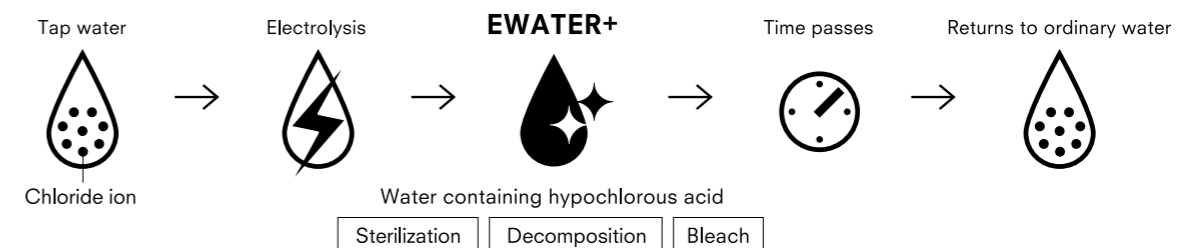

**Powerful washing where waste accumulates most easily**

TORNADO FLUSH's dynamic waterjet discharges from near the front of the toilet bowl, travels in a narrow channel along a hairpin curve, and with sustained water pressure thoroughly cleanses the areas where waste accumulates most easily—and then washes the entire bowl clean. Exquisitely high-quality ceramic makes this innovative design possible.

**RIMLESS**

The unique **RIMLESS** design not only leaves no place for waste and germs to hide. It also makes for a much easier to clean toilet.

Electrolyzed water  
removes waste, even  
bacteria you can't see.

**EWATER+ is a type of antibacterial water that sanitizes the wand and toilet bowl where waste and bacteria tend to accumulate and produce stains that can become permanent. Using no chemicals or cleaning agents, EWATER+ provides peace of mind every day that microscopic bacteria has no place to hide.**

**How EWATER+ cleans**

**What is EWATER+?**

Produced by electrolysis of the chloride ion in tap water, EWATER+ is a highly effective sanitizer. It is completely free of chemicals and cleaning agents. Over time EWATER+ returns to its original state of ordinary water, making it completely environmentally friendly.