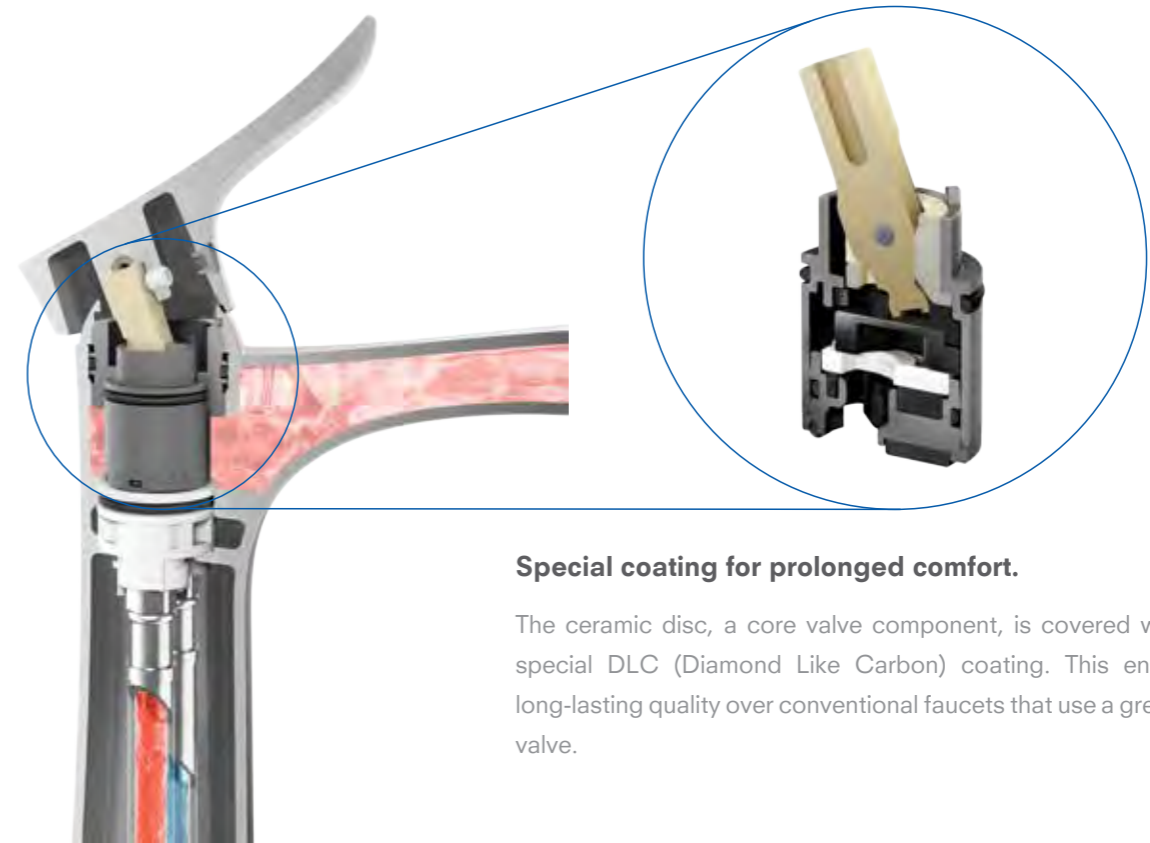

NEOREST WASHLET TOILETS LAVATORIES BATHTUBS FITTINGS & SHOWERS SUITES PUBLIC UNIVERSAL DESIGN

 COMFORT GLIDE

**Easy to use,  
for a lifetime of comfort.**

**Ease of use, based in sensation.**

Comfort. For TOTO, this does not simply mean comfort of movement. Ease of use, when it lasts a long time, becomes comfort in itself. For this purpose, TOTO has developed the internal valve based on users' touch. Designed from the ground up to provide a fundamental comfort in operation.

**Special coating for prolonged comfort.**

The ceramic disc, a core valve component, is covered with a special DLC (Diamond Like Carbon) coating. This ensures long-lasting quality over conventional faucets that use a greased valve.

**Precise flow control, exclusive to TOTO.**

Our exclusive technology means new functionality. We took the core component of the valve, the ceramic disc, and customized its shape for ease of use. Compared to conventional faucets, it's easier to control water flow when just a little is required, such as when you are washing a contact lens. Because you can achieve the right amount of water flow instantly, it helps conserve water. \*Adjustable flow functionality is only available for lavatory faucet for deck mounted types "