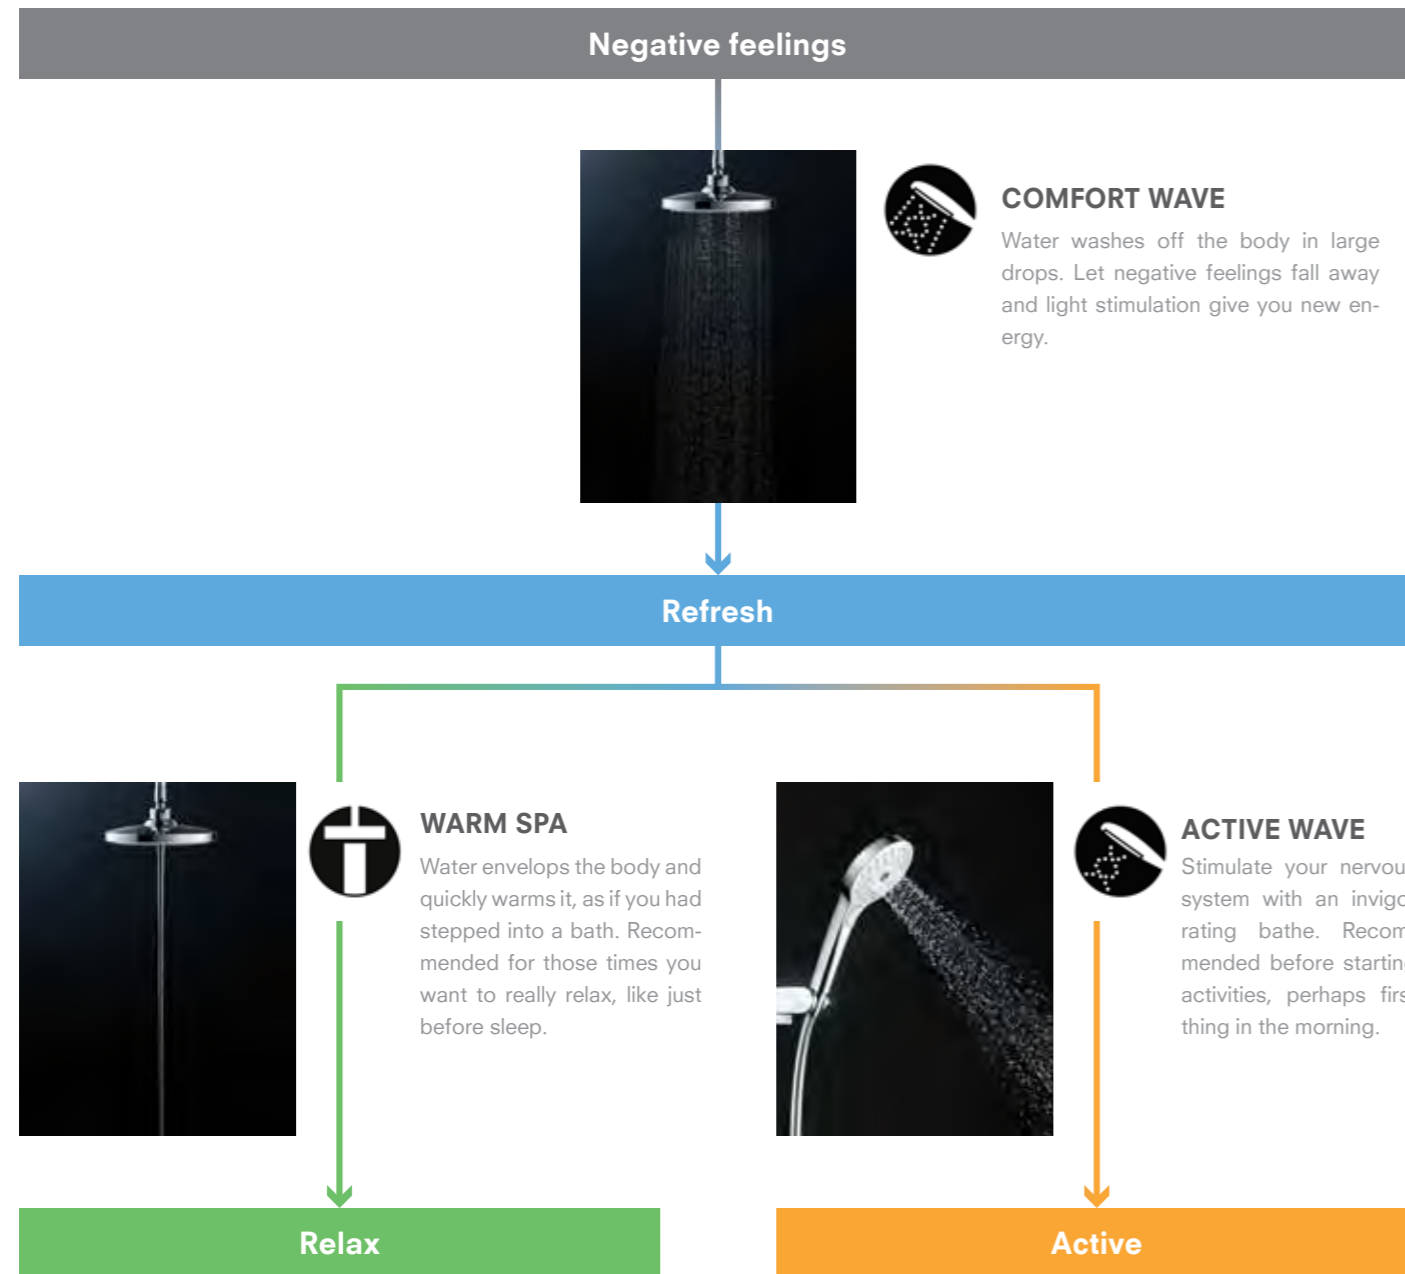

# Customize your shower, for a unique sensation.

Let luxury lead you to a new state of mind.

TOTO developed its multi-function shower for a more comfortable user experience. By quantitatively analyzing human sensation, we have researched and developed a shower with the optimum level of comfort. WARM SPA/COMFORT WAVE/ACTIVE WAVE are the pinnacles of this research. They will wash off negative feelings and guide you to a whole new state of mind. Wash away the weariness of the day, or wake up to a new morning with this shower. Let this time of luxury cleanse your soul.