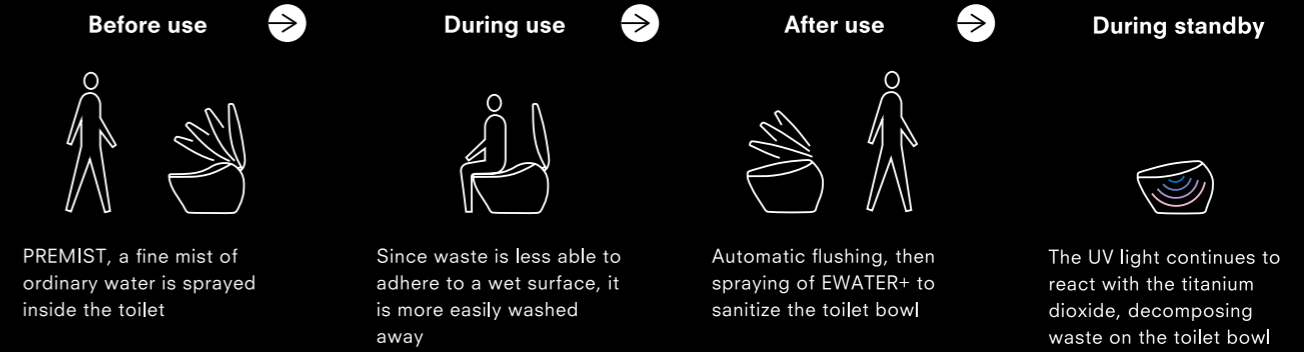

NEOREST  
WASHLET  
TOILETS  
LAVATORIES  
BATHTUBS  
FITTINGS & SHOWERS  
ACCESSORIES  
SUITES  
PUBLIC  
UNIVERSAL DESIGN

Photocatalytic glaze,  
the ultimate cleaning technology,  
has the natural power to  
decompose waste.

**ACTILIGHT** elevates toilet cleaning to an extraordinary new dimension. Comprising a bacteria-neutralizing ultraviolet light and a titanium dioxide-fired toilet bowl, this extraordinary technology initiates a photocatalytic process that breaks down even microscopic waste particles.

**State-of-the-art materials**

Titanium dioxide attracts water to the surface of the toilet bowl, setting the stage for photocatalysis. The toilet bowl's photocatalytic glaze layer also contains zirconium oxide, which provides its extreme durability.

**Operates 24 hours a day to maintain hygienic conditions**

The photocatalytic process with UV light and titanium dioxide produces Activated Oxygen from the ambient oxygen and water molecules, which further breaks down organic waste and reduces the food source that microbes feed on.