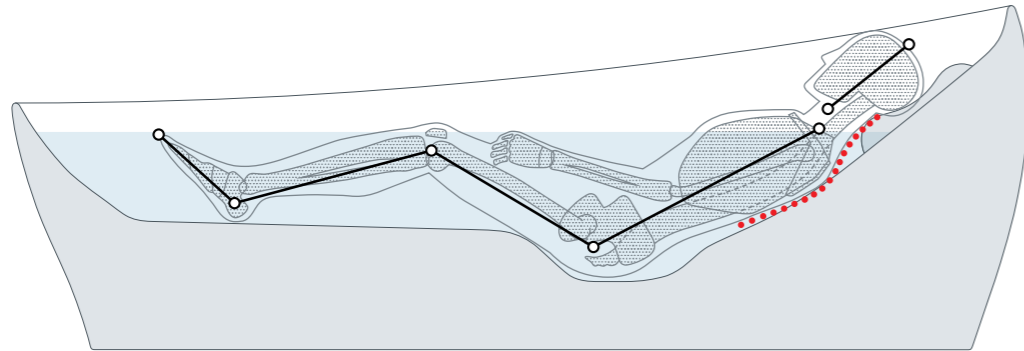

Bathing position comparison

ZERO DIMENSION

The posture of an astronaut resting in space ZERO DIMENSION bathing brings freedom from gravity, releasing stress on joints and encouraging ultimate relaxation.