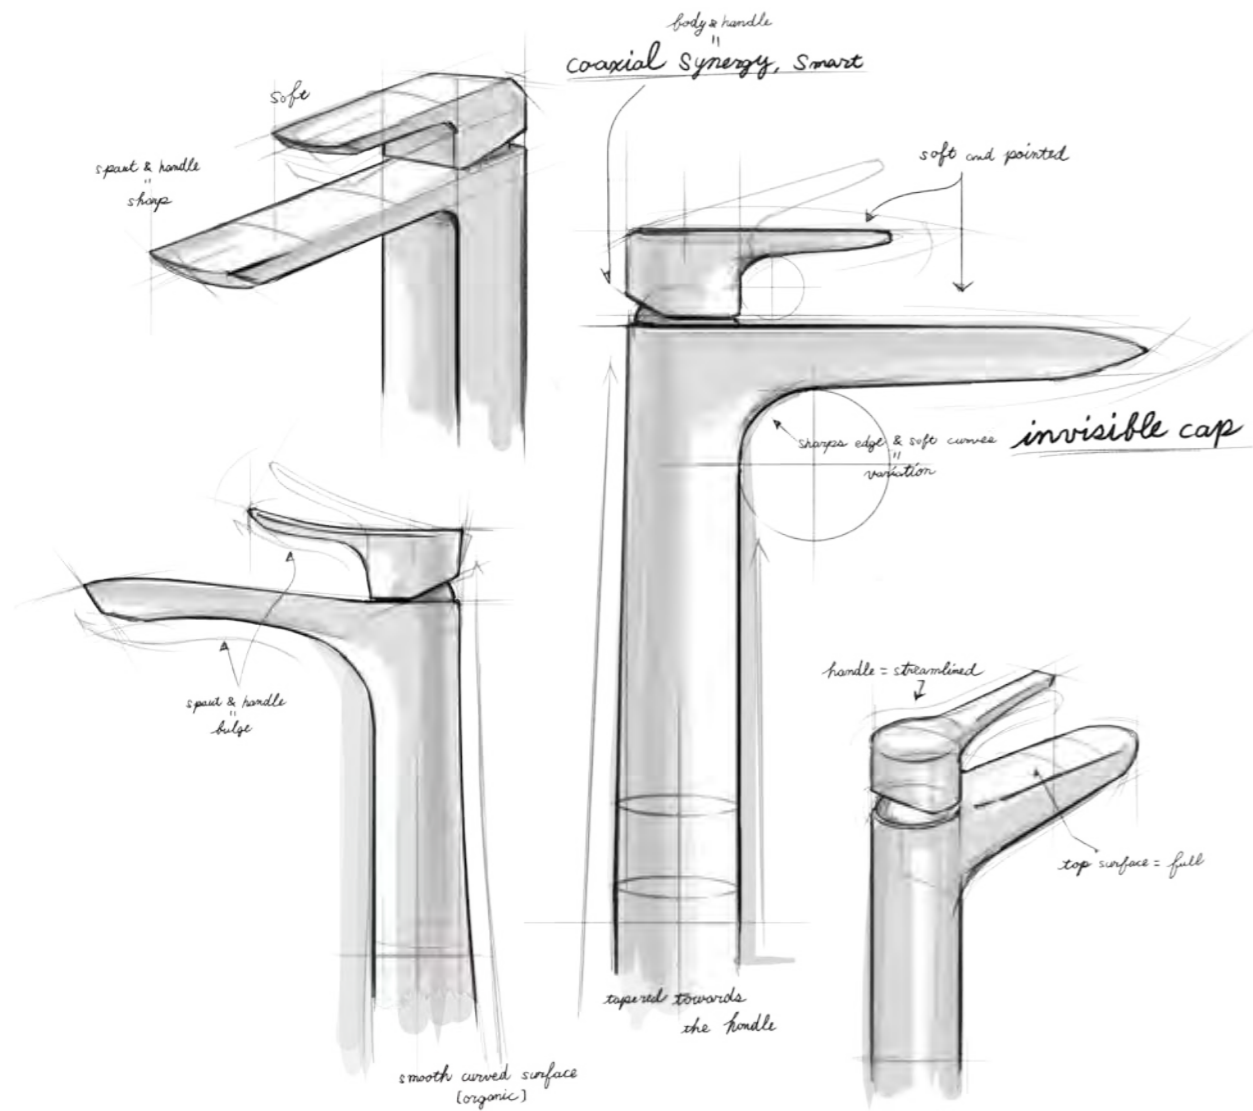

**Precise flow control, exclusive to TOTO.**

Our exclusive technology means new functionality. We took the core component of the valve, the ceramic disc, and customized its shape for ease of use. Compared to conventional faucets, it's easier to control water flow when just a little is required, such as when you are washing a contact lens. Because you can achieve the right amount of water flow instantly, it helps conserve water. \*Adjustable flow functionality is only available for lavatory faucet for deck mounted types "