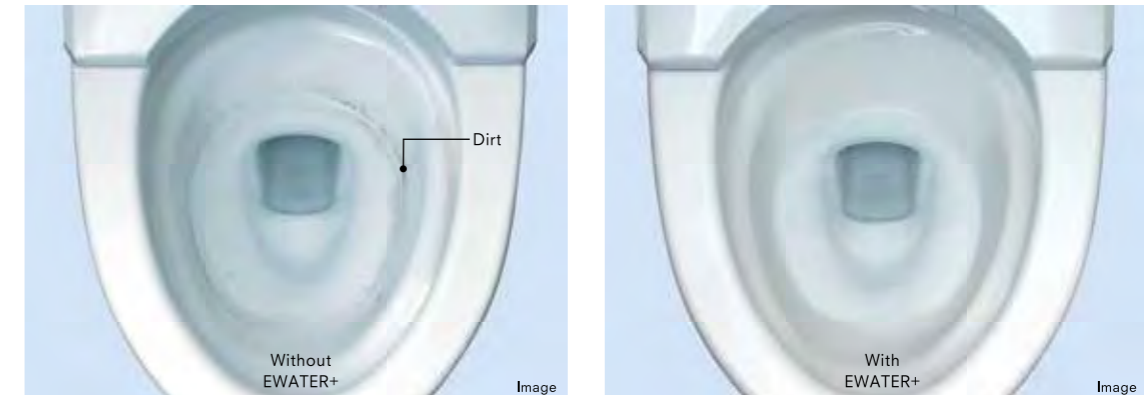

24H 365DAYS

360° cleaning power reaches every spot using less water.

**TORNADO FLUSH**

24H 365DAYS

**TORNADO FLUSH** not only cleans more effectively, it does so quietly using less water. Powerful streams of water merge and swirl 360 degrees, washing every spot inside the **RIMLESS** toilet bowl.

**Powerful washing where waste accumulates most easily**

TORNADO FLUSH's dynamic waterjet discharges from near the front of the toilet bowl, travels in a narrow channel along a hairpin curve, and with sustained water pressure thoroughly cleanses the areas where waste accumulates most easily—and then washes the entire bowl clean. Exquisitely high-quality ceramic makes this innovative design possible.

**RIMLESS**

The unique **RIMLESS** design not only leaves no place for waste and germs to hide. It also makes for a much easier to clean toilet.

Electrolyzed water  
removes waste, even  
bacteria you can't see.

**EWATER+ is a type of antibacterial water that sanitizes the wand and toilet bowl where waste and bacteria tend to accumulate and produce stains that can become permanent. Using no chemicals or cleaning agents, EWATER+ provides peace of mind every day that microscopic bacteria has no place to hide.**