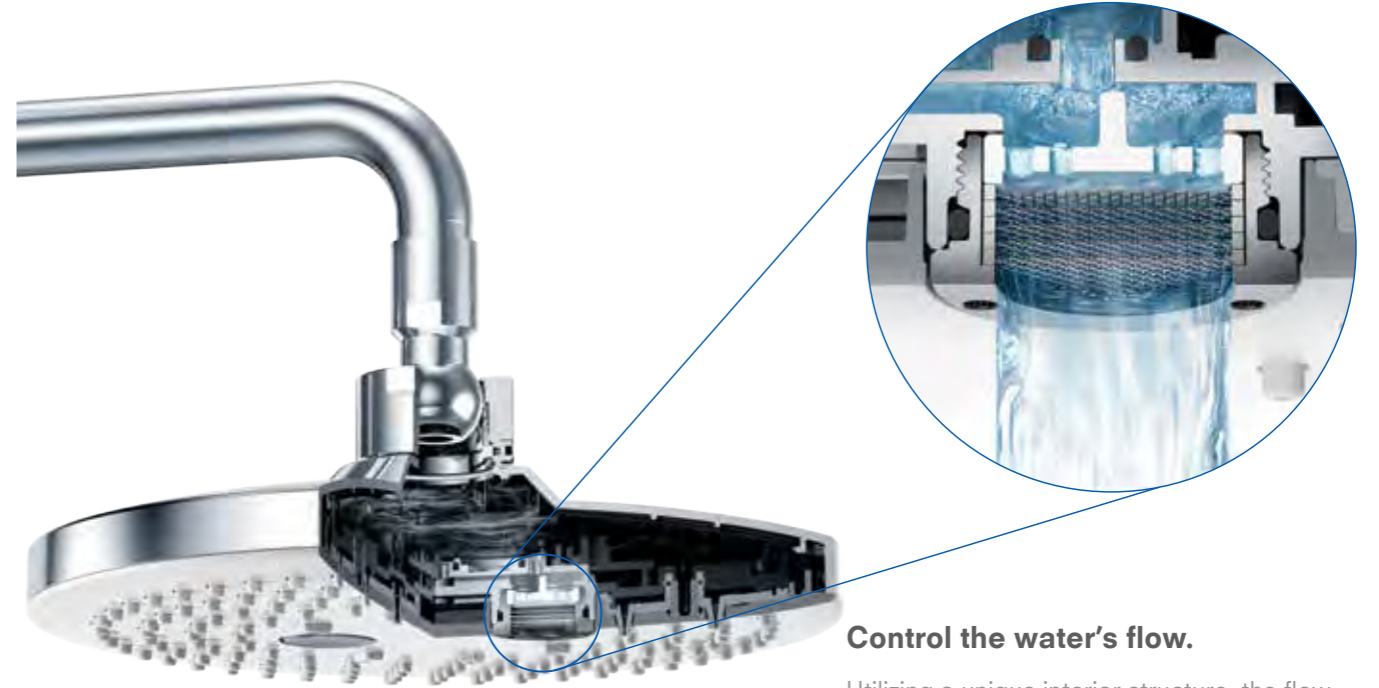

**Control the water's flow.**

Utilizing a unique interior structure, the flow of water is controlled to provide a smoother shower.

**WARM SPA**

**Let no heat escape. Be warmer.**

Smooth water release means less heat loss. The water cloaks your body, quickly warming it. This feature is now available not only in conventional over head showers, but hand showers too.