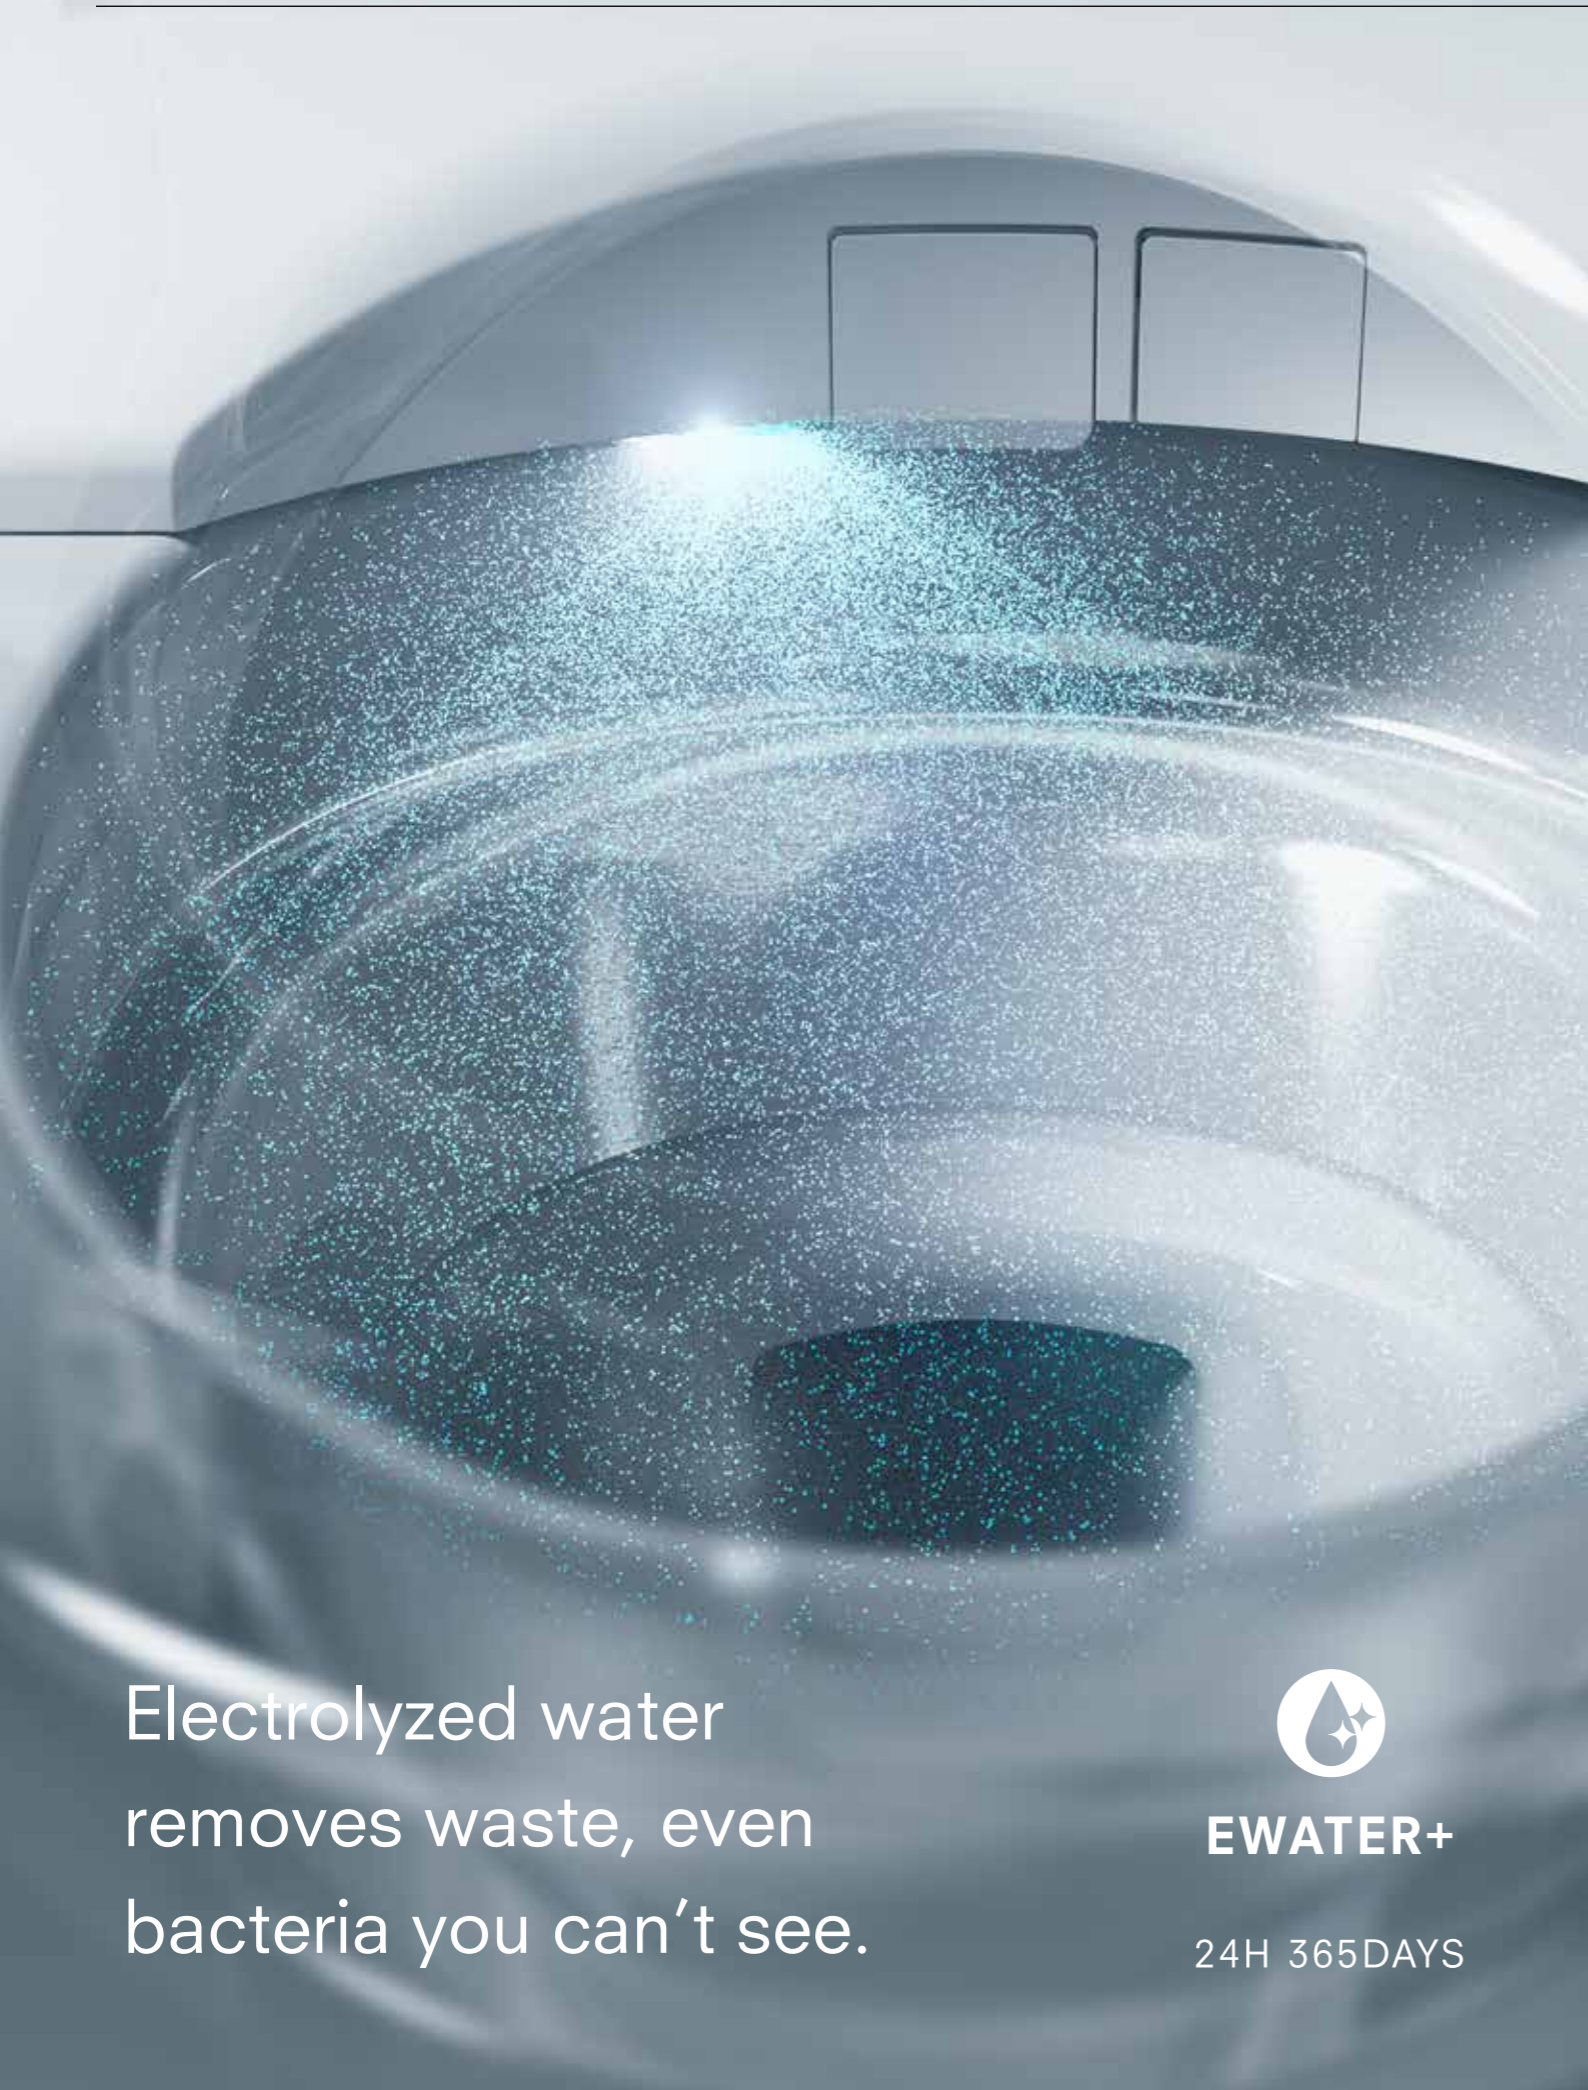

You can easily set the wand position according to your preference.

**Water Pressure  
Adjustment**

Select from five levels of water pressure.

Beautiful fit and pairing of the toilet bowl and seat.  
A further evolution of clean design.

Smooth gap-free design produces no shadows.

Simply attractive even when the lid is open.  
Free of unnecessary pieces, the smooth,  
even design ensures easy cleaning.

Electrolyzed water  
removes waste, even  
bacteria you can't see.