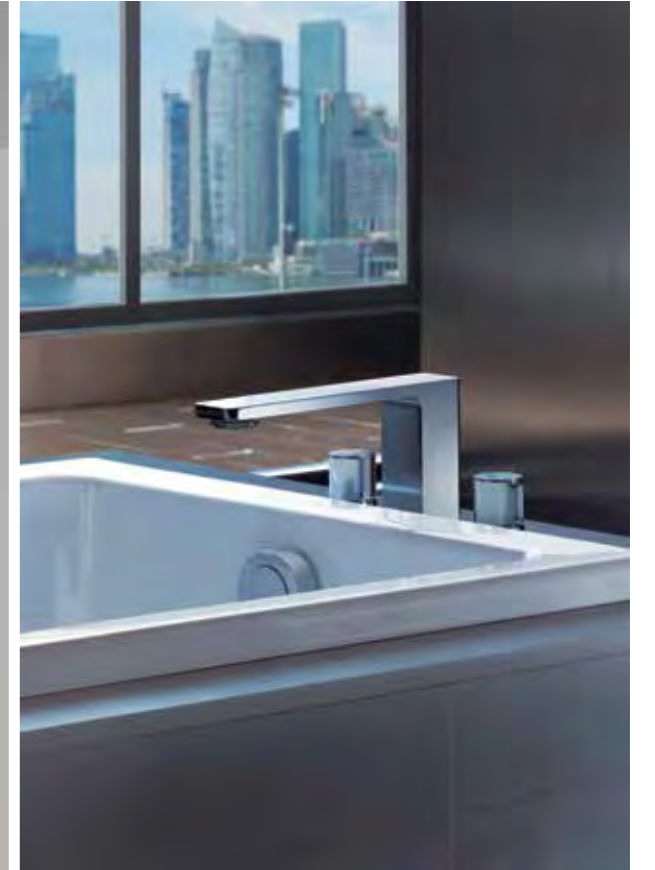

Find your way to Renesse if you desire streamlined design and timeless elegance. The impressive furnishings have smooth, seamless surfaces with chrome and stainless steel details. Yet, the rounded edges make it versatile to be combined with wood surfaces for a warmer look.