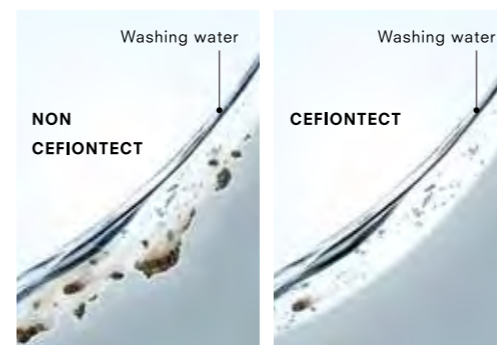

Your toilet reappears  
clean anew every time.

CEFIONTECT

TOTO TOILET TECHNOLOGIES:  
**CLEAN SYNERGY**

24H 365DAYS

TORNADO FLUSH

EWATER+

Ultra-smooth ceramic  
leaves nowhere for  
waste to cling.

**CEFIONTECT** is an ultra-smooth ceramic glaze that coats the toilet bowl. Its microscopic surface ridges are far smaller than waste particles, leaving no place for waste to gain a foothold. Extremely durable, **CEFIONTECT** is designed for enduring beauty and cleanliness.

Enlarged sectional image of toilet surface

**Eliminating the microscopic gaps where waste hides**

Conventional ceramic may appear perfectly smooth to the eyes, but has gaps where waste, mold and bacteria hide. At just one millionth of a millimeter, **CEFIONTECT**'s surface ridges are much tinier than waste particles.

**What makes CEFIONTECT so durable?**

Glass layers are burned onto conventional glaze, making **CEFIONTECT** an extremely durable material.

CEFIONTECT toilet micrograph \*1µm=0.001mm

**Water has a strong affinity to CEFIONTECT**

Hydrophilic describes organisms and materials that attract water. **CEFIONTECT** is hydrophilic. Water spreads easily over the toilet bowl, so waste particles easily wash away.

Water hydrophobic

Water hydrophilic