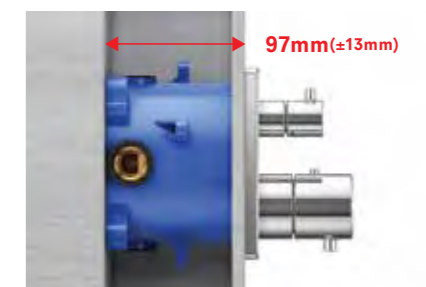

MINI UNIT

Small and Flexible.

The exact exterior you want.

Concealed faucets help to live up the bathroom. TOTO's MINI UNIT is a technology that gives you more space and freedom. We don't match the concealed system to each trim, instead we use a shared module. You can choose the functionality you need such as a single lever type, thermostat type, or touch button type, and also make choices based on design features such as circle or square fixtures.

Easier to install. Less load on the frame.

A high degree of flexibility when installing the MINI UNIT is one of its most attractive features. We were able to achieve one of the industry's smallest and lightest bodies for the concealed system. It puts only a minimal load on the architectural frames and has improved manageability during installation. In order to conceal the unit, the wall only needs to be 97mm, and the system is able to absorb installation errors of ±13mm.

Industry-leading miniaturization. Beauty in balance.

We shrunk the unit to one of the industry's smallest. The trims are also some of the most compact. In addition, our progress towards uniform sizes mean units can be used simultaneously to create a beautiful space. We also strived to make the trim as thin as possible. A bathroom of unity and style can be yours.