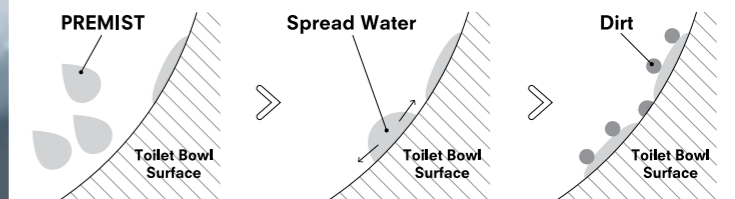

PREMIST

PREMIST automatically sprays water over the surface of the inner toilet bowl before every use. Due to the ceramic's hydrophilic nature, waste washes away more easily.