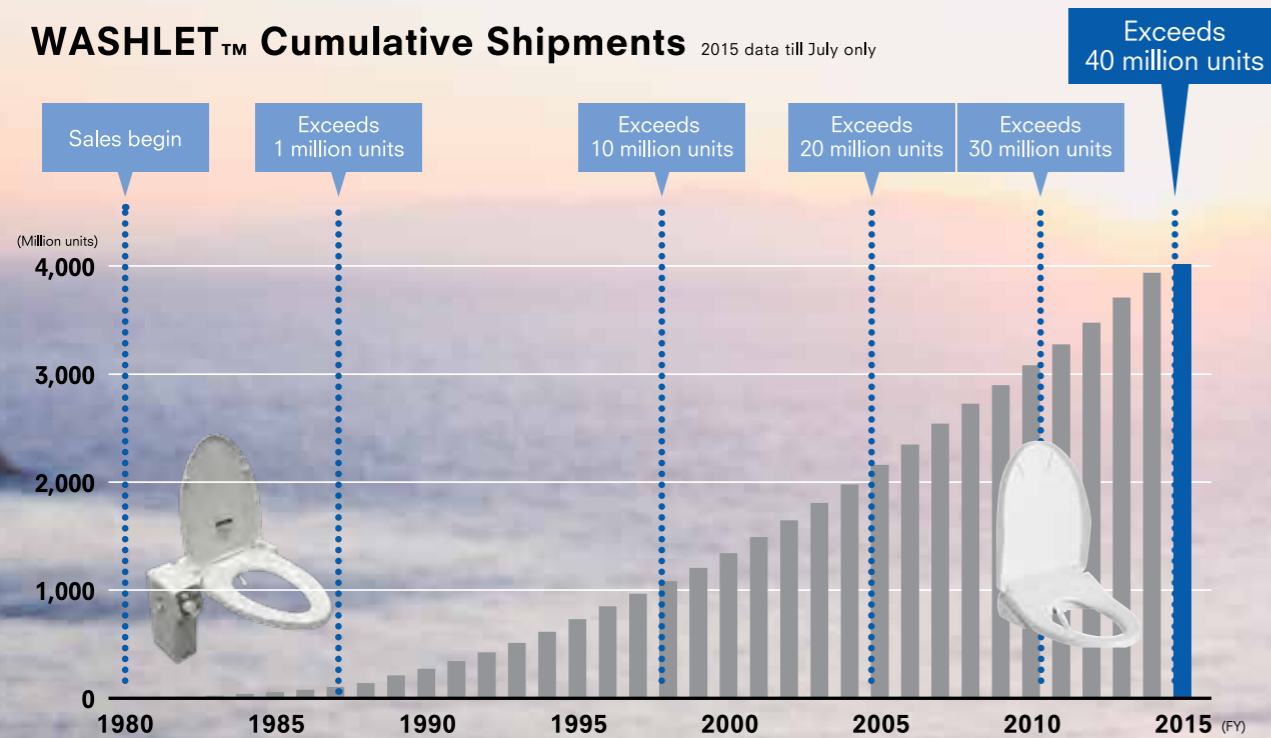

WASHLET™.

Life-changing technology that brings wellness to life.

Launched in 1980, WASHLET began a revolution. It was a concept so innovative and so intelligently designed that it reinvented the way people perform the most vital daily ritual of the day. WASHLET introduced the custom of cleansing washing to a world that had long relied on the less sanitary and far less comfortable method of wiping with toilet paper. Beyond the hygiene, this life-changing product brings a sense of harmony and wellness to daily life. By 2015, over 40 million units had been sold. In 2017, WASHLET was ranked the No. 1 spray seat brand in the world. Today, with focus on wellness, TOTO continues to develop advanced new technologies for WASHLET.

WASHLET™ Cumulative Shipments 2015 data till July only