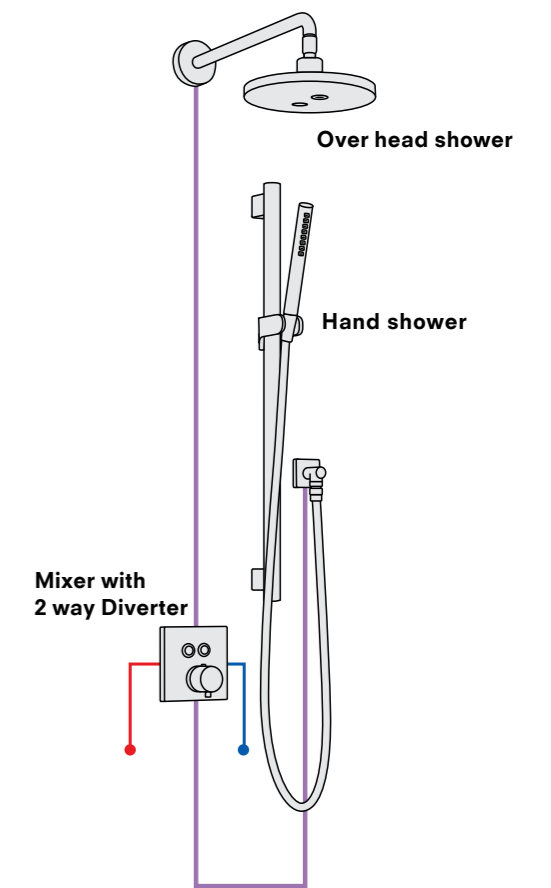

2 OUTLET

Enjoy a different kind of bath.

A shower space designed with 2 shower outlets (for e.g. a hand shower + a overhead shower). It depends on how your personal preference on how you wish to combine your showers for the best shower experience.

— Hot water — Cold water — Mixing water