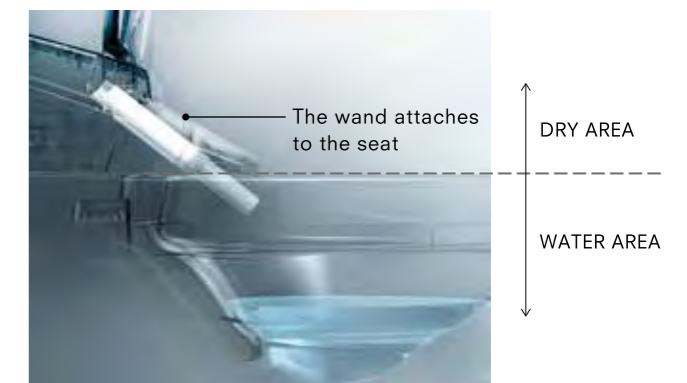

Antibacterial self-cleaning inside the mechanism, too

Self-cleans with water

Self-cleans with water

Self-cleans inside and out with EWATER+

Self-cleans inside with EWATER+

Always Keeping Conditions Clean

Made of high-quality waste-resistant resin and automatically sprayed with EWATER+ after each use, the wand is extremely resistant to waste and stains. What's more, the wand attaches to the seat, not the bowl, so waste is less likely to even reach it. Though the wand is self-cleaning, you will appreciate how easily you can reach it and wipe it spotless.

Ultra-powerful water conservation.  
Flushes waste completely every time — no matter where the toilet is located.

**HYBRID ECOLOGY SYSTEM**

**HYBRID ECOLOGY SYSTEM** combines two innovative water streams—one from the plumbing system and one from a small tank inside the toilet—to maximize flushing efficiency. Using minimal water, **HYBRID ECOLOGY SYSTEM** is so effective at removing waste that a second flush is never required. What's more, the flushing power remains strong regardless of how high up in a building the toilet is located.