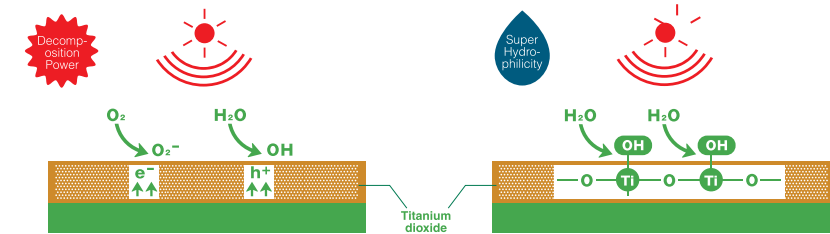

When exposed to light, titanium dioxide produces electrons (e⁻) and holes (h⁺). These react with oxygen and water (O₂, H₂O) in the air to produce activated oxygen (O₂⁻, OH). This oxygen decomposes organic substances on the surface of products.

When titanium dioxide (TiO₂) is exposed to light, the titanium (Ti) reacts with water (H₂O) in the air, producing a hydrophilic layer that easily washes away any dirt or grime.

Antibacterial

Antibacterial metals make it possible for surfaces with Hydrotect to decompose bacteria in poor-lit areas as well as under the sun. This improves hygiene on walls and floors in indoor areas such as toilets, bathrooms and kitchens.