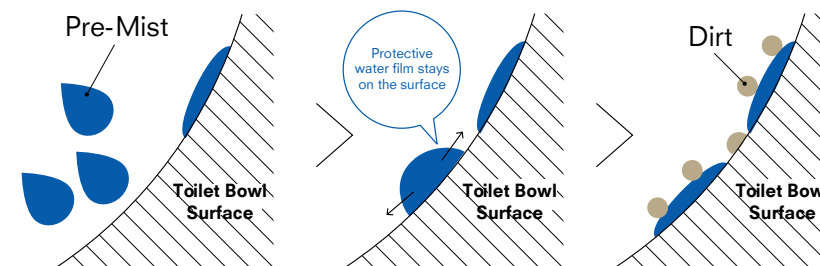

PRE MIST

The PreMist function ensures the greatest possible hygiene from the very first moment. The toilet bowl is sprayed with water prior to use. This fine film of water over the CeFi-ONtect glaze helps eliminate dirt and waste 80% better with each flush. This makes the toilet easier to clean without the need of aggressive cleaning, and improves overall hygiene.