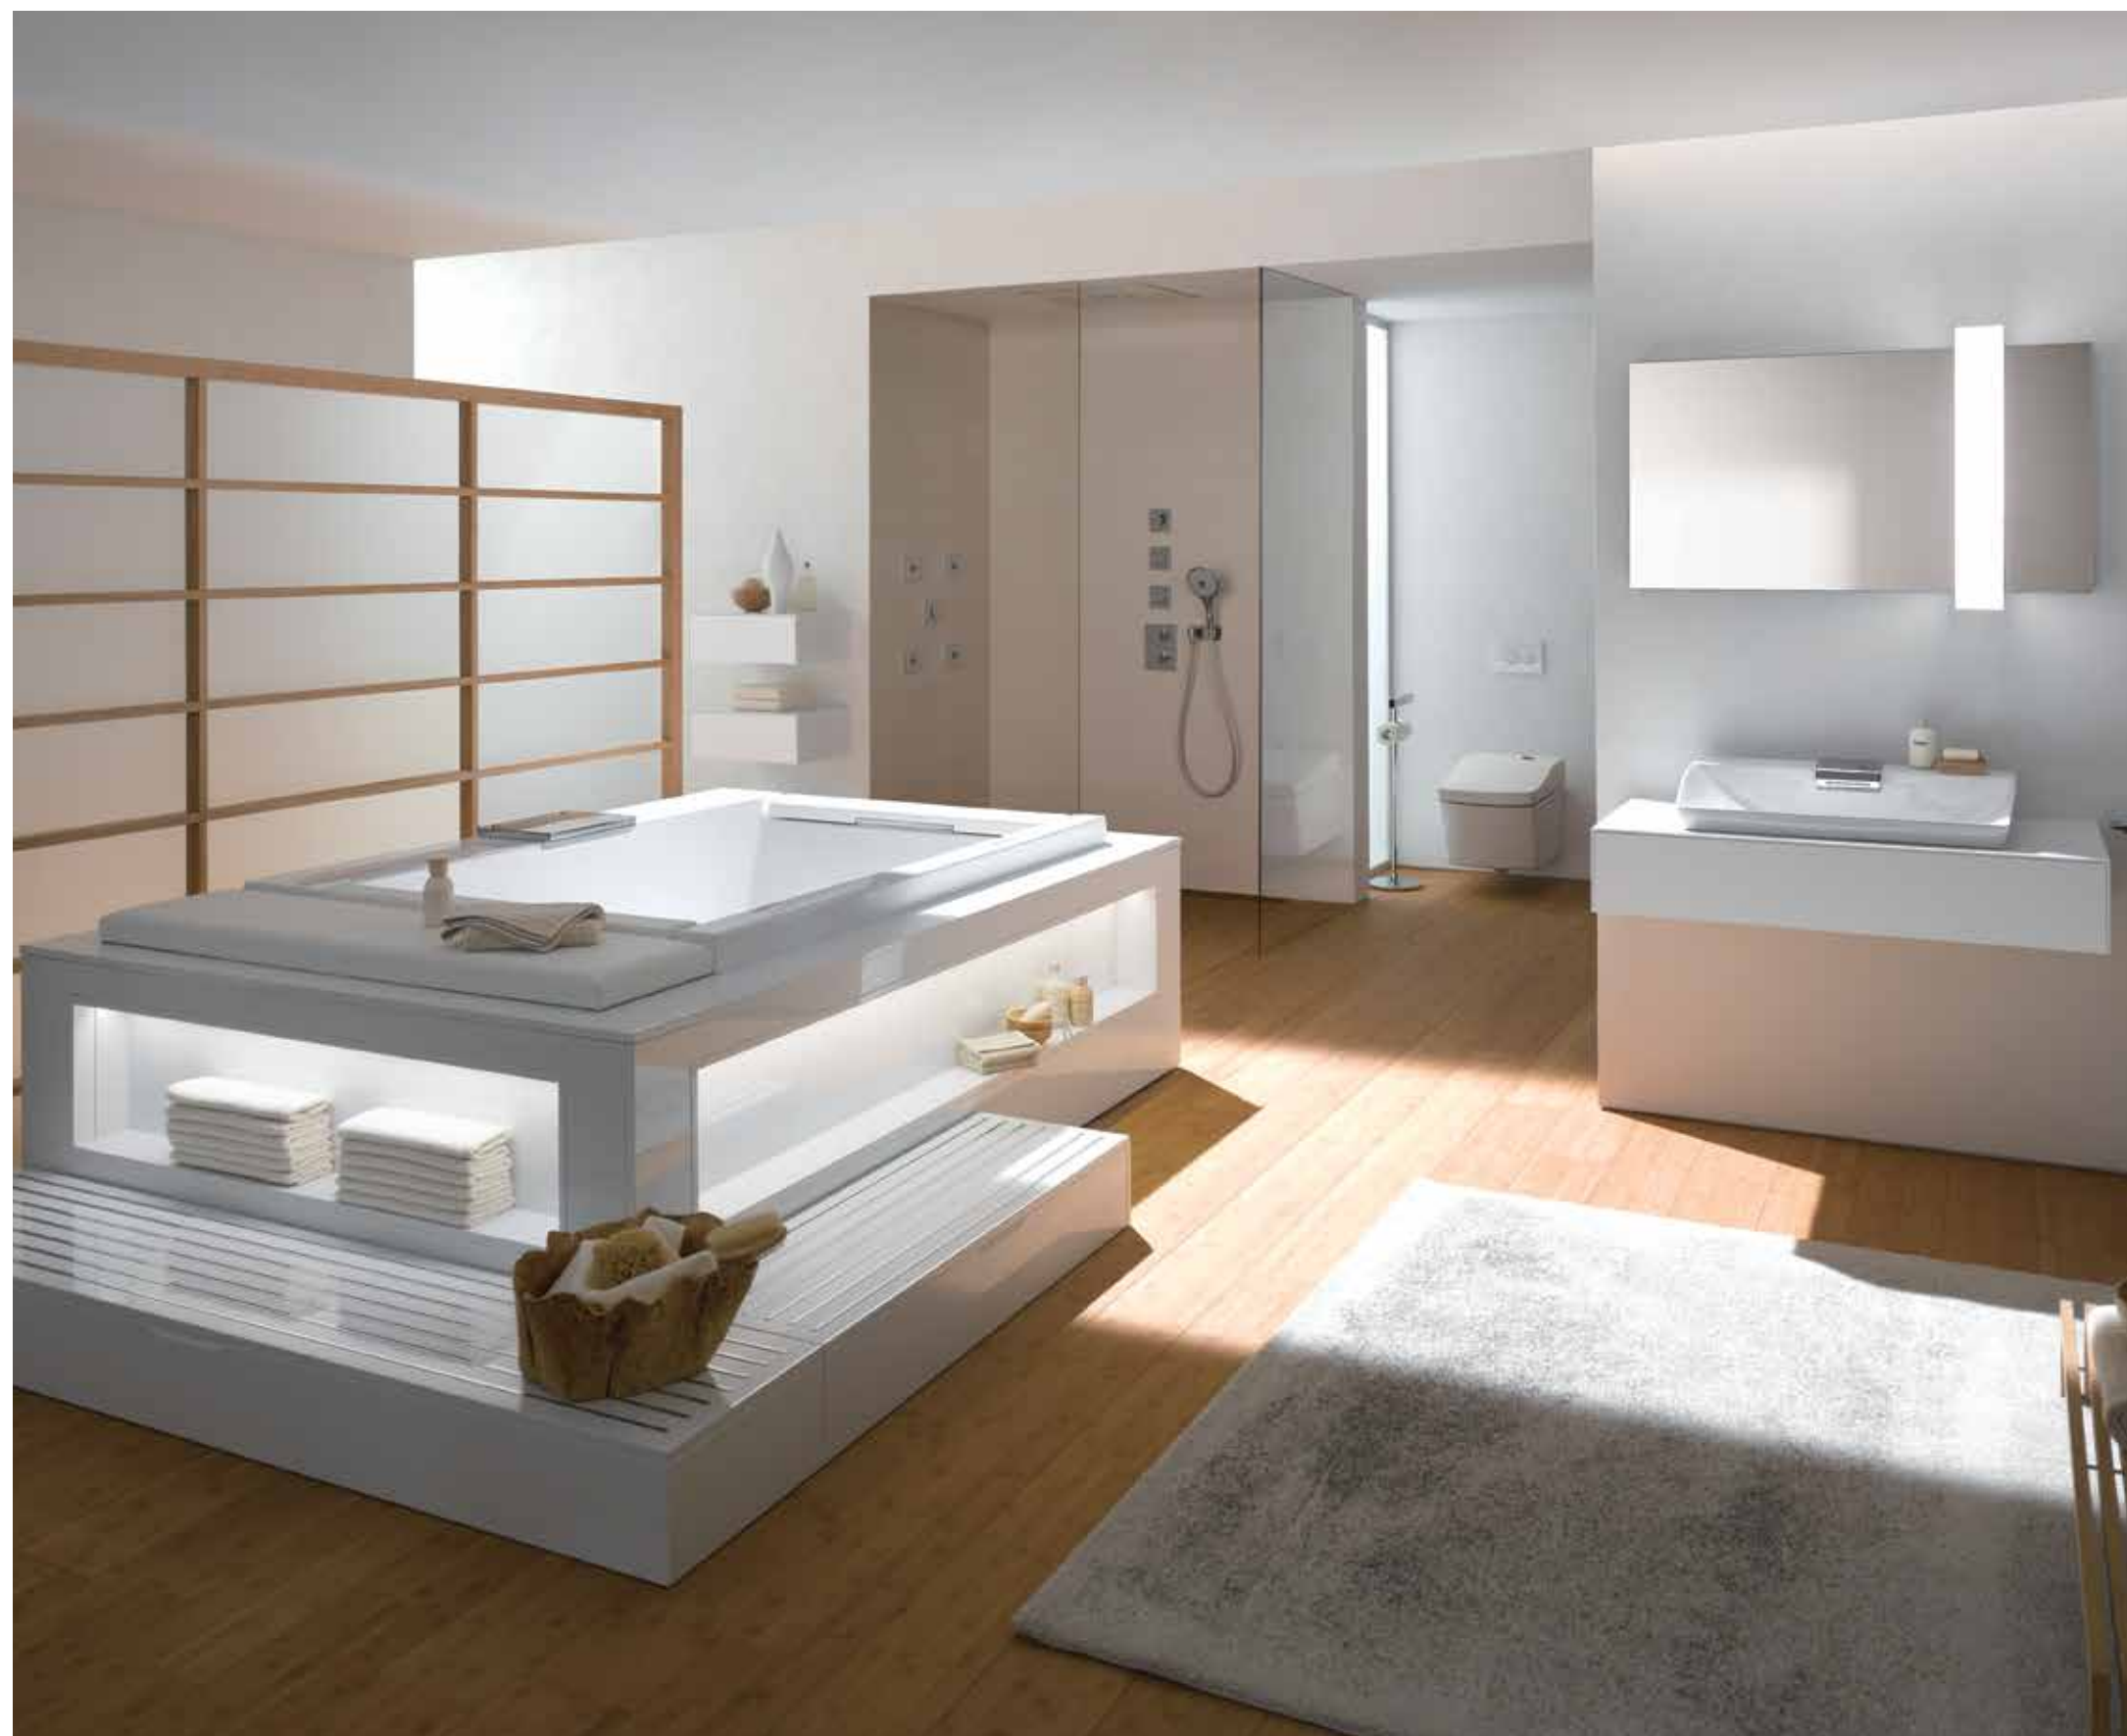

The UV light is located inside the lid. The zirconium oxide in the glaze provides superior durability while giving the bowl a shimmering quality.

THE PURIFICATION CYCLE

When the Neorest is not in use, the ultraviolet light automatically turns on to ensure a continuously clean toilet bowl.

NEOREST represents a new style of leisure bathing. It brings you a pure enjoyment by which you can get released both physically and psychologically when having the bath. You can gain the natural implication of the combination of water and people without any hustle and bustle.