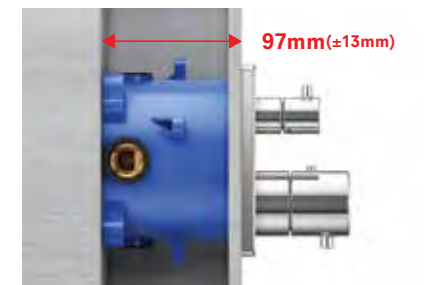

Easier to install. Less load on the frame.

A high degree of flexibility when installing the MINI UNIT is one of its most attractive features. We were able to achieve one of the industry's smallest and lightest bodies for the concealed system. It puts only a minimal load on the architectural frames and has improved manageability during installation. In order to conceal the unit, the wall only needs to be 97mm, and the system is able to absorb installation errors of ±13mm.