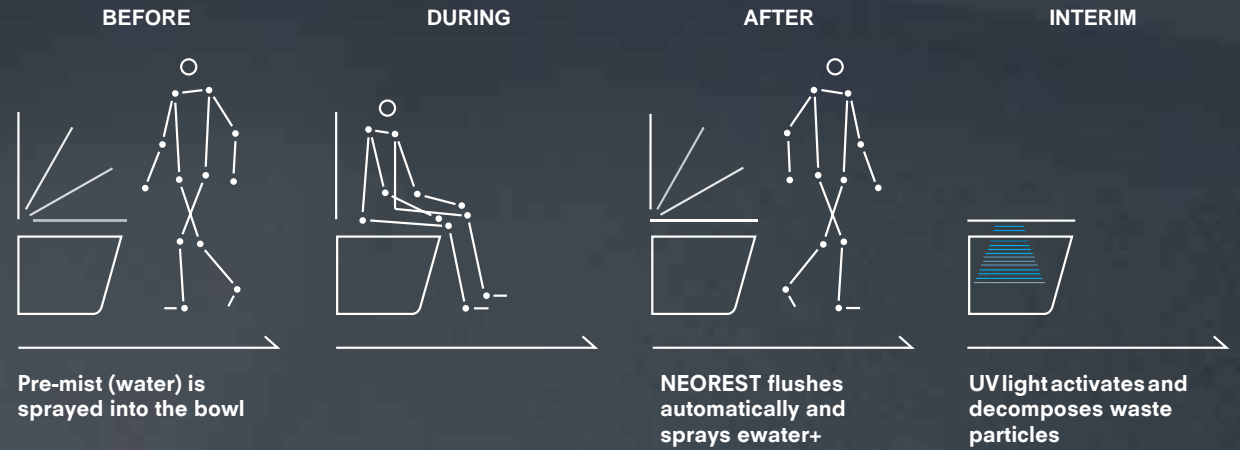

SUITES

PUBLIC

UNIVERSAL DESIGN

TILES

MECHANISM

Actilight includes two key features: an ultraviolet light inside the lid and a scientifically formulated glaze that's fired onto the bowl. These two technologies work together with oxygen and water in the air to generate the photocatalytic process that decomposes bacteria and waste.

The UV light is located inside the lid. The zirconium oxide in the glaze provides superior durability while giving the bowl a shimmering quality.

THE PURIFICATION CYCLE

When the Neorest is not in use, the ultraviolet light automatically turns on to ensure a continuously clean toilet bowl.

NEOREST represents a new style of leisure bathing. It brings you a pure enjoyment by which you can get released both physically and psychologically when having the bath. You can gain the natural implication of the combination of water and people without any hustle and bustle.