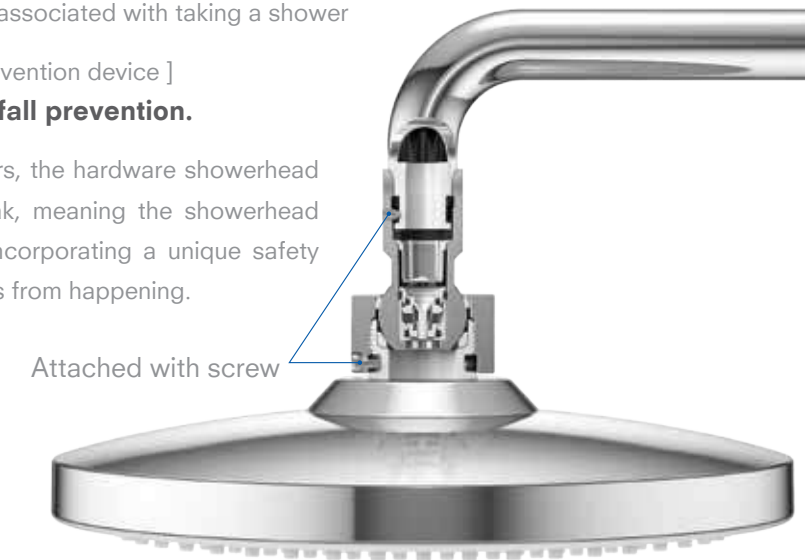

ACTIVE WAVE

Conventional Shower

A perfect showering experience with just one touch.

Choose your shower experience with a simple switch.

For the hand shower we installed a switch right at your fingertip, and for the over head shower the switch is located inside the showerhead. For the hand shower you can change easily between WARM SPA/ COMFORT WAVE/ ACTIVE WAVE, and for the over head shower between WARM SPA and COMFORT WAVE. Feel free to enjoy the perfect shower for your mood.

[Over head shower fall-prevention device]
Multiple structures for fall prevention.

When used over many years, the hardware showerhead mount can loosen or break, meaning the showerhead could potentially fall. By incorporating a unique safety feature, we can prevent this from happening.