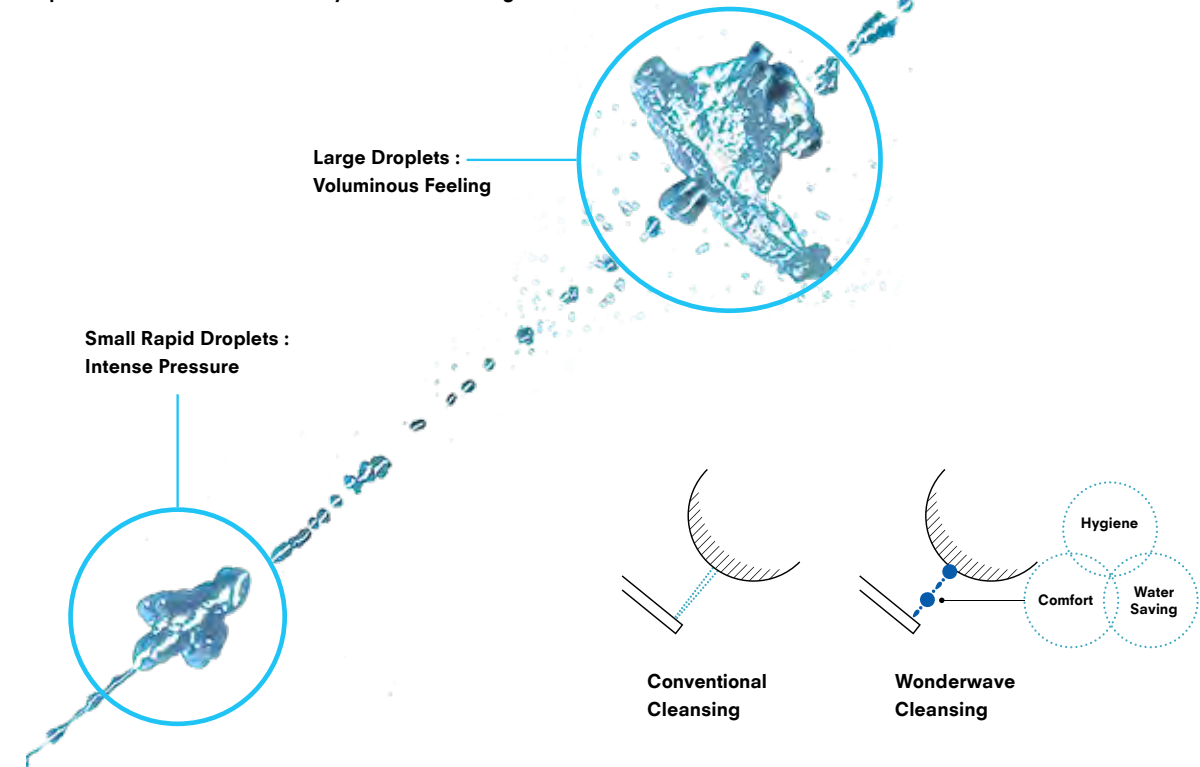

All areas of the WASHLET can be easily reached. There are no hidden crevices making it easy to reach and clean.

EASY CLEANING

Seat cover can be easily removed and attached back for easy and convenient manual cleaning.

EASY REMOVAL OF WASHLET

The WASHLET can be easily slot in and out from the toilet unit via the baseplate. As such it is user-friendly for the user to remove the washlet for simple cleaning.

WASHLET CLEANSING FEATURES

WONDER WAVE CLEANSING

This technique sprays water droplets in rapid succession to achieve powerful cleansing while only using small amount of water. This technology strikes a balance between eco-friendliness and comfort by supplying an alternate motion of large and small water droplets to provide a sense of abundance yet sufficient strength.