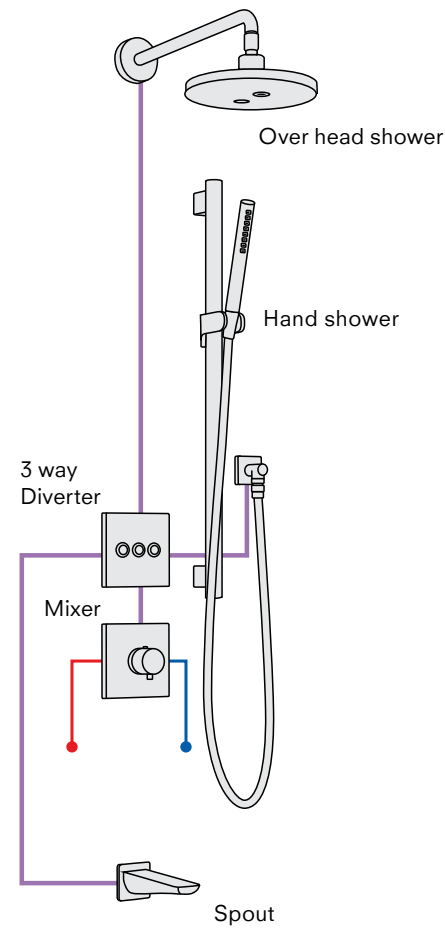

3 OUTLET

The most varied way to have fun

A shower space designed with 3 shower outlets (handshower, overhead shower, bath spout). The system that will give you the most varied shower experience.

— Hot water — Cold water — Mixing water

Compatible trim variations

A varied product lineup. Choose functionality and design based on your preferences.

		Handle Type			Switch Type	
		Round Design (Ø135mm)	Square Design (130mm)	Concealed Valve	Square Design (135mm)	Concealed Valve
1 OUTLET	Thermostat Mixer With Volume Control	TBV01407B	TBV02403B	TBN01001B	TBV02405B	TBN01001B
	Single Lever Mixer Without Diverter	GO series TBG01303B GS series TBG03303B	GR series TBG02303B GA series TBG04303B		-	-
2 OUTLET	Thermostat Mixer With 2 Way Diverter	TBV01408B	TBV02404B	TBN01001B	TBV02406B	TBN01001B
	Single Lever Mixer With Diverter	GO series TBG01304B GS series TBG03304B	GR series TBG02304B GA series TBG04304B		-	-
3 OUTLET	3 Way Diverter With Stop Valve	TBV01102B	TBV02102B	TBN01104B + TBN01001B	TBV02105B	TBN01001B + TBN01001B
	Thermostat Mixer Only Temp. Control	TBV01406B	TBV02401B		TBV02402B	

Instruction

1 OUTLET	Thermostat Mixer With Volume Control Handle Type - a Flow Rate Control - b Temp. Control	Single Lever Mixer Without Diverter - a Lever Up/down(On/off) - b Flow Rate Control - c Temp. Control
2 OUTLET	Thermostat Mixer With 2 Outlet Diverter Handle Type - a Flow Rate Control - b Divert - c Temp. Control	Single Lever Mixer With Diverter - a Lever Pull/push(Divert) - b Temp. Control - c Lever Up/down(On/off) - d Flow Rate Control
3 OUTLET	Thermostat Mixer With Volume Control Handle Type - a Flow Rate Control - b Divert - c Off	Thermostat Mixer Only Temp. Control Handle Type a Temp. Control