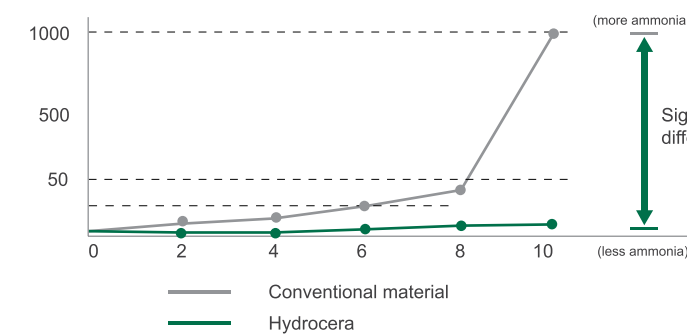

ANTI-ODOUR

Anti-odour Test by Ammonia Level (ppm)

Testing Method

1. Urine is applied on the surfaces.
2. The ammonia level is measured after two days.