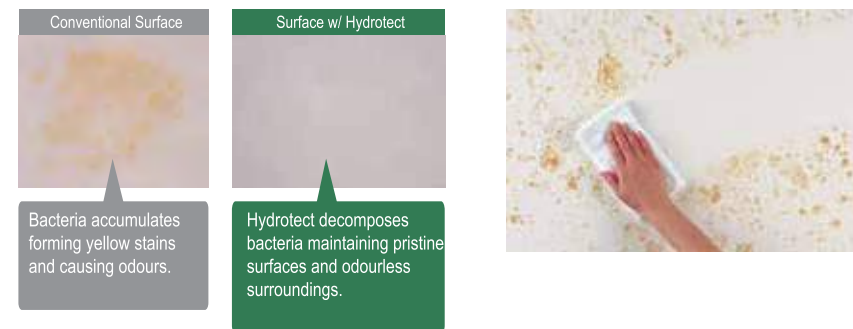

Highly Durable

HYDROCERA is fired under extremely high temperatures of 1200°C making it exceptionally durable and long-lasting.

Material Components of Hydrocera:

NEOREST
CONCEPT SUITES
WASHLET
TOILETS
LAVATORIES
BATHTUBS
FITTINGS & SHOWERS
ACCESSORIES
SUITES
PUBLIC
UNIVERSAL DESIGN
TILES