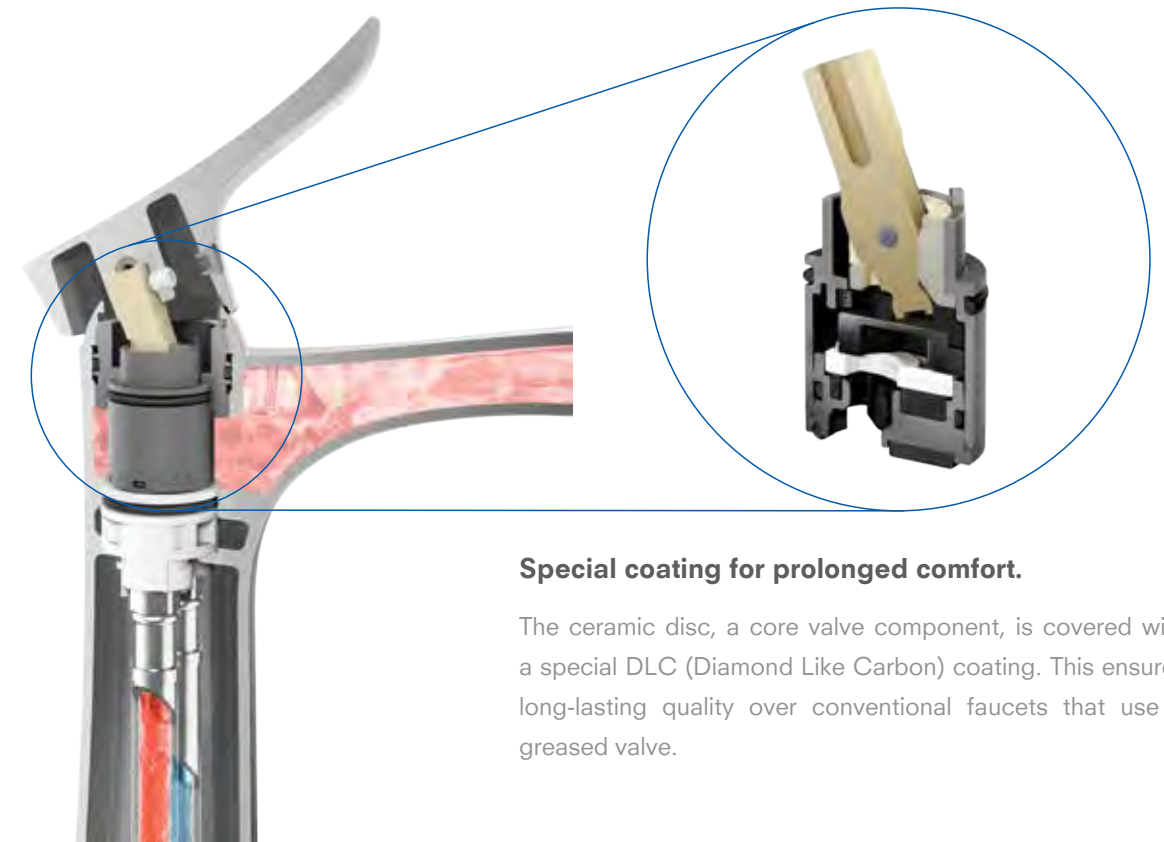

Special coating for prolonged comfort.

The ceramic disc, a core valve component, is covered with a special DLC (Diamond Like Carbon) coating. This ensures long-lasting quality over conventional faucets that use a greased valve.

Precise flow control, exclusive to TOTO.

Our exclusive technology means new functionality. We took the core component of the valve, the ceramic disc, and customized its shape for ease of use. Compared to conventional faucets, it's easier to control water flow when just a little is required, such as when you are washing a contact lens. Because you can achieve the right amount of water flow instantly, it helps conserve water. *Adjustable flow functionality is only available for lavatory faucet for deck mounted types "