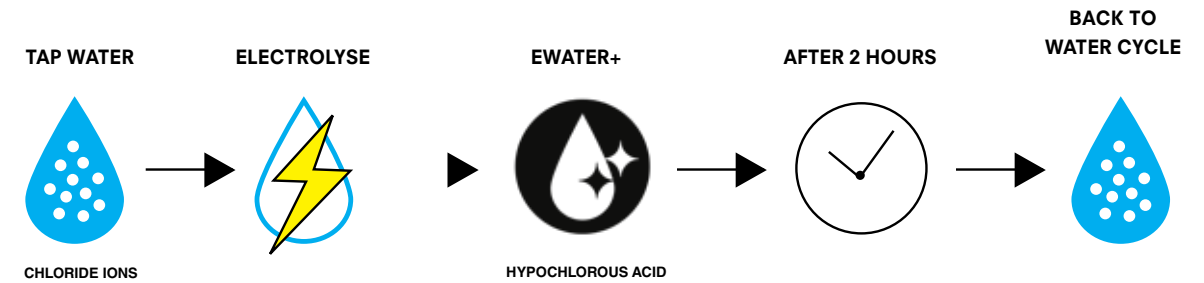

SUITES

PUBLIC

UNIVERSAL DESIGN

TILES

MECHANISM

Actilight includes two key features: an ultraviolet light inside the lid and a scientifically formulated glaze that's fired onto the bowl. These two technologies work together with oxygen and water in the air to generate the photocatalytic process that decomposes bacteria and waste.

EWATER+

What is EWATER+ Technology?

EWATER+ is an antibacterial liquid that prevents waste particles from accumulating and staining the toilet bowl. It is automatically sprayed onto the toilet bowl after flushing. It eliminates 99.9% of bacteria and sterilises the bidet nozzle after every use.

ELIMINATING OF BACTERIA 99% THAT CAN BE FOUND ON THE TOILET BOWL

HOW IT WORKS

When naturally occurring chloride ions in tap water are electrolysed, they turn into hypochlorous acid, the active ingredient of ewater+. Hypochlorous acid is capable of instantly sterilising a dirty surface.

EWATER+ converts back into regular water after two hours, making it an Earth-friendly alternative to harsh household cleaning agents.

PRE MIST

The PreMist function ensures the greatest possible hygiene from the very first moment. The toilet bowl is sprayed with water prior to use. This fine film of water over the CeFi-ONtect glaze helps eliminate dirt and waste 80% better with each flush. This makes the toilet easier to clean without the need of aggressive cleaning, and improves overall hygiene.