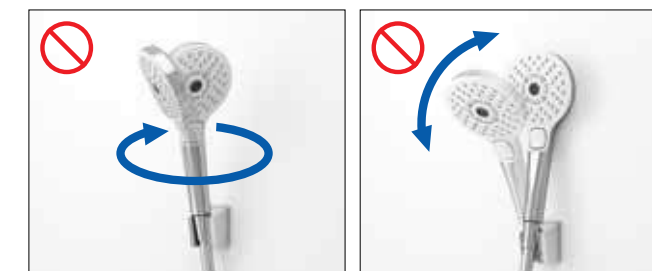

[Shower Holder]
Stopping plate peeling and rotation before they start.

Holder (Additional Resin Layer)

With our original safety design, we adopted a shower holder system from which the metal plating does not easily come off. Thus we can prevent injury caused by touching the area that would normally be exposed.

Rubber Cap (with protrusion)

The showerhead is prevented from unintentionally spinning or coming off of the holder because of the power of the water.

Anti Spin

Anti-Fly Out