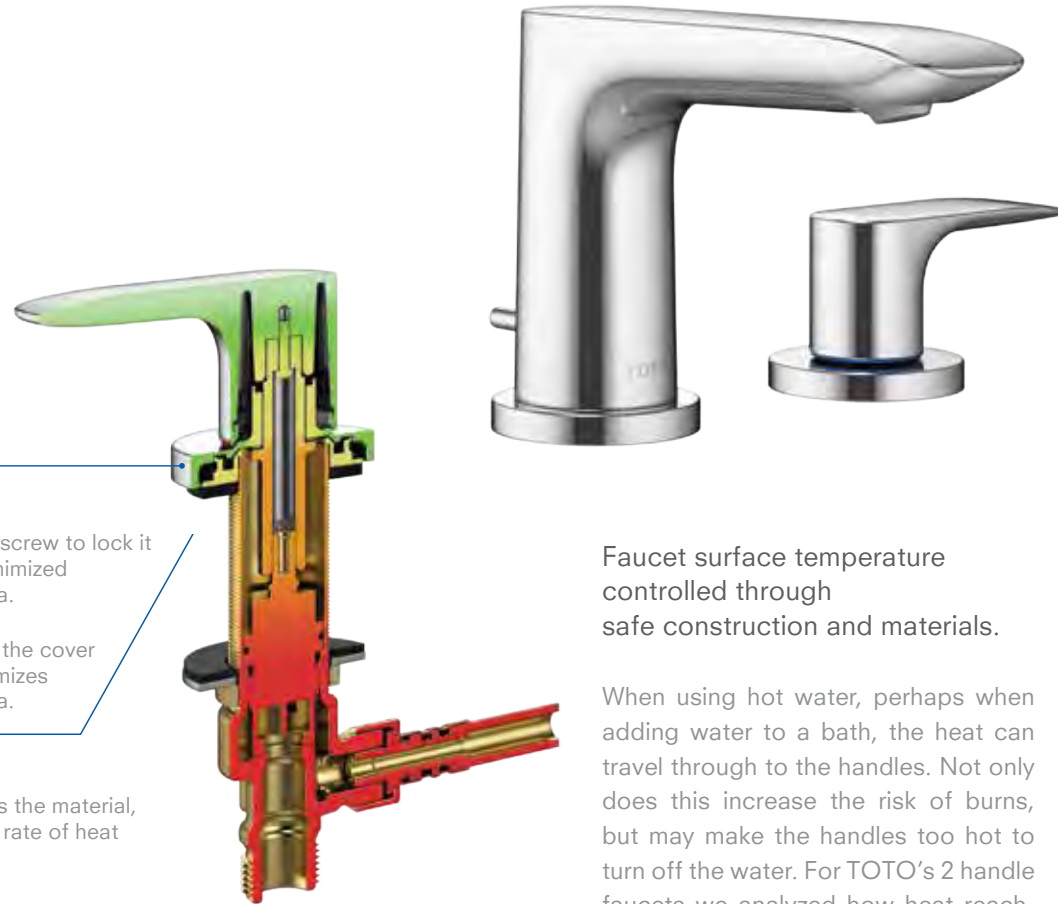

Safety with you in mind.

1. **Face Plate**
1. By using a lock screw to lock it in place, we minimized the contact area.
  2. A gap between the cover and inside minimizes the contact area.
3. **Attachment**
1. By using SUS as the material, we lowered the rate of heat conductivity.
  2. By creating grooves, we lessened the contact area.

~45°C   ~50°C   50°C~   90°C

Faucet surface temperature controlled through safe construction and materials.

When using hot water, perhaps when adding water to a bath, the heat can travel through to the handles. Not only does this increase the risk of burns, but may make the handles too hot to turn off the water. For TOTO's 2 handle faucets (sinks and bathtubs) all come with this high-level safety feature.

That Quality : Only TOTO

We imagined the worst case usage scenario, and worked back from there to determine the required surface temperature. For example, even when 90 °C hot water passes through, the area that comes into hand contact will remain 45°C (close to shower temperature) or less.

For Lavatory Space

ZL Series TLP02201B 2 Handle Lavatory Faucet (3 Holes)	GA Series TLS04201B 2 Handle Lavatory Faucet (3 Holes)	GO Series TLG01201B 2 Handle Lavatory Faucet (3 Holes)	GR Series TLG02201B 2 Handle Lavatory Faucet (3 Holes)	GA Series TLG04201B 2 Handle Lavatory Faucet (3 Holes)
LB Series TLS01201B 2 Handle Lavatory Faucet (3 Holes)	LN Series TLS02201B 2 Handle Lavatory Faucet (3 Holes)			

For Bathtub Space

ZL Series TBP02201B Bath Filler (3 Holes)	ZL Series TBP02202A Bath & Shower Set (4 Holes)	GA Series TBG04201B Bath Filler (3 Holes)	GA Series TBG04202A Bath & Shower Set (4 Holes)	GO Series TBG01201B Bath Filler (3 Holes)
GO Series TBG01202A Bath & Shower Set (4 Holes)	GR Series TBG02201B Bath Filler (3 Holes)	GR Series TBG02202A Bath & Shower Set (4 Holes)	GS Series TBG03201B Bath Filler (3 Holes)	GS Series TBG03202A Bath & Shower Set (4 Holes)
LB Series TBS01201B Bath Filler (3 Holes)	LB Series TBS01202B Bath & Shower Set (4 Holes)	LN Series TBS02201B Bath Filler (3 Holes)	LN Series TBS02202B Bath & Shower Set (4 Holes)	

NEOREST
CONCEPT SUITES
WASHLET
TOILETS
LAVATORIES
BATHTUBS
FITTINGS & SHOWERS
ACCESSORIES
SUITES
PUBLIC
UNIVERSAL DESIGN
TILES