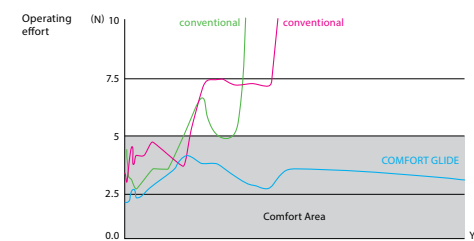

That Quality : Only TOTO

The graph shows the number of years in use, and its operating force. It is evident that comfort lasts for a long time with models featuring COMFORT GLIDE.