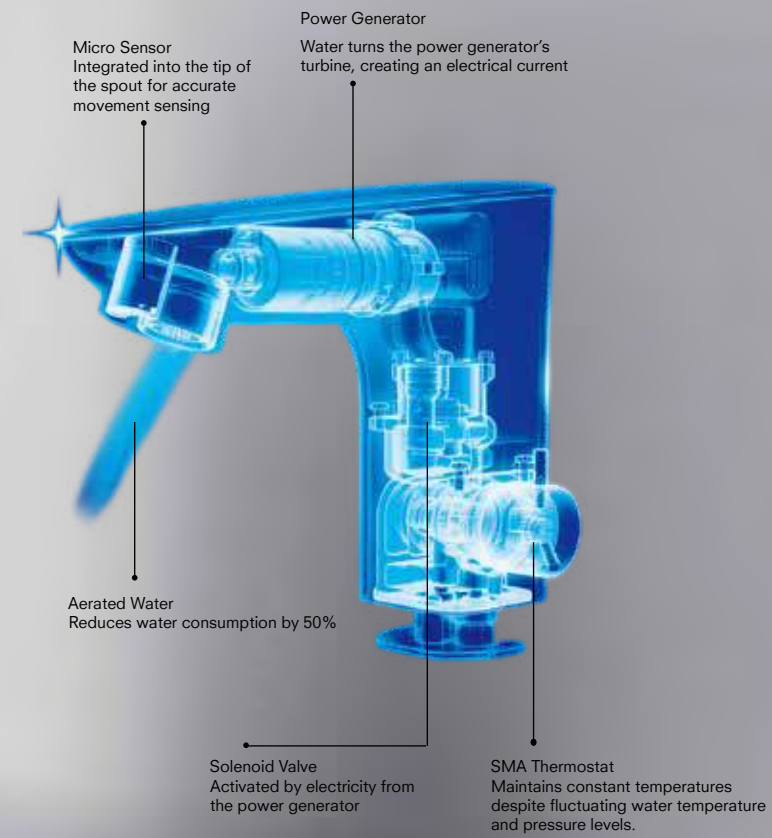

Advantages

Ease of use, no need for direct contact with the toilet, regulates energy consumption