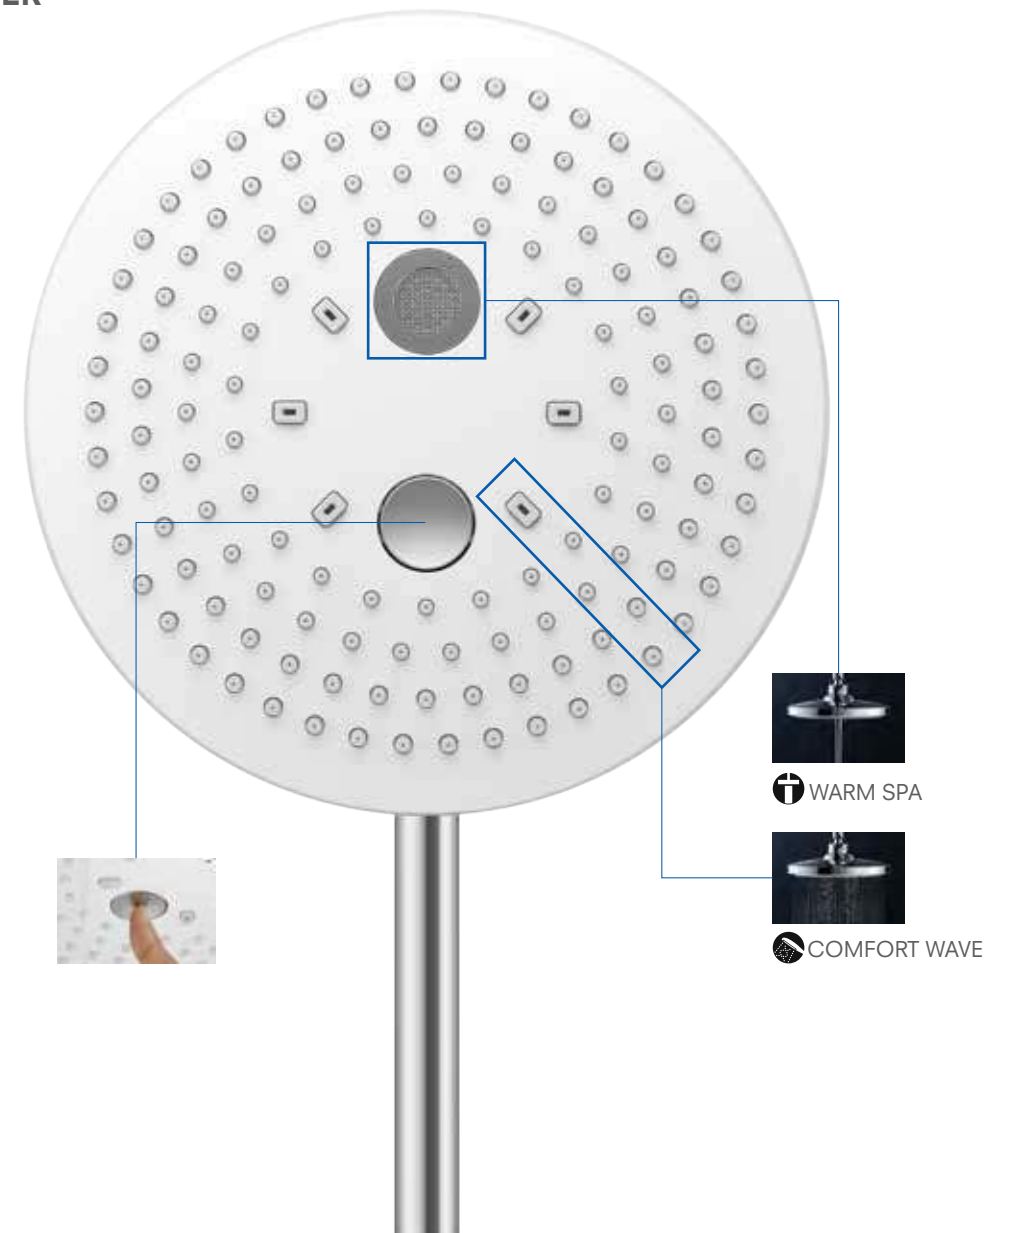

That Quality : Only TOTO

The image illustrates the comparison of the force of water. We examined the power of water flow against a pool of water. It shows that ACTIVE WAVE has a stronger flow than a regular massage shower.

ACTIVE WAVE

Conventional Shower

A perfect showering experience with just one touch.

Choose your shower experience with a simple switch.

For the hand shower we installed a switch right at your fingertip, and for the over head shower the switch is located inside the showerhead. For the hand shower you can change easily between WARM SPA/ COMFORT WAVE/ ACTIVE WAVE, and for the over head shower between WARM SPA and COMFORT WAVE. Feel free to enjoy the perfect shower for your mood.

HAND SHOWER

OVER HEAD SHOWER

Customize your shower, for a unique sensation.

Let luxury lead you to a new state of mind.

TOTO developed its multi-function shower for a more comfortable user experience. By quantitatively analyzing human sensation, we have researched and developed a shower with the optimum level of comfort. WARM SPA/COMFORT WAVE/ACTIVE WAVE are the pinnacles of this research. They will wash off negative feelings and guide you to a whole new state of mind. Wash away the weariness of the day, or wake up to a new morning with this shower. Let this time of luxury cleanse your soul.

[Over head shower fall-prevention device]
Multiple structures for fall prevention.

When used over many years, the hardware showerhead mount can loosen or break, meaning the showerhead could potentially fall. By incorporating a unique safety feature, we can prevent this from happening.