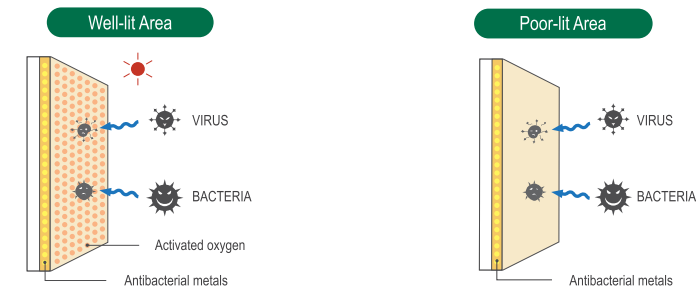

Anti-Odour

Through the decomposition of organic substances, surfaces remain free of stains that often emit foul odours.