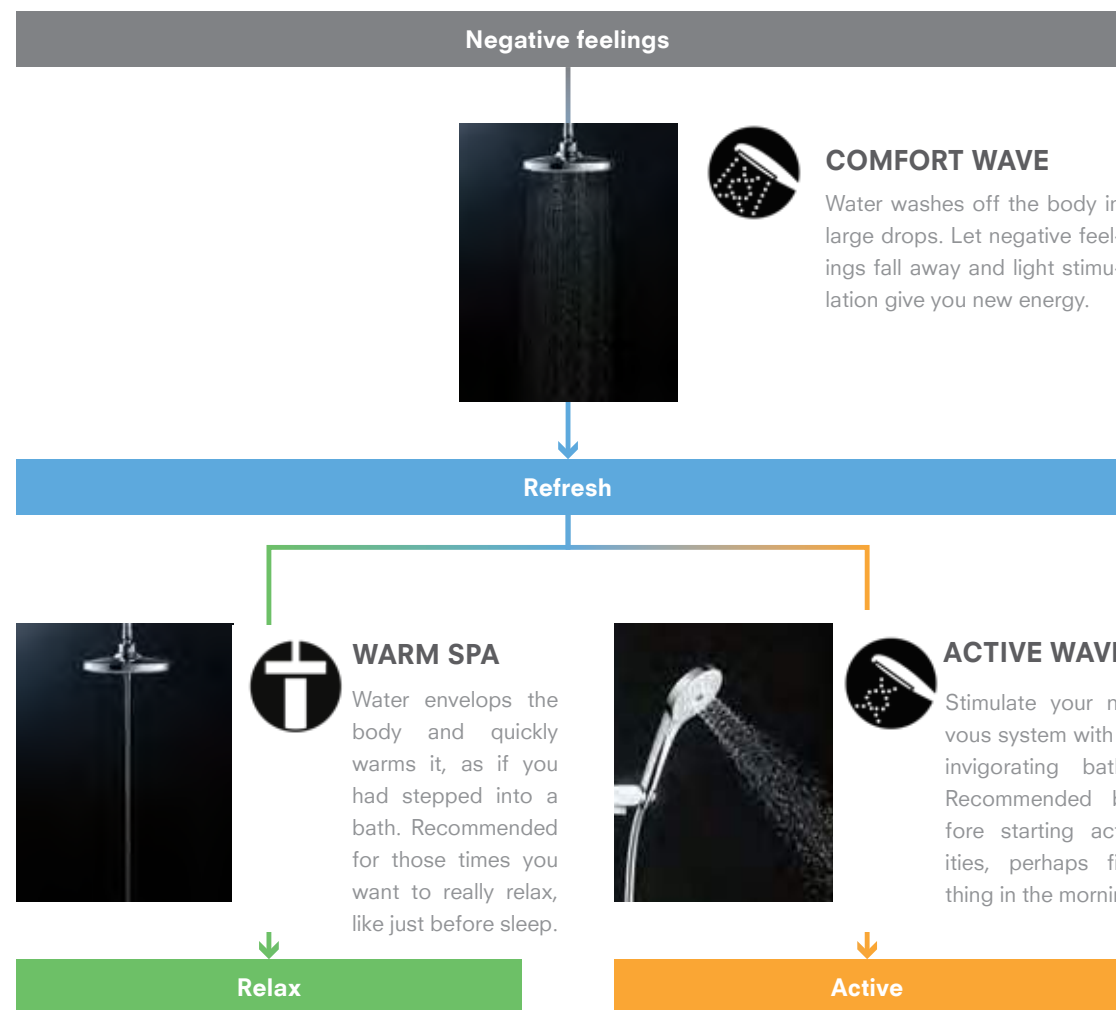

ACTIVE WAVE

Conventional Shower

A perfect showering experience with just one touch.

Choose your shower experience with a simple switch.

For the hand shower we installed a switch right at your fingertip, and for the over head shower the switch is located inside the showerhead. For the hand shower you can change easily between WARM SPA/ COMFORT WAVE/ ACTIVE WAVE, and for the over head shower between WARM SPA and COMFORT WAVE. Feel free to enjoy the perfect shower for your mood.

HAND SHOWER

OVER HEAD SHOWER

Customize your shower, for a unique sensation.

Let luxury lead you to a new state of mind.

TOTO developed its multi-function shower for a more comfortable user experience. By quantitatively analyzing human sensation, we have researched and developed a shower with the optimum level of comfort. WARM SPA/COMFORT WAVE/ACTIVE WAVE are the pinnacles of this research. They will wash off negative feelings and guide you to a whole new state of mind. Wash away the weariness of the day, or wake up to a new morning with this shower. Let this time of luxury cleanse your soul.

Create a pleasant shower experience that is safe for everyone.

An unique approach to every risk

For a pleasant shower, comfort is important but safety is essential. TOTO uses a unique structure developed through continuous research to prevent the various risks associated with taking a shower

[Over head shower fall-prevention device]
Multiple structures for fall prevention.

When used over many years, the hardware showerhead mount can loosen or break, meaning the showerhead could potentially fall. By incorporating a unique safety feature, we can prevent this from happening.