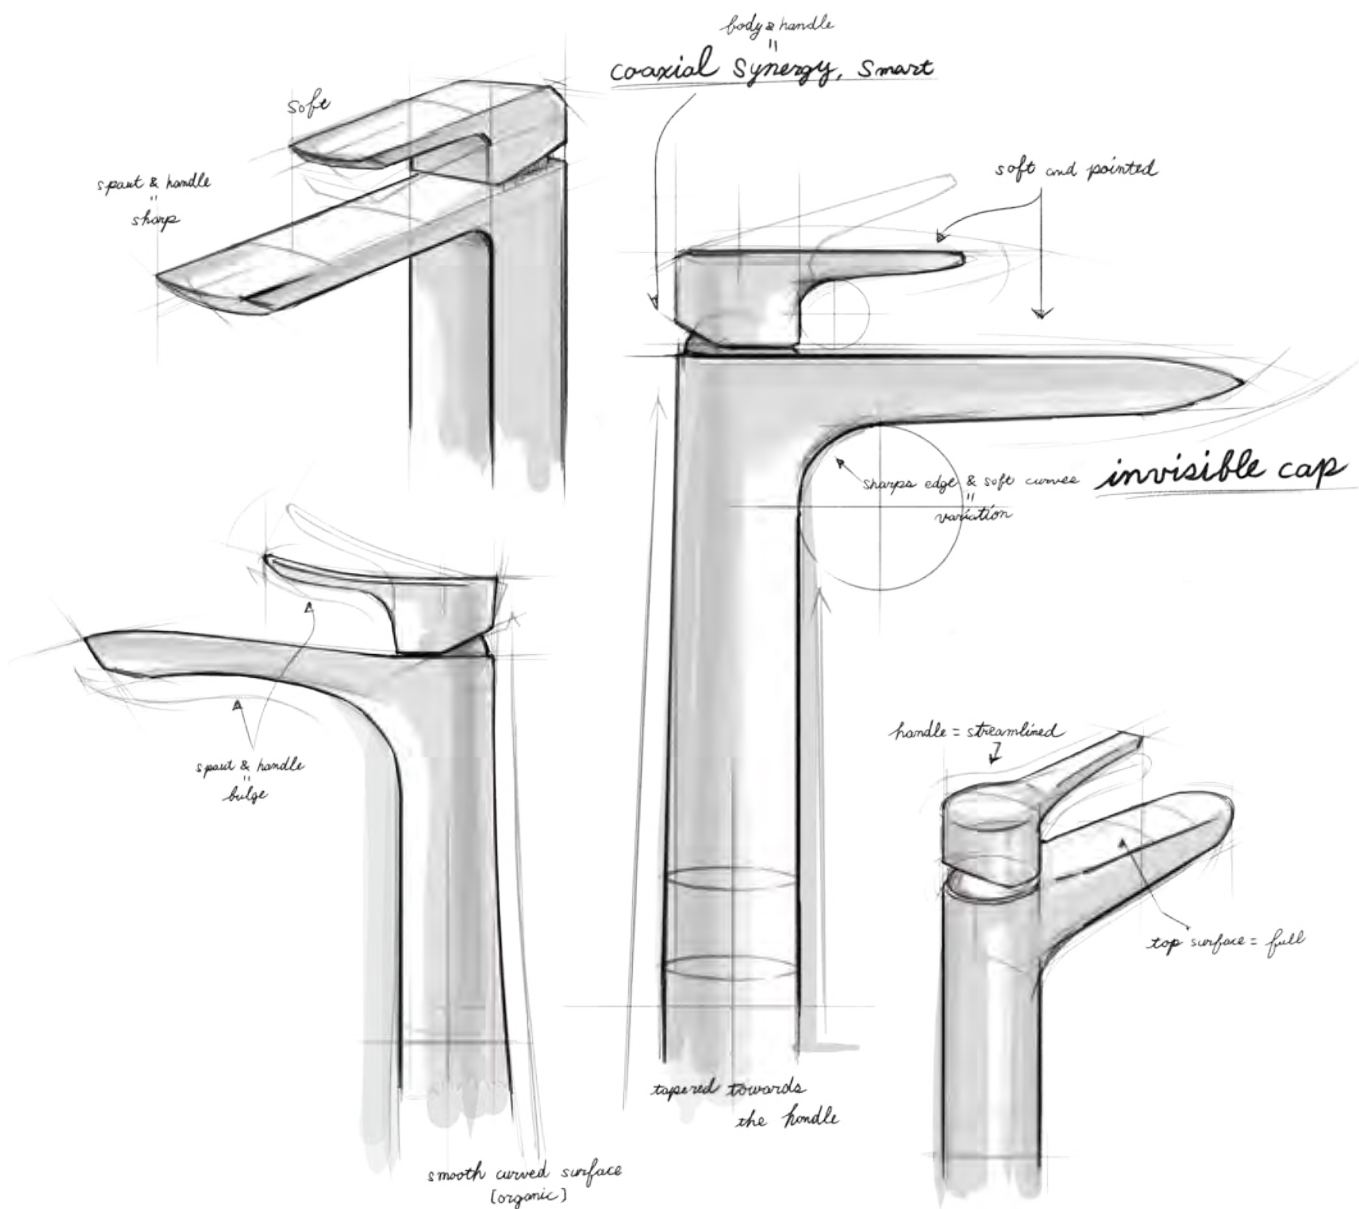

Smart Design, Fascinating Forms.

Refined design, down to the last detail.

The faucet handle and body share the same axis, one seamless shape for a beautiful gilt reflections. Installing the tip of the spout inside means it is easier to clean and gives a smart silhouette. With the smallest detail, TOTO have a unique line up faucet series.

Freedom to design, your unique personal space.

Mix & Match to your taste.

In addition to the standard Polished Chrome, we offer Brushed Nickel, Polished Nickel, Brushed French Gold and Polished French Gold with a total of 5 color choices. The color variations capture current trends and help create spaces fit for various personal preferences.