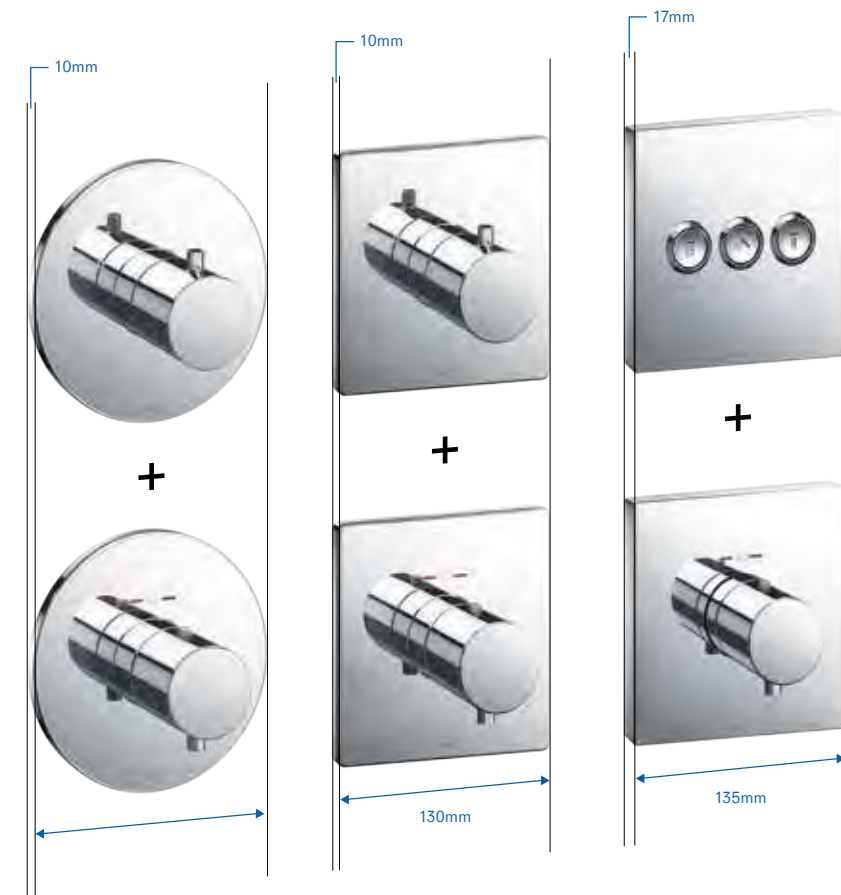

MINI UNIT

Small and Flexible.

The exact exterior you want.

Concealed faucets helps to live up the bathroom. TOTO's MINI UNIT is a technology that gives you more space and freedom. We don't match the concealed system to each trim, instead we use a shared module. You can choose the functionality you need such as a single lever type, thermostatic type, or touch button type, and also make choices based on design features such as circle or square fixtures.