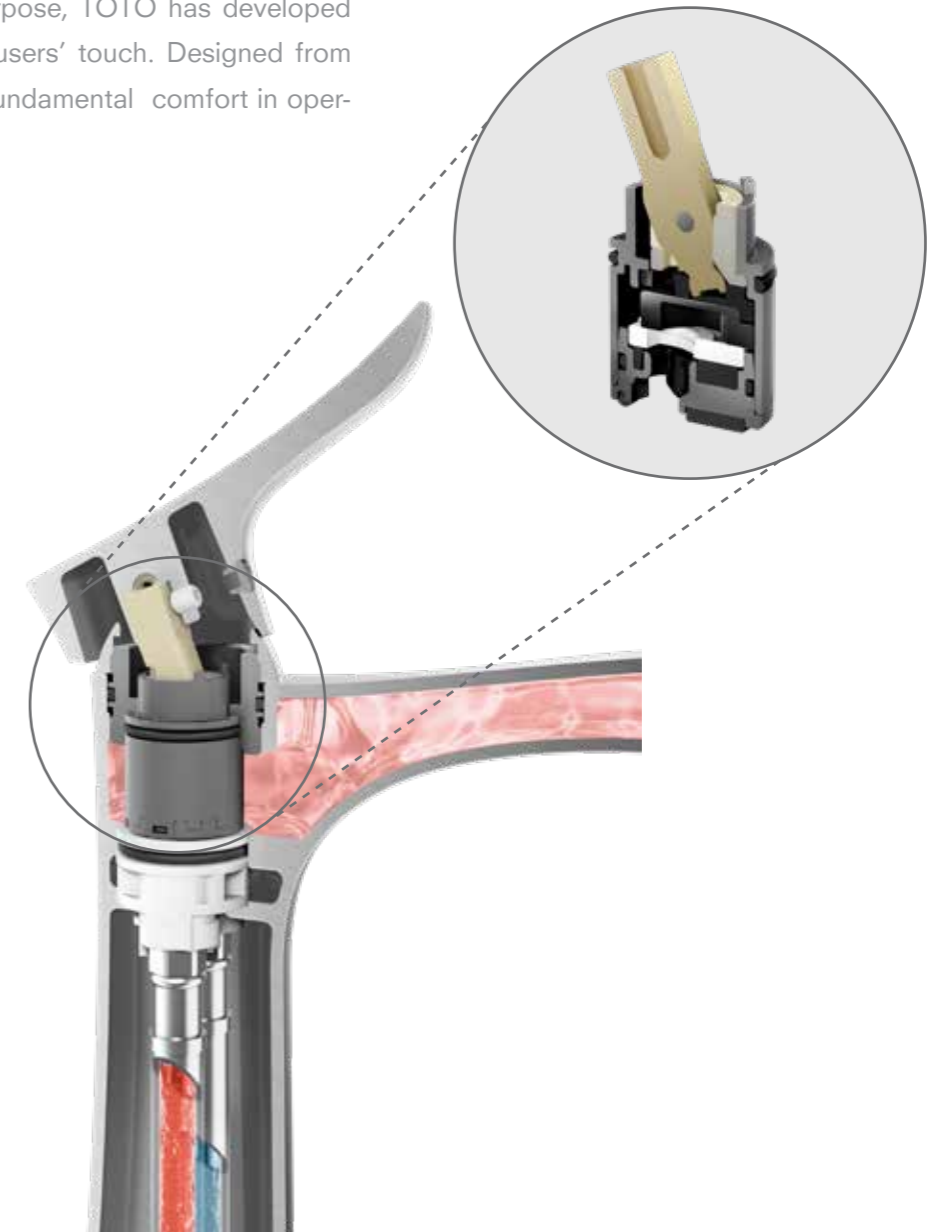

What is Matte Black by TOTO?

Everyday ease-of-use that is grounded in the senses.

Comfort. For TOTO, this does not simply mean comfort of movement. Ease of use, when it lasts a long time, becomes comfort in itself. For this purpose, TOTO has developed the internal valve based on users' touch. Designed from the ground up to provide a fundamental comfort in operation.

Special coating for prolonged comfort.

The ceramic disc, a core valve component, is covered with a special DLC (Diamond Like Carbon) coating. This ensures long-lasting quality over conventional faucets that use a greased valve.

Precise flow control, exclusive to TOTO.

Our exclusive technology means new functionality. We took the core component of the valve, the ceramic disc, and customized its shape for ease of use. Compared to conventional faucets, it's easier to control water flow when just a little is required, such as when you are washing a contact lens. Because you can achieve the right amount of water flow instantly, it helps conserve water. *Adjustable flow functionality is not available on side-handle models.