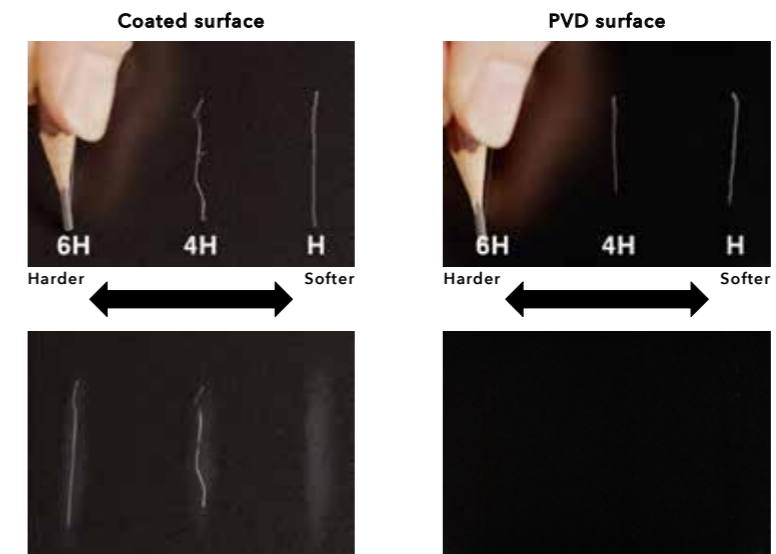

Matte Black

Stunning beauty and remarkable hardness from PVD

This stunning Matte Black finish adds sophistication and depth to our elegant faucet designs. Its silky sheen and delicate color gradation create a sense of luxury like no other.

Our "shot-blast processing" forms a chrome plating by physical vapor deposition (PVD) on faucet fixture surface irregularities. The result is a gorgeous Matte Black finish with a lustrous sheen and fine color nuances.

PVD finished surfaces are harder than coated surfaces.

Compared to coated products, PVD products are less prone to peeling or scratches that would reveal the base material on the surface.

Pencil testing for surface hardness