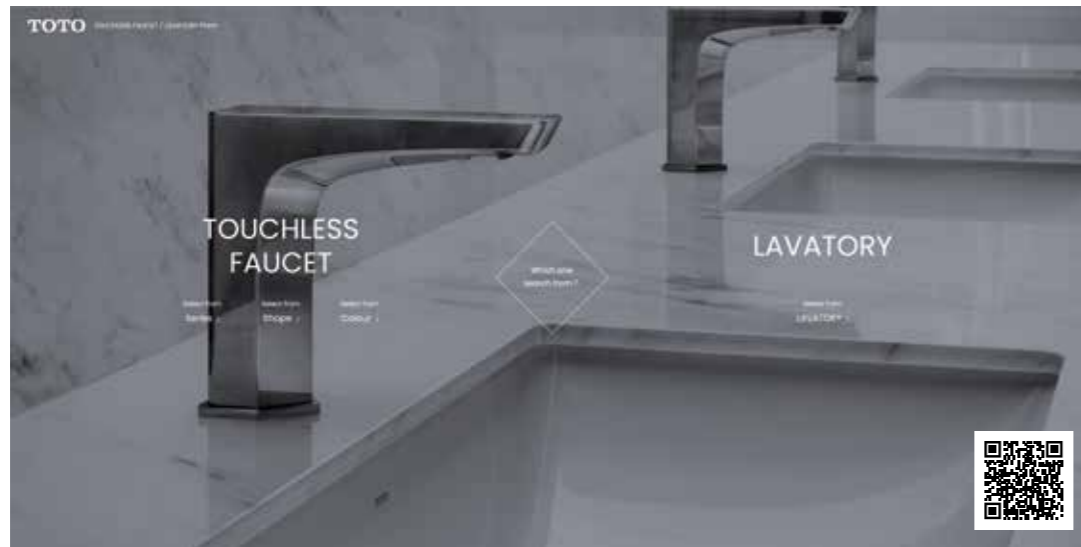

Planning Simulator

TOUCHLESS FAUCET & LAVATORY PLANNING

FAUCET & LAVATORY PLANNING

SHOWER PLANNING

A Global Support System You Can Count On

TOTO provides comprehensive customer support through our dedicated global support team who draw on their deep knowledge of our broad global product line-up to provide assistance at all stages of a project. For example, they can assist you by explaining TOTO products' features and benefits or suggesting product options during planning or helping make initial selections at a construction site.