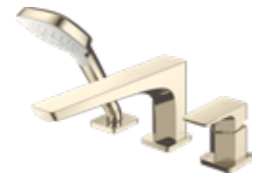

TBG07305BB
Bath & Shower Set
(3 Holes)*2