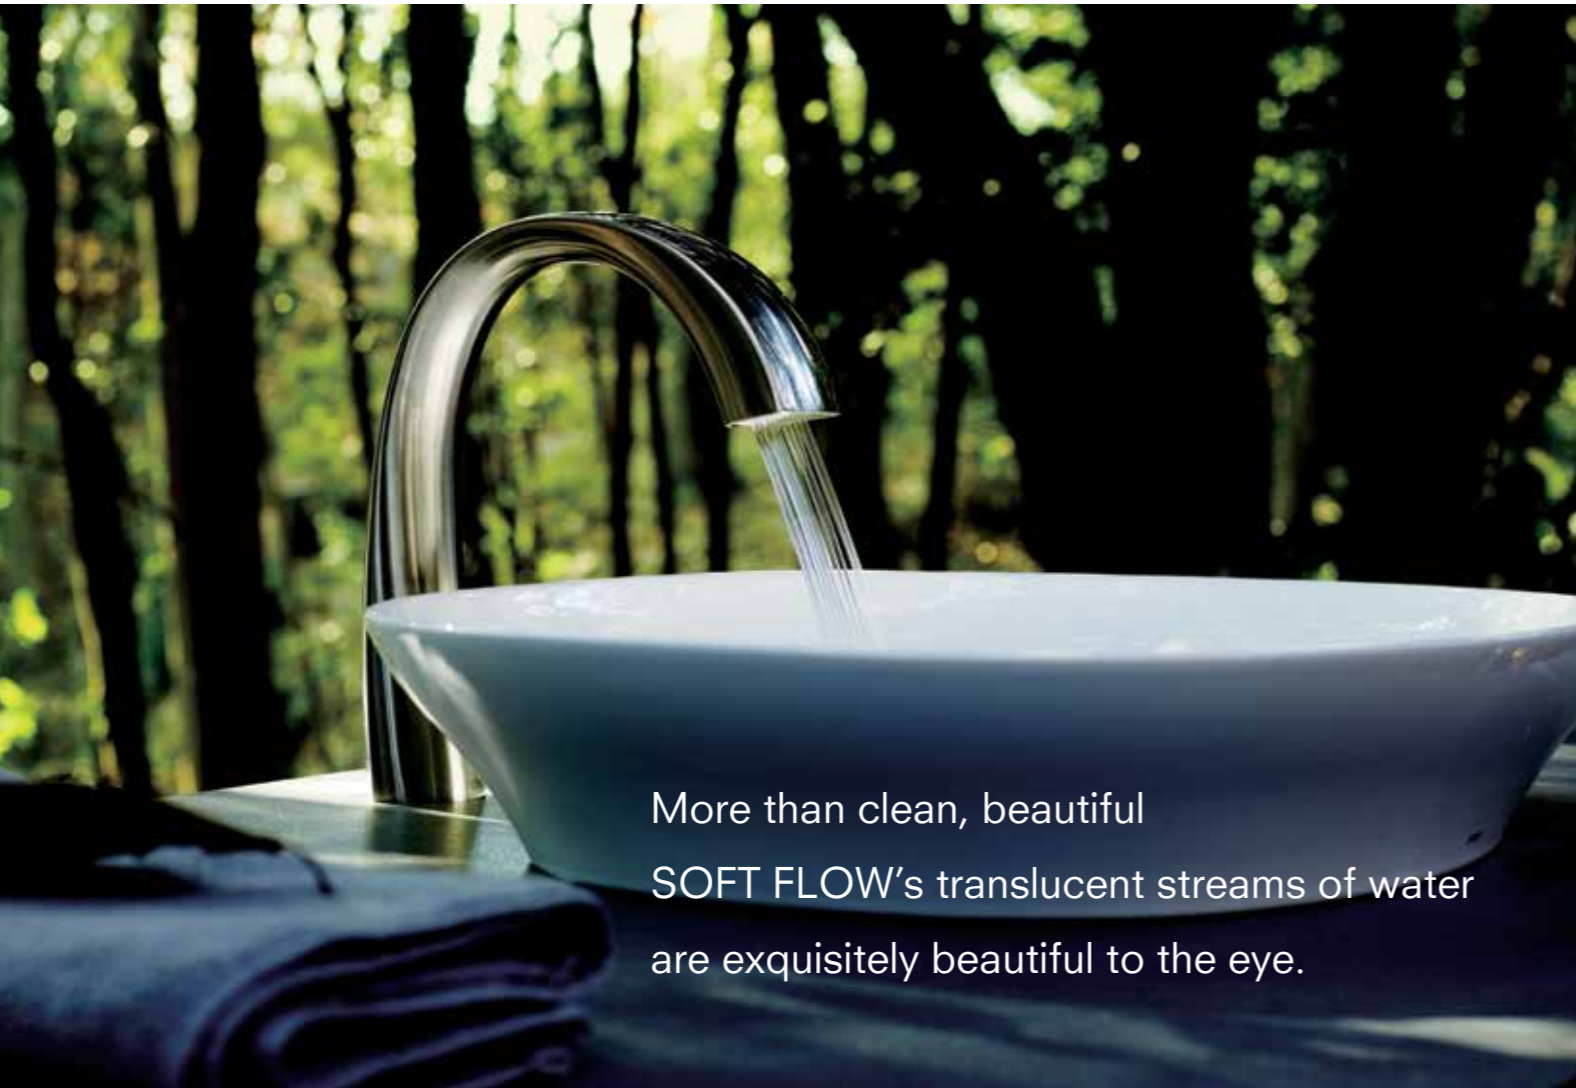

Controller You can choose from your preference.

All Touchless Faucets are able to match all different type of controllers as shown below (except for ZN Series)

Type	ECOPOWER (Self-powered type)  TLE03502A	AC - BF PLUG TLE01502A	AC - C PLUG TLE01502A1	DC (Battery Operated) TLE04502A
Cold Water TLN01002A	<input type="radio"/>	<input type="radio"/>	<input type="radio"/>	<input type="radio"/>
Thermostatic TLN01003A / TLE05701A	<input type="radio"/>	<input type="radio"/>	<input type="radio"/>	<input type="radio"/>

*Spouts with different flow rates are available; please contact us for details.

ZN series

More than clean, beautiful
SOFT FLOW's translucent streams of water
are exquisitely beautiful to the eye.

GE series