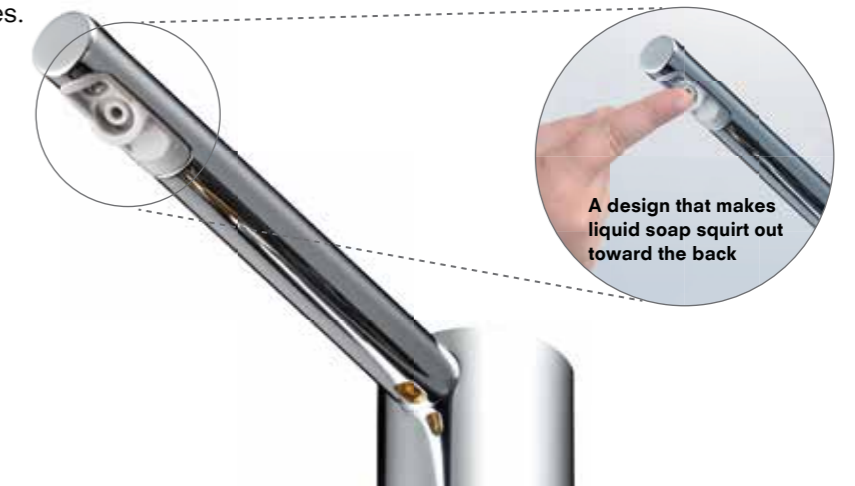

Designs that prevent liquid soap from getting on people.

Children sometimes play with automatic soap dispensers, and even adults may press against the spout, having confused them with push-type dispensers. We therefore designed our spouts with a groove so that when liquid soap is dispensed, if the tip is covered soap will squirt out toward the back, not in a way that will cause it to spray on the user.

A design that makes liquid soap squirt out toward the back