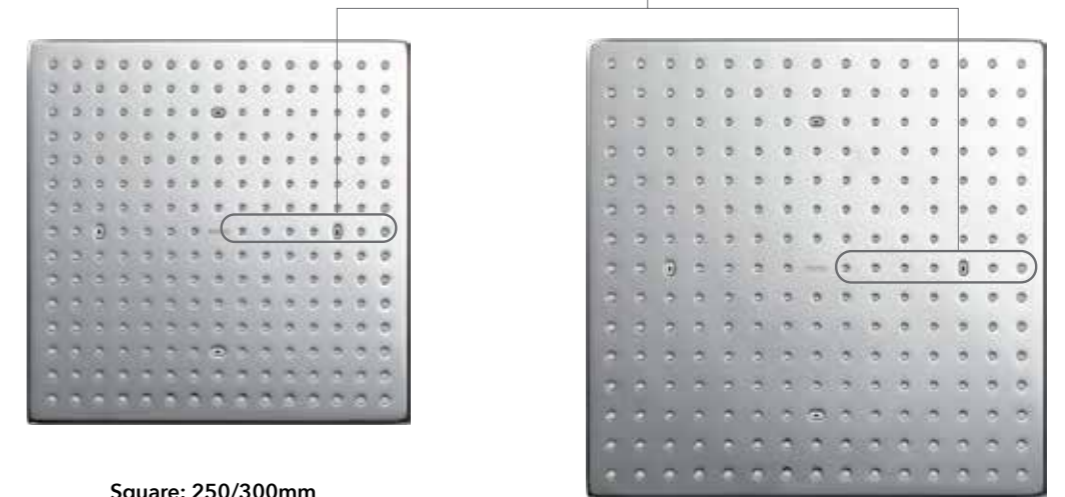

## Overhead Shower

Round: 250/300mm

COMFORT WAVE

Square: 250/300mm