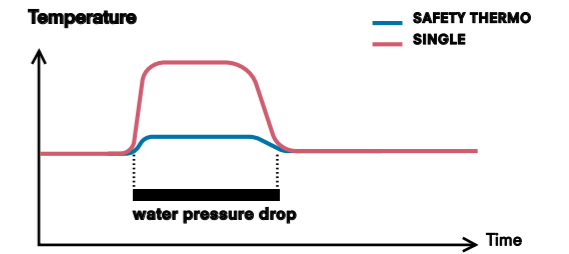

## SAFETY THERMO

Prevents rapid rises in temperature for a safer bath time.

A coil made of Shape-Memory Alloy (SMA Coil) reacts instantly to water temperature change, keeping the temperature from rising.