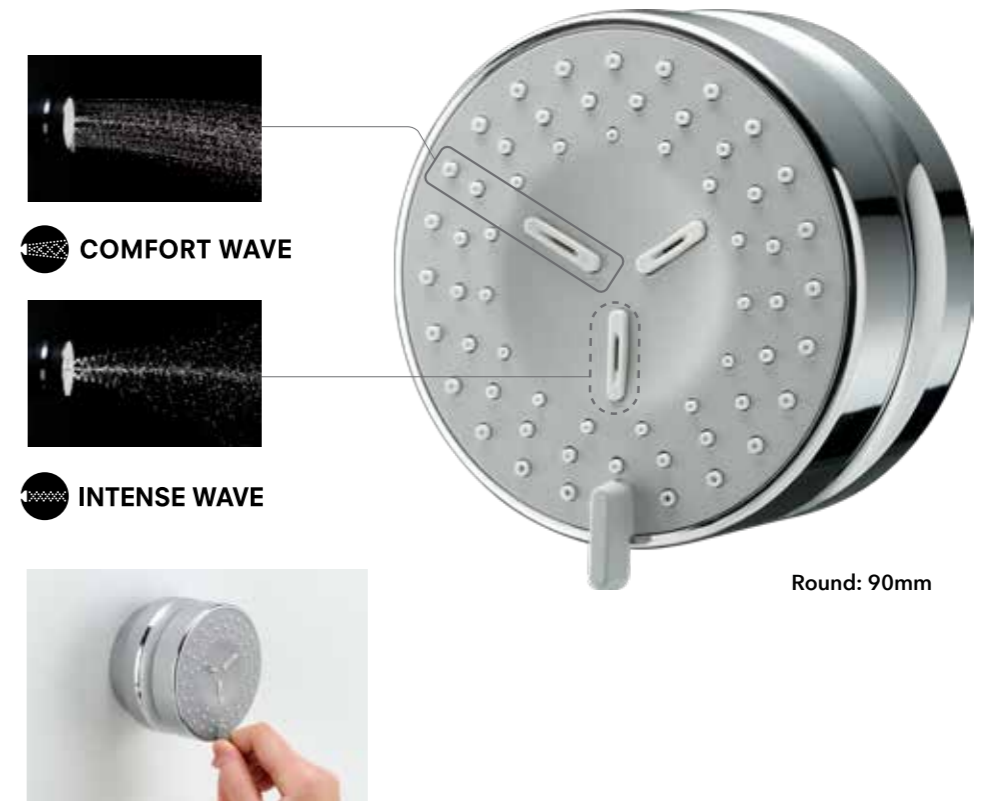

Body Shower