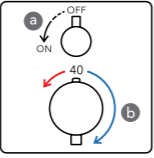

Shower Systems

Choose from three types to match your lifestyle and create a bathroom all your own.

TOTO showers. Besides water flow and design, you can choose the number of outlets as well. From something simple to highly decorated, options are available based on your lifestyle and style preference.

1 OUTLET

Thermostat Mixer

1. With Volume Control
2. a Flow Rate Control
   - b Temp. Control