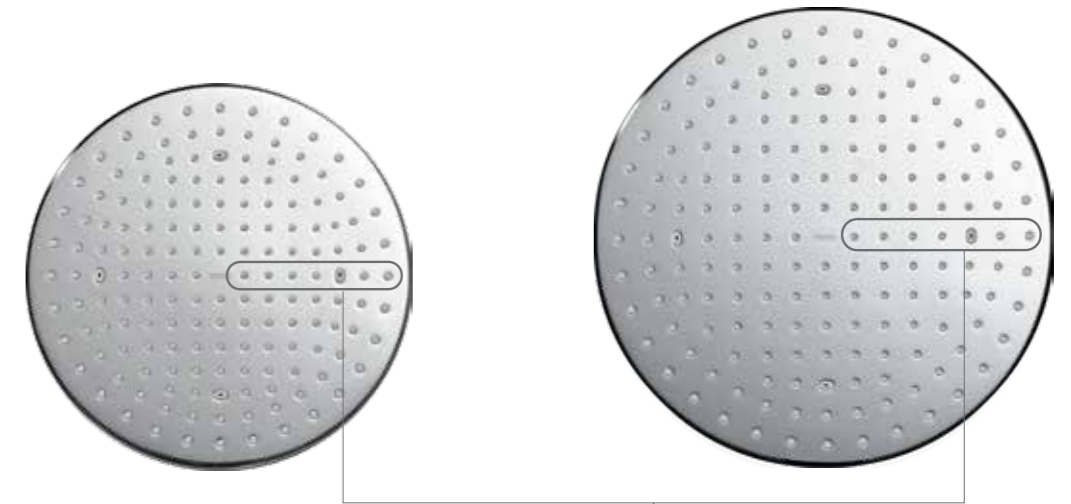

Overhead Shower

Round: 250/300mm