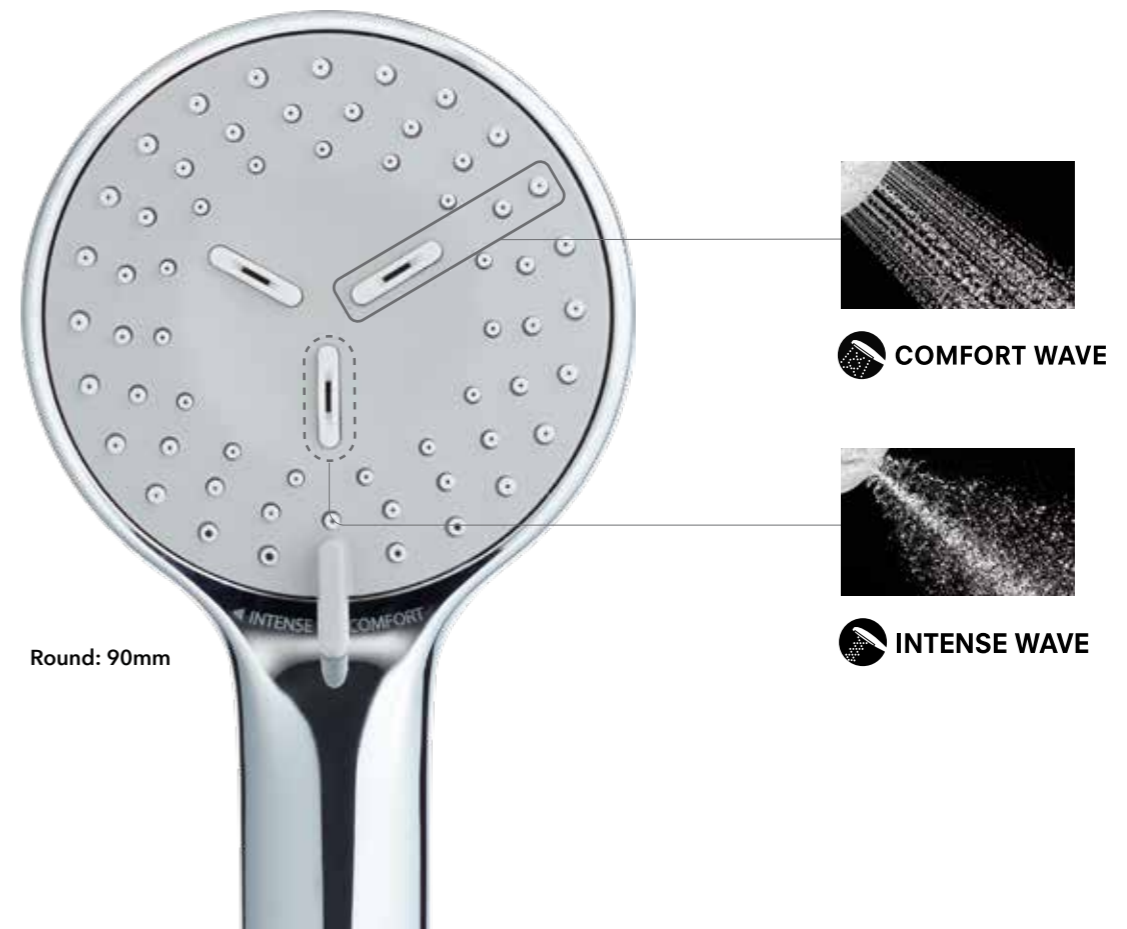

Hand Shower