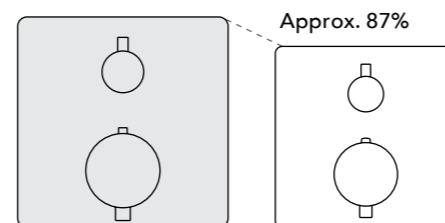

Industry-leading miniaturization. Beauty in balance.

We shrunk the unit to one of the industry's smallest. The trims are also some of the most compact. In addition, our progress towards uniform sizes mean units can be used simultaneously to create a beautiful space. We also strived to make the trim as thin as possible. A bathroom of unity and style can be yours.