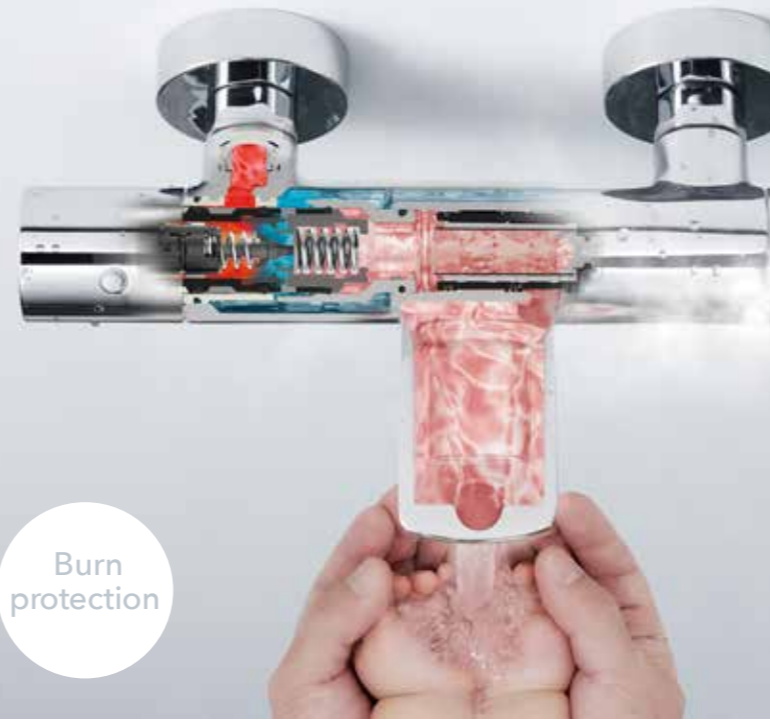

## SAFETY THERMO

Prevents rapid rises in temperature for a safer bath time.

A coil made of Shape-Memory Alloy (SMA Coil) reacts instantly to water temperature change, keeping the temperature from rising.