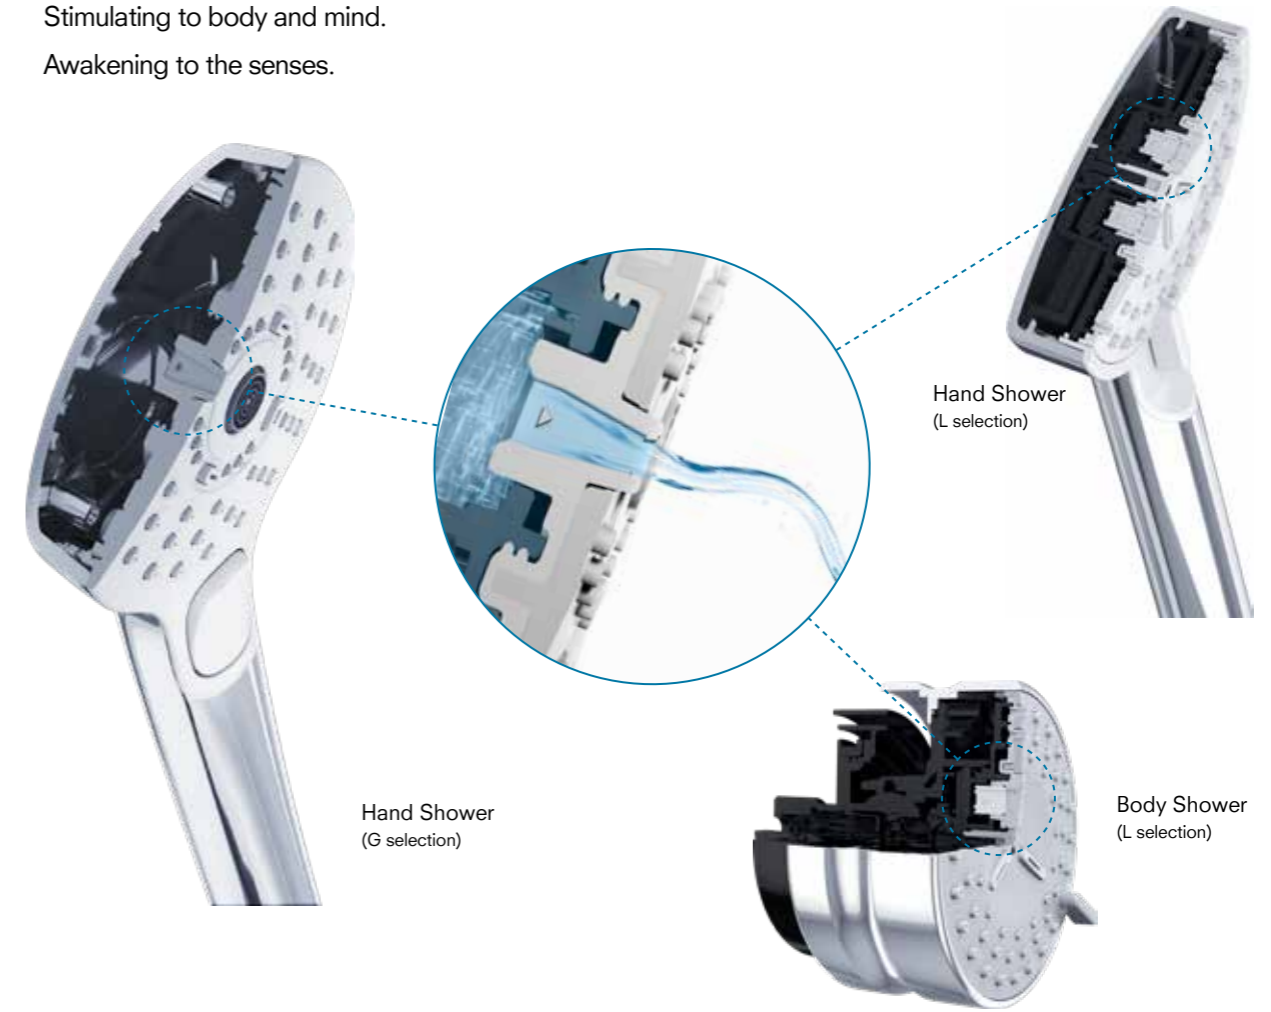

Revitalizing

Stimulating to body and mind.
Awakening to the senses.

ACTIVE WAVE

INTENSE WAVE

INTENSE WAVE +

That Quality: Only TOTO

The image illustrates the comparison of the force of water.
We examined the power of water flow against a transparent pool.