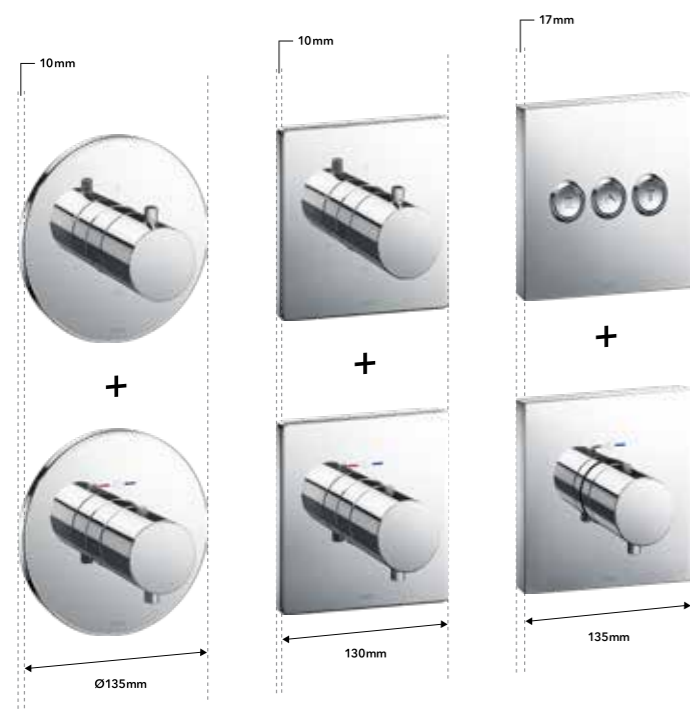

Easy installation in any bathroom

One of the most compact, miniaturized units in the industry supports the advance features of this shower. This allows easy bathroom upgrades without over-burdening current bathroom structures.