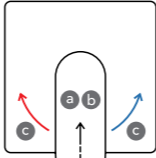

Single Lever Mixer

- a Lever Up/down(On/Off)
- b Flow Rate Control
- c Temp. Control