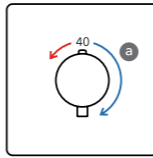

### Thermostat Mixer

With Diverter and Volume Control

- a Flow Rate Control
- b Divert
- c Off

or

- a On / Off Switch (Constant Flow)

Only Temp. Control

- a Temp. Control