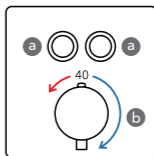

### Thermostat Mixer

- With 2 Outlet Diverter Handle Type
- a Flow Rate Control
  - b Divert
  - c Temp. Control

or

- a On / Off Switch (Constant Flow)
- b Temp. Control