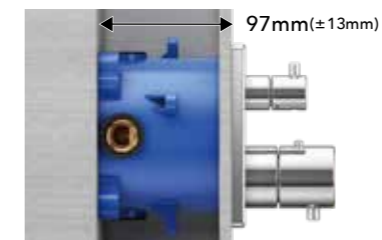

Easy installation in any bathroom

One of the most compact, miniaturized units in the industry supports the advance features of this shower. This allows easy bathroom upgrades without over-burdening current bathroom structures.

Industry-leading miniaturization. Beauty in balance.

We shrunk the unit to one of the industry's smallest. The trims are also some of the most compact. In addition, our progress towards uniform sizes mean units can be used simultaneously to create a beautiful space. We also strived to make the trim as thin as possible. A bathroom of unity and style can be yours.

MINI UNIT

A compact unit offering freedom of choice for more beautiful bathrooms.

Concealed faucets liven up the bathroom. TOTO's MINI UNIT is a technology that gives you more freedom. We don't match the concealed system to each trim, instead we use a shared module. You can choose the functionality you need such as a single lever type, thermostat type or touch button type, and also make choices based on design features such as round or square fixtures

MINI UNIT

TBN01001B

Easier to install. Less load on the frame.

A high degree of flexibility when installing the MINI UNIT is one of its most attractive features. We were able to achieve one of the industry's smallest and lightest bodies for the concealed system. It puts only a minimal load on the architectural frames and has improved manageability during installation. In order to conceal the unit, the wall only needs to be 97mm, and the system is able to absorb installation error of ±13mm.

VALVE UNIT

TBN01104B

TBN01101B | TBN01102B | TBN01103B