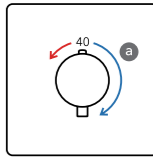

### Thermostat Mixer

With Diverter and Volume Control

- a Flow Rate Control
- b Divert
- c Off

or

- a On / Off Switch (Constant Flow)

Only Temp. Control

- a Temp. Control